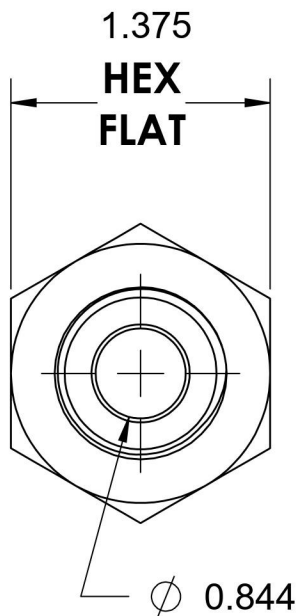

2405-16-12

Steel, SAE J514 Flared Tube Female Connector, 1" Male JIC x 3/4" Female NPTF

6701 Cochran Road
Solon, Ohio 44139
Phone: (440) 248-1880
Toll Free: 1-888-331-1523

Temperature Rating

-65°F to 500°F

Series

2405

Series Description

SAE J514 Flared Tube
Female Connector