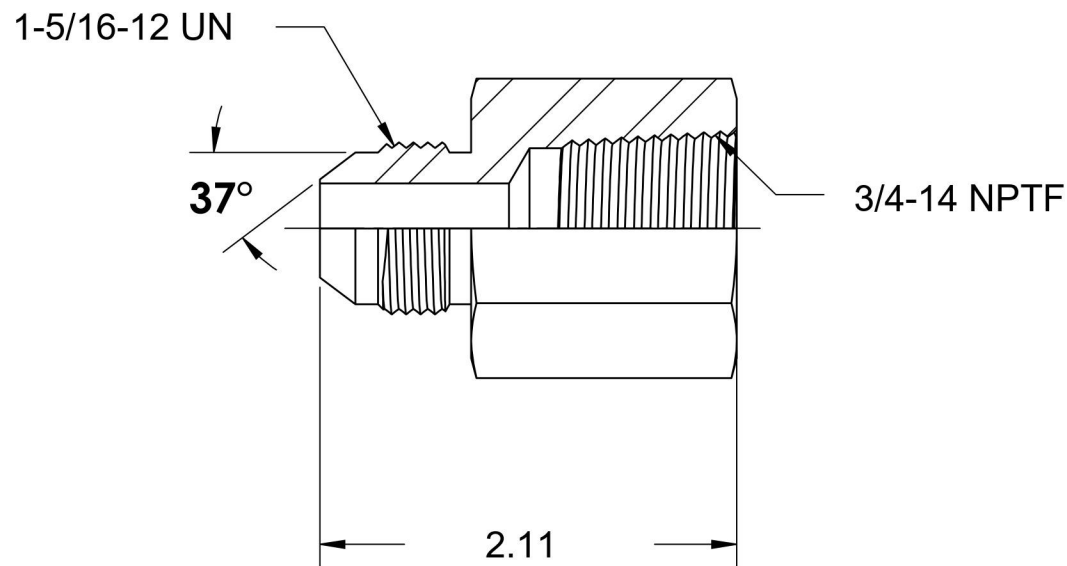

2405-16-12

Steel, SAE J514 Flared Tube Female Connector, 1" Male JIC x 3/4" Female NPTF

6701 Cochran Road
Solon, Ohio 44139
Phone: (440) 248-1880
Toll Free: 1-888-331-1523

Temperature Rating

-65°F to 500°F

Series

2405

Series Description

SAE J514 Flared Tube
Female Connector