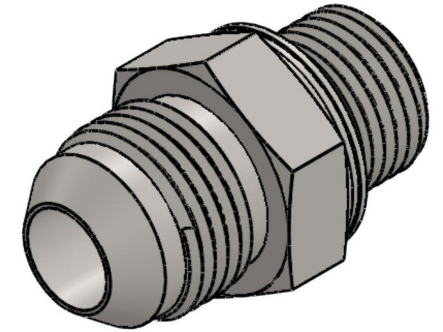

# 7640-08-22-O

Steel, SAE J514 37° Flare Male Metric (ISO 6149) Port Connector, 1/2" Male JIC x M22X1.5 Male Metric ORB

6701 Cochran Road  
Solon, Ohio 44139  
Phone: (440) 248-1880  
Toll Free: 1-888-331-1523

<b>Temperature Rating</b>	<b>Material</b>	<b>Industry Standards</b>	<b>Series</b>
-40°F to 250°F	C1045 / 12L14 Steel	SAE J514, ISO 6149	7640-O-ISO 6149
<b>Pressure Rating</b>	<b>Finish</b>	ASTM B633	<b>Series Description</b>
5000 psi	Trivalent Zinc		SAE J514 37° Flare Male Metric (ISO 6149) Port Connector