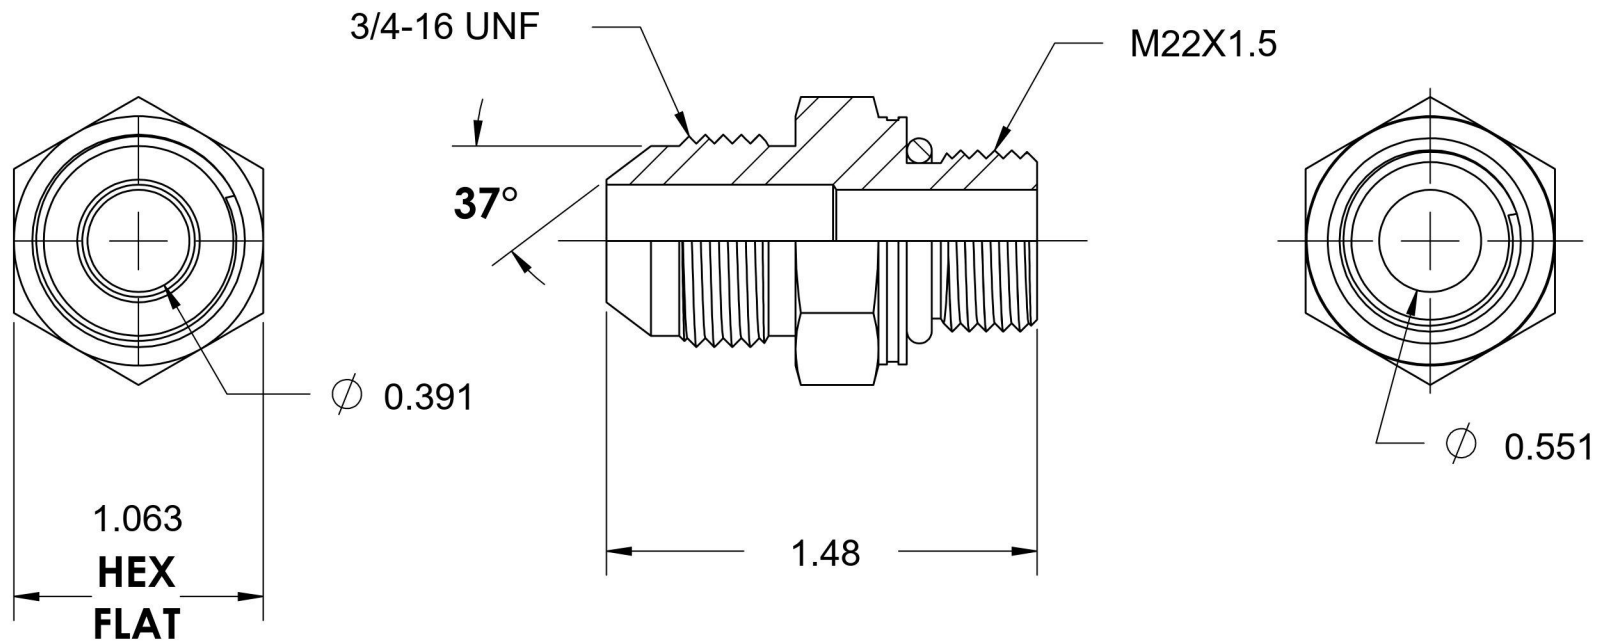

# 7640-08-22-O

Steel, SAE J514 37° Flare Male Metric (ISO 6149) Port Connector, 1/2" Male JIC x M22X1.5 Male Metric ORB

6701 Cochran Road  
Solon, Ohio 44139  
Phone: (440) 248-1880  
Toll Free: 1-888-331-1523

<b>Temperature Rating</b>	<b>Material</b>	<b>Industry Standards</b>	<b>Series</b>
-40°F to 250°F	C1045 / 12L14 Steel	SAE J514, ISO 6149	7640-O-ISO 6149
<b>Pressure Rating</b>	<b>Finish</b>	ASTM B633	<b>Series Description</b>
5000 psi	Trivalent Zinc		SAE J514 37° Flare Male Metric (ISO 6149) Port Connector