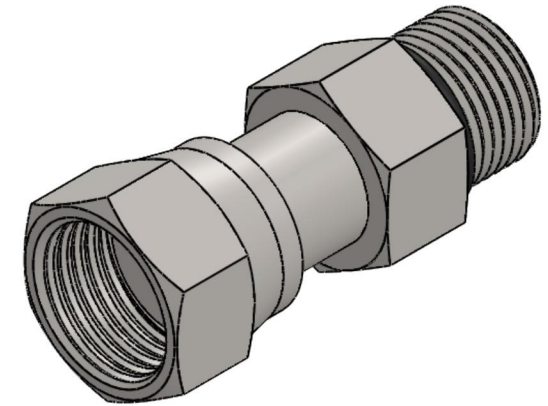

FS6540-06-08-O

Steel, SAE J1453 O-Ring Face Seal Swivel Port Connector, 3/8" Female ORFS Swivel x 3/4-16 Male ORB

6701 Cochran Road
Solon, Ohio 44139
Phone: (440) 248-1880
Toll Free: 1-888-331-1523

| | | | |
|---------------------------|-------------------|---|---|
| Temperature Rating | Material | Industry Standards | Series |
| -40°F to 250°F | C1045/12L14 Steel | SAE J1453, SAE J1926-2 SAE J515, ASTM B633 | FS6540-O |
| Pressure Rating | Finish | | Series Description |
| 9200 psi | Trivalent Zinc | | SAE J1453 O-Ring Face Seal Swivel Port Connector |