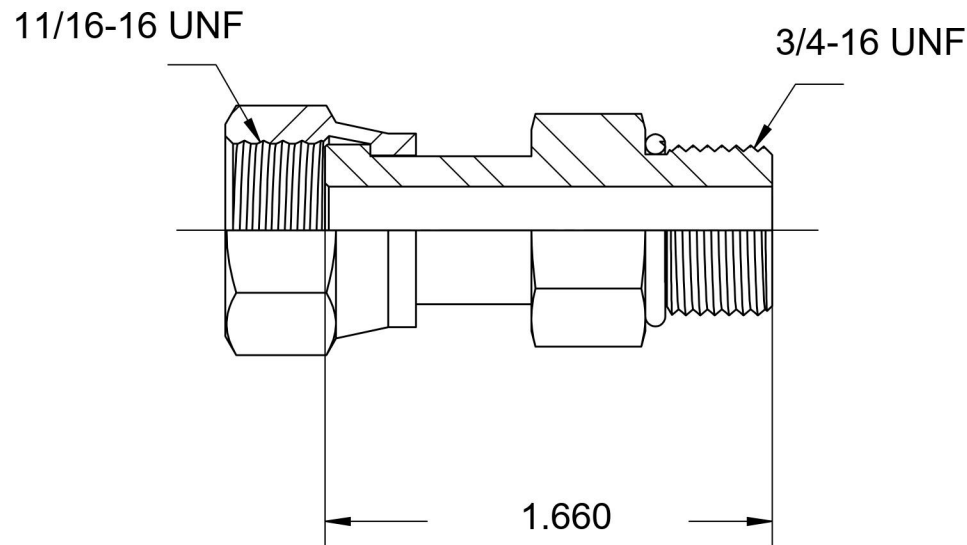

FS6540-06-08-O

Steel, SAE J1453 O-Ring Face Seal Swivel Port Connector, 3/8" Female ORFS Swivel x 3/4-16 Male ORB

6701 Cochran Road
Solon, Ohio 44139
Phone: (440) 248-1880
Toll Free: 1-888-331-1523

| | | | |
|---------------------------|-------------------|---|---|
| Temperature Rating | Material | Industry Standards | Series |
| -40°F to 250°F | C1045/12L14 Steel | SAE J1453, SAE J1926-2 SAE J515, ASTM B633 | FS6540-O |
| Pressure Rating | Finish | | Series Description |
| 9200 psi | Trivalent Zinc | | SAE J1453 O-Ring Face Seal Swivel Port Connector |