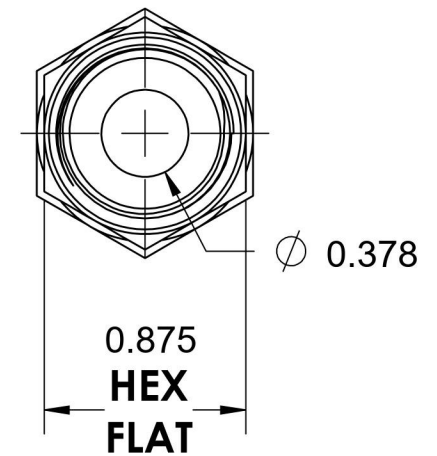

FS6540-06-08-O

Steel, SAE J1453 O-Ring Face Seal Swivel Port Connector, 3/8" Female ORFS Swivel x 3/4-16 Male ORB

6701 Cochran Road
Solon, Ohio 44139
Phone: (440) 248-1880
Toll Free: 1-888-331-1523

| | | | |
|---------------------------|-------------------|---|---|
| Temperature Rating | Material | Industry Standards | Series |
| -40°F to 250°F | C1045/12L14 Steel | SAE J1453, SAE J1926-2 SAE J515, ASTM B633 | FS6540-O |
| Pressure Rating | Finish | | Series Description |
| 9200 psi | Trivalent Zinc | | SAE J1453 O-Ring Face Seal Swivel Port Connector |