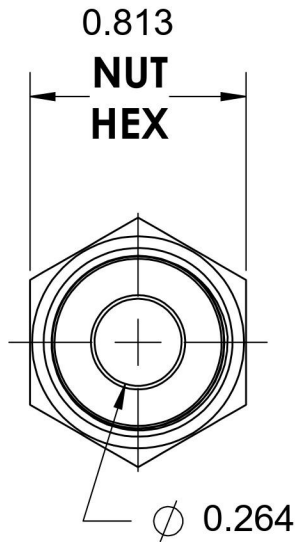

FS6540-06-08-O

Steel, SAE J1453 O-Ring Face Seal Swivel Port Connector, 3/8" Female ORFS Swivel x 3/4-16 Male ORB

6701 Cochran Road
Solon, Ohio 44139
Phone: (440) 248-1880
Toll Free: 1-888-331-1523

| | | | |
|---------------------------|-------------------|---|---|
| Temperature Rating | Material | Industry Standards | Series |
| -40°F to 250°F | C1045/12L14 Steel | SAE J1453, SAE J1926-2 SAE J515, ASTM B633 | FS6540-O |
| Pressure Rating | Finish | | Series Description |
| 9200 psi | Trivalent Zinc | | SAE J1453 O-Ring Face Seal Swivel Port Connector |