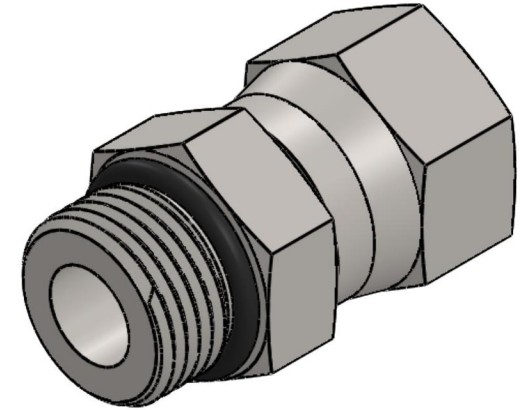

# 6402-04-02-O

Steel, SAE J514 37° Flare Swivel Port Connector, 7/16-20 Male ORB x 1/8" Female JIC Swivel

6701 Cochran Road  
Solon, Ohio 44139  
Phone: (440) 248-1880  
Toll Free: 1-888-331-1523

<b>Temperature Rating</b>	<b>Material</b>	<b>Industry Standards</b>	<b>Series</b>
-40°F to 250°F	C1045 / 12L14 Steel	SAE J514, SAE J1926-3 ASTM B633	6402-O
<b>Pressure Rating</b>	<b>Finish</b>		<b>Series Description</b>
7500 psi	Trivalent Zinc		SAE J514 37° Flare Swivel Port Connector