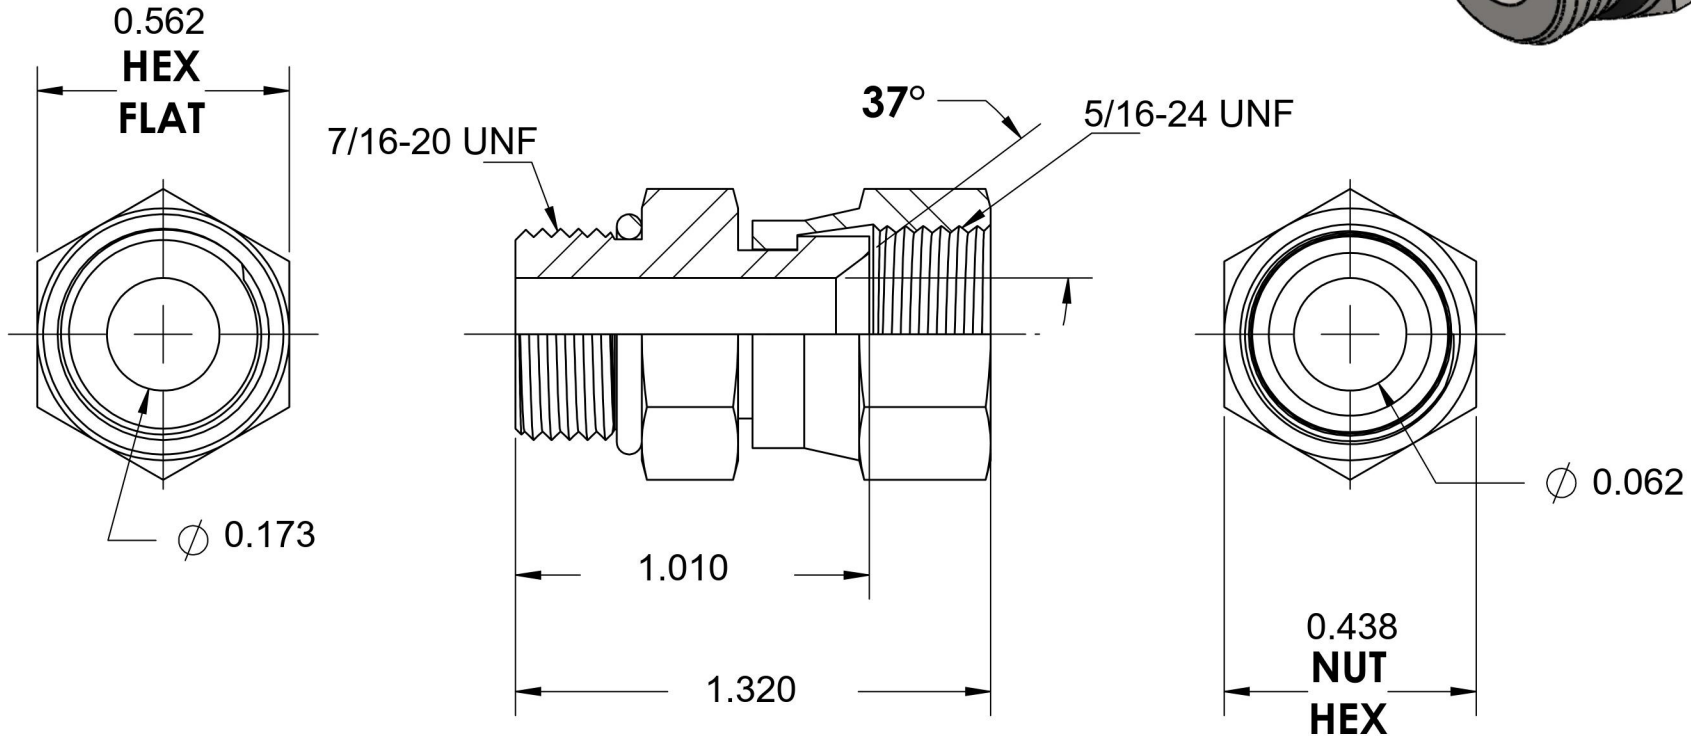

# 6402-04-02-O

Steel, SAE J514 37° Flare Swivel Port Connector, 7/16-20 Male ORB x 1/8" Female JIC Swivel

6701 Cochran Road  
Solon, Ohio 44139  
Phone: (440) 248-1880  
Toll Free: 1-888-331-1523

<b>Temperature Rating</b>	<b>Material</b>	<b>Industry Standards</b>	<b>Series</b>
-40°F to 250°F	C1045 / 12L14 Steel	SAE J514, SAE J1926-3 ASTM B633	6402-O
<b>Pressure Rating</b>	<b>Finish</b>		<b>Series Description</b>
7500 psi	Trivalent Zinc		SAE J514 37° Flare Swivel Port Connector