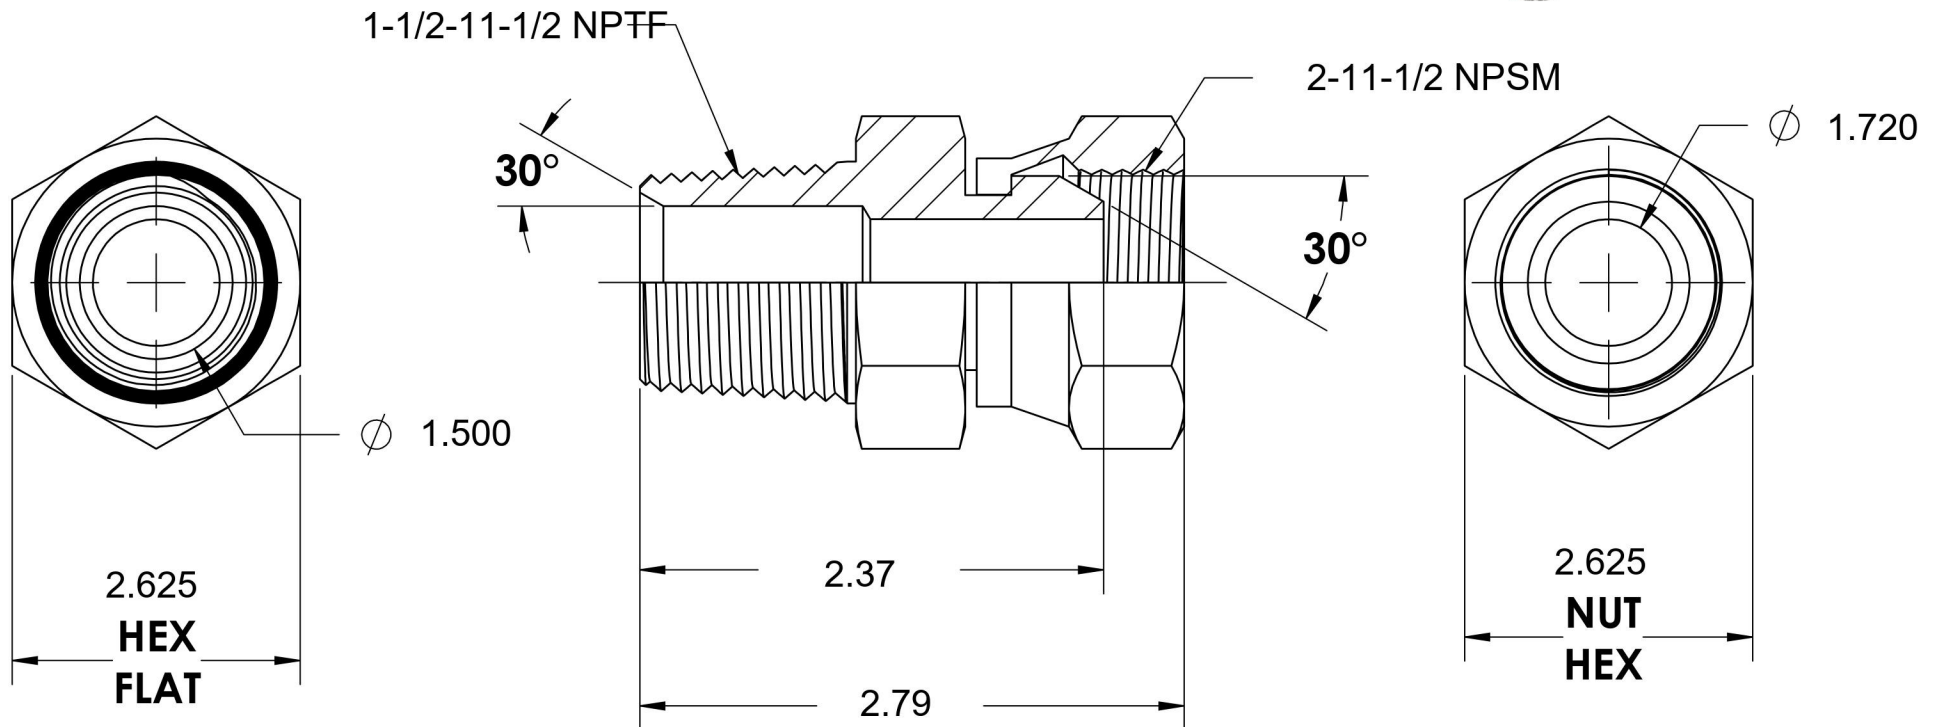

# 1404-24-32-SS

Stainless Steel, SAE J514 NPSM Swivel Male Connector, 1-1/2" Male NPTF 30° x 2" Female NPSM Swivel

6701 Cochran Road  
Solon, Ohio 44139  
Phone: (440) 248-1880  
Toll Free: 1-888-331-1523

<b>Temperature Rating</b>	<b>Material</b>	<b>Industry Standards</b>	<b>Series</b>
-425°F to 1200°F	316/316L Stainless Steel	SAE J514, SAE J476	1404-SS
<b>Pressure Rating</b>	<b>Finish</b>		<b>Series Description</b>
1500 psi	Passivated		SAE J514 NPSM Swivel Male Connector