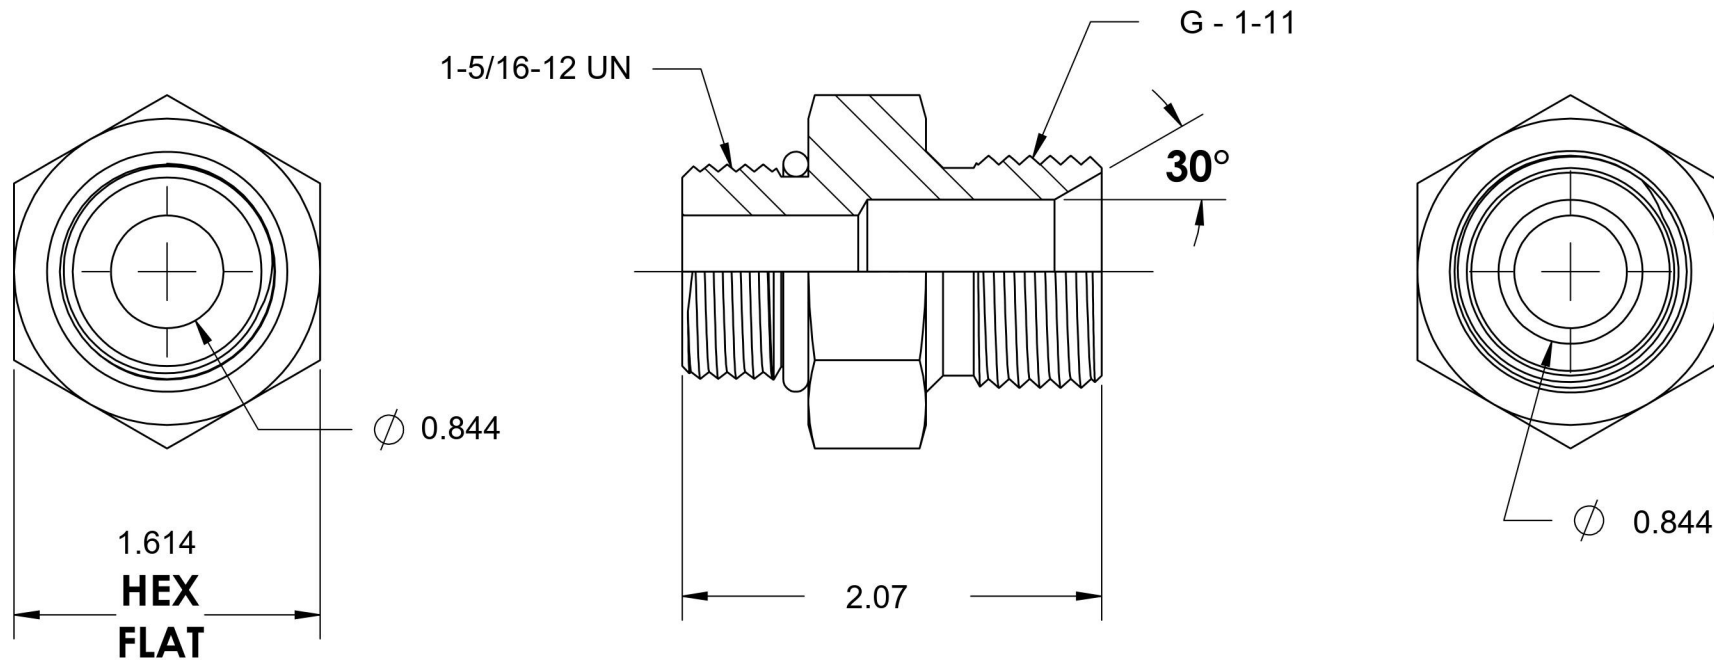

7062-16-16-SS

Stainless Steel, SAE J1926 O-Ring Boss Male BSPP Port/Line Adapter, 1-5/16-12 Male ORB x 1-11 Male BSPP 60° Line/Port

6701 Cochran Road
Solon, Ohio 44139
Phone: (440) 248-1880
Toll Free: 1-888-331-1523

Temperature Rating	Material	Industry Standards	Series
-40°F to 250°F	316/316L Stainless Steel	SAE J1926, ISO 1179	7062-SS
Pressure Rating	Finish	ISO 8434-6	Series Description
1700 psi	Passivated		SAE J1926 O-Ring Boss Male BSPP Port/Line Adapter