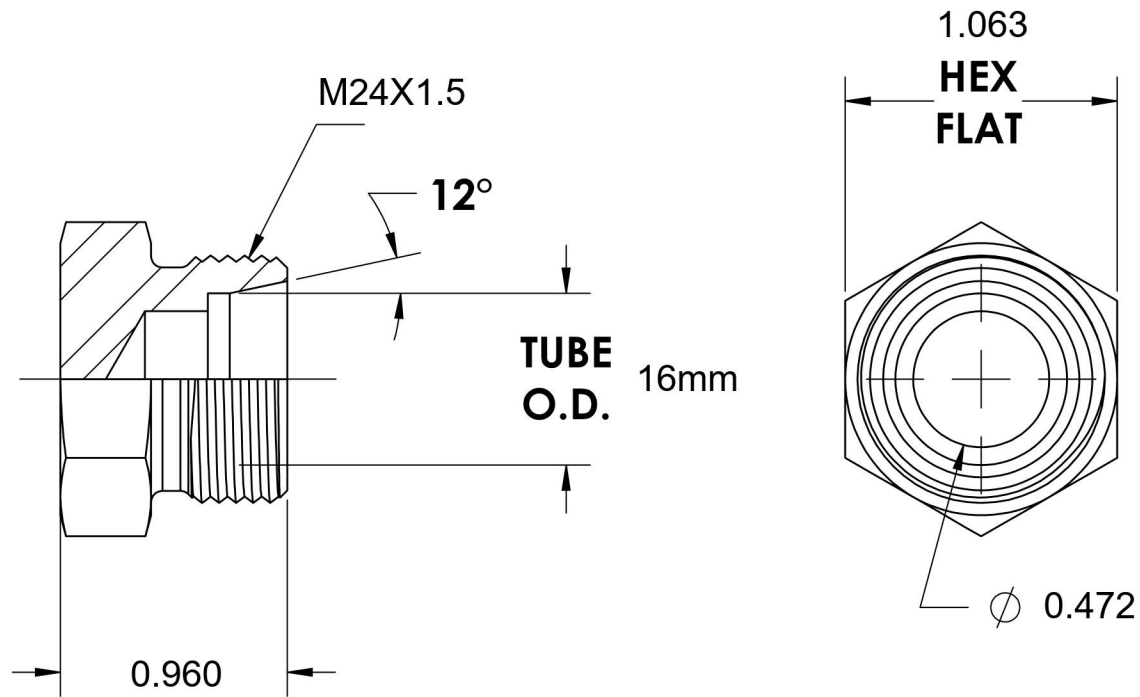

D2408-S16-X

Steel, DIN 2353 Plug, Heavy 16mm Tube OD, Body Only

6701 Cochran Road
Solon, Ohio 44139
Phone: (440) 248-1880
Toll Free: 1-888-331-1523

Temperature Rating

-65°F to 500°F

Pressure Rating

9137 psi

Material

C22 Steel

Finish

Zinc Nickel

Industry Standards

DIN 2353, ISO 8434-1

Series

D2408-X

Series Description

DIN 2353 Flareless
Tube Plug, Body Only