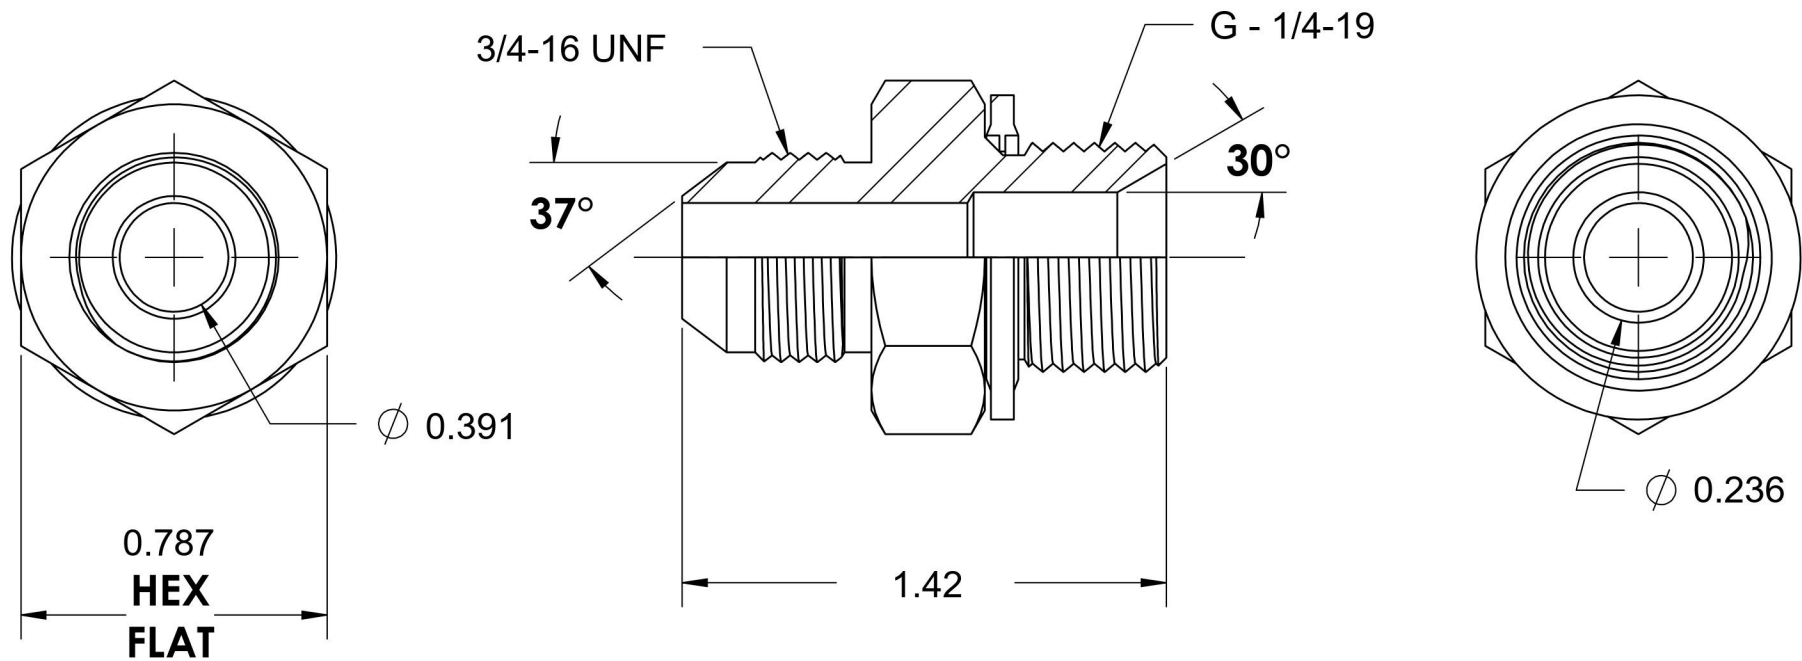

7002-08-04-BS

Steel, SAE J514 37° Flare BSPP Type (D) Bonded Seal Port/Line Adapter, 1/2" Male JIC x 1/4-19 Male BSPP 60° Line/Port

6701 Cochran Road
Solon, Ohio 44139
Phone: (440) 248-1880
Toll Free: 1-888-331-1523

Temperature Rating	Material	Industry Standards	Series
-22°F to 257°F	C1045/12L14 Steel	SAE J514, ISO 1179	7002-BS
Pressure Rating	Finish	ASTM B633	Series Description
5100 psi	Trivalent Zinc		SAE J514 37° Flare BSPP Type (D) Bonded Seal Port/Line Adapter