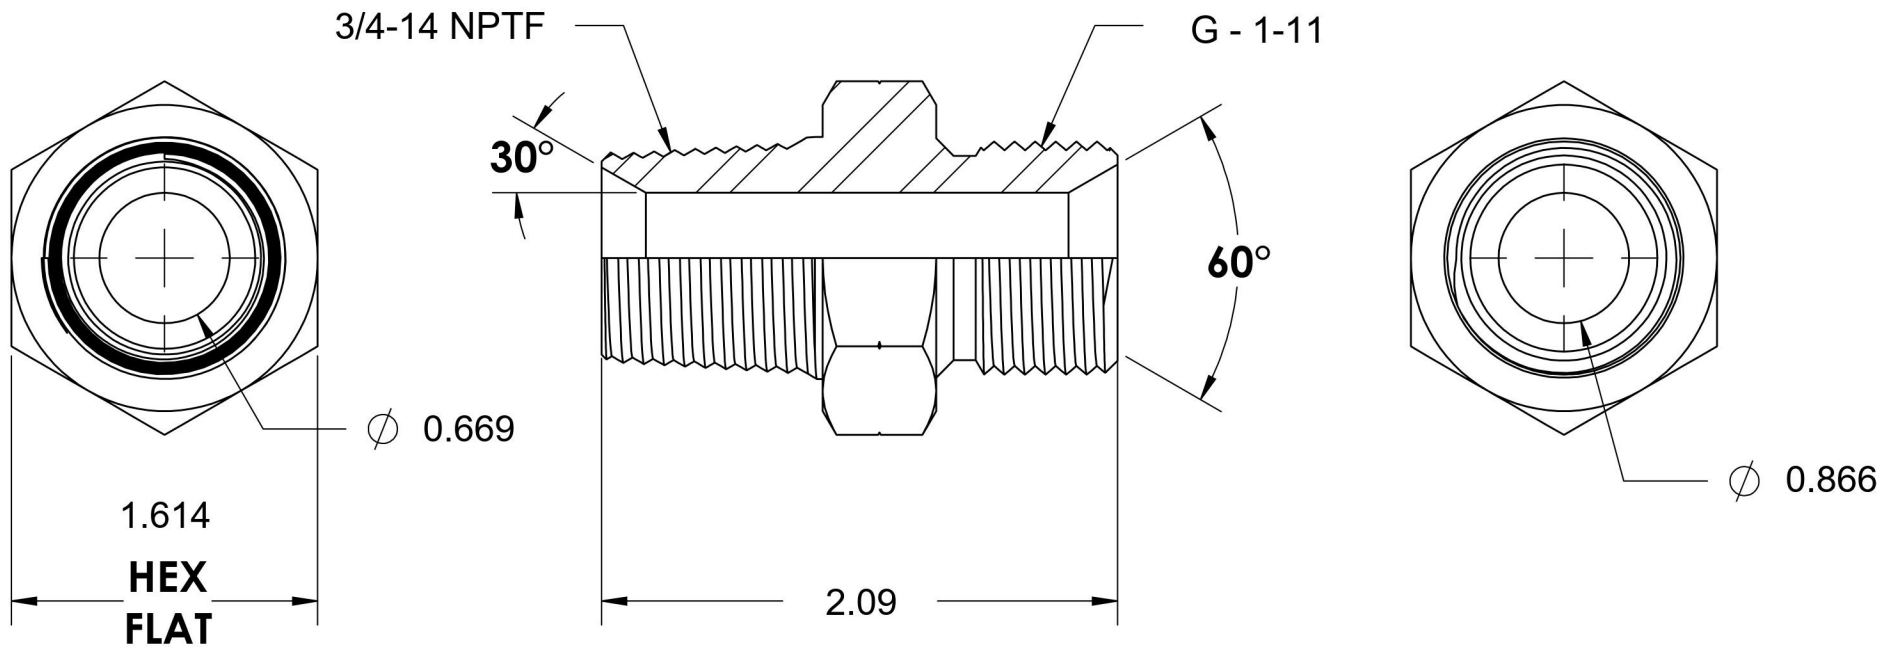

7032-12-16-SS

Stainless Steel, SAE J476 Pipe Male BSPP Port/Line Adapter, 3/4" Male NPTF 30° x 1-11 Male BSPP 60° Line/Port

6701 Cochran Road
Solon, Ohio 44139
Phone: (440) 248-1880
Toll Free: 1-888-331-1523

Temperature Rating -425°F to 1200°F	Material 316/316L Stainless Steel	Industry Standards SAE J476, ISO 1179	Series 7032-SS
Pressure Rating 1700 psi	Finish Passivated		Series Description SAE J476 Pipe Male BSPP Port/Line Adapter