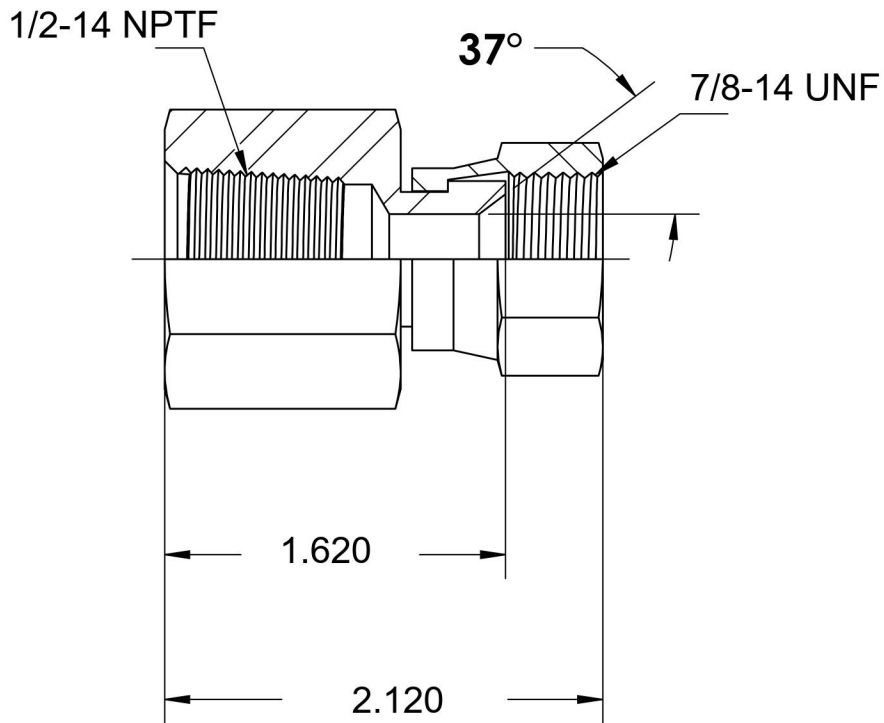

# 6506-08-10-SS

Stainless Steel, SAE J514 37° Flare Swivel Female Connector, 1/2" Female NPTF x 5/8" Female JIC Swivel

6701 Cochran Road  
Solon, Ohio 44139  
Phone: (440) 248-1880  
Toll Free: 1-888-331-1523

<b>Temperature Rating</b>	<b>Material</b>	<b>Industry Standards</b>	<b>Series</b>
-425°F to 1200°F	316/316L Stainless Steel	SAE J514 , SAE J476	6506-SS
<b>Pressure Rating</b>	<b>Finish</b>		<b>Series Description</b>
5000 psi	Passivated		SAE J514 37° Flare Swivel Female Connector