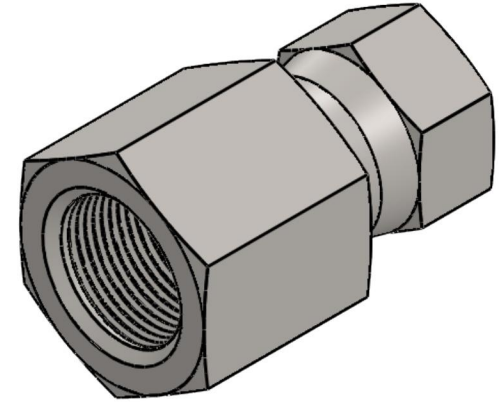

# 6506-08-10-SS

Stainless Steel, SAE J514 37° Flare Swivel Female Connector, 1/2" Female NPTF x 5/8" Female JIC Swivel

6701 Cochran Road  
Solon, Ohio 44139  
Phone: (440) 248-1880  
Toll Free: 1-888-331-1523

<b>Temperature Rating</b>	<b>Material</b>	<b>Industry Standards</b>	<b>Series</b>
-425°F to 1200°F	316/316L Stainless Steel	SAE J514 , SAE J476	6506-SS
<b>Pressure Rating</b>	<b>Finish</b>		<b>Series Description</b>
5000 psi	Passivated		SAE J514 37° Flare Swivel Female Connector