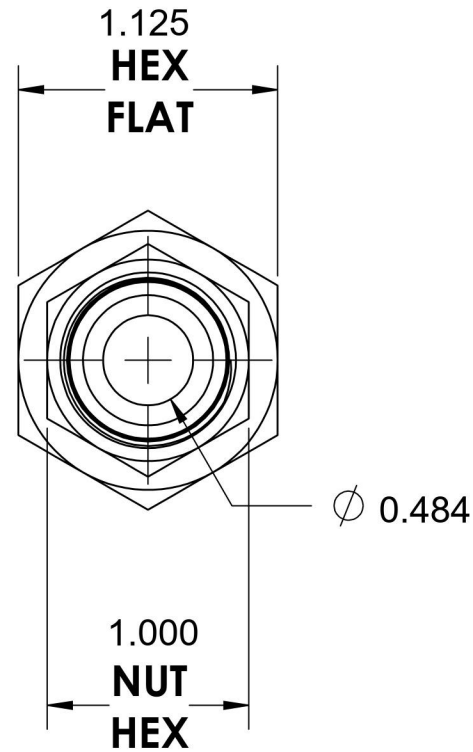

# 6506-08-10-SS

Stainless Steel, SAE J514 37° Flare Swivel Female Connector, 1/2" Female NPTF x 5/8" Female JIC Swivel

6701 Cochran Road  
Solon, Ohio 44139  
Phone: (440) 248-1880  
Toll Free: 1-888-331-1523

<b>Temperature Rating</b>	<b>Material</b>	<b>Industry Standards</b>	<b>Series</b>
-425°F to 1200°F	316/316L Stainless Steel	SAE J514 , SAE J476	6506-SS
<b>Pressure Rating</b>	<b>Finish</b>		<b>Series Description</b>
5000 psi	Passivated		SAE J514 37° Flare Swivel Female Connector