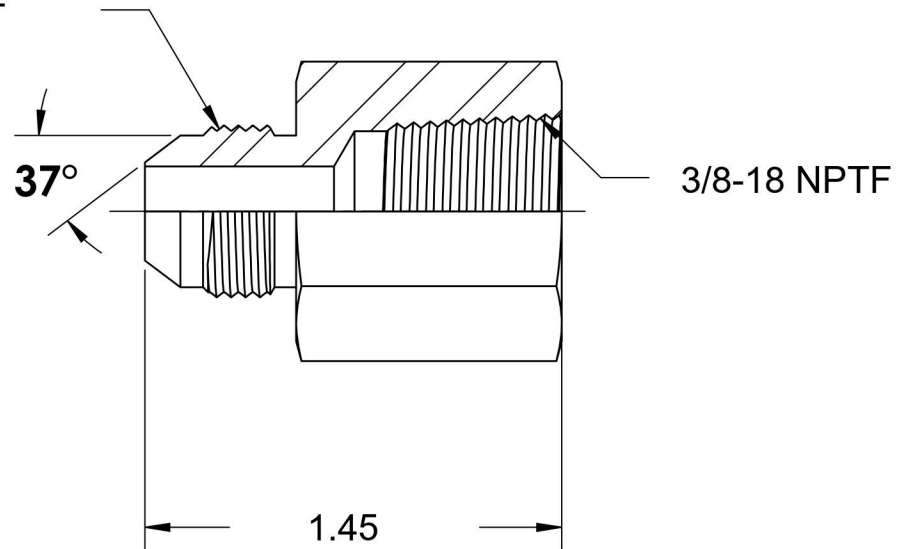

# 2405-05-06-SS

Stainless Steel, SAE J514 Flared Tube Female Connector, 5/16" Male JIC x 3/8" Female NPTF

1/2-20 UNF

6701 Cochran Road  
Solon, Ohio 44139  
Phone: (440) 248-1880  
Toll Free: 1-888-331-1523

<b>Temperature Rating</b> -425°F to 1200°F	<b>Material</b> 316/316L Stainless Steel	<b>Industry Standards</b> SAE J514 , SAE J476	<b>Series</b> 2405-SS
<b>Pressure Rating</b> 6000 psi	<b>Finish</b> Passivated		<b>Series Description</b> SAE J514 Flared Tube Female Connector