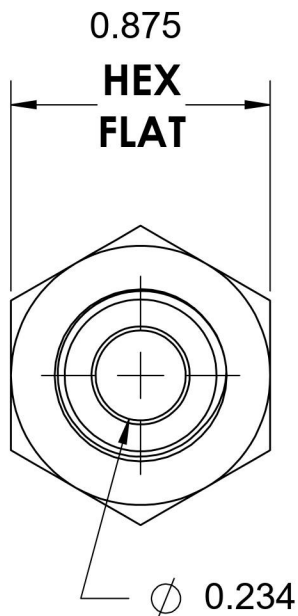

# 2405-05-06-SS

Stainless Steel, SAE J514 Flared Tube Female Connector, 5/16" Male JIC x 3/8" Female NPTF

1/2-20 UNF

6701 Cochran Road  
Solon, Ohio 44139  
Phone: (440) 248-1880  
Toll Free: 1-888-331-1523

<b>Temperature Rating</b> -425°F to 1200°F	<b>Material</b> 316/316L Stainless Steel	<b>Industry Standards</b> SAE J514 , SAE J476	<b>Series</b> 2405-SS
<b>Pressure Rating</b> 6000 psi	<b>Finish</b> Passivated		<b>Series Description</b> SAE J514 Flared Tube Female Connector