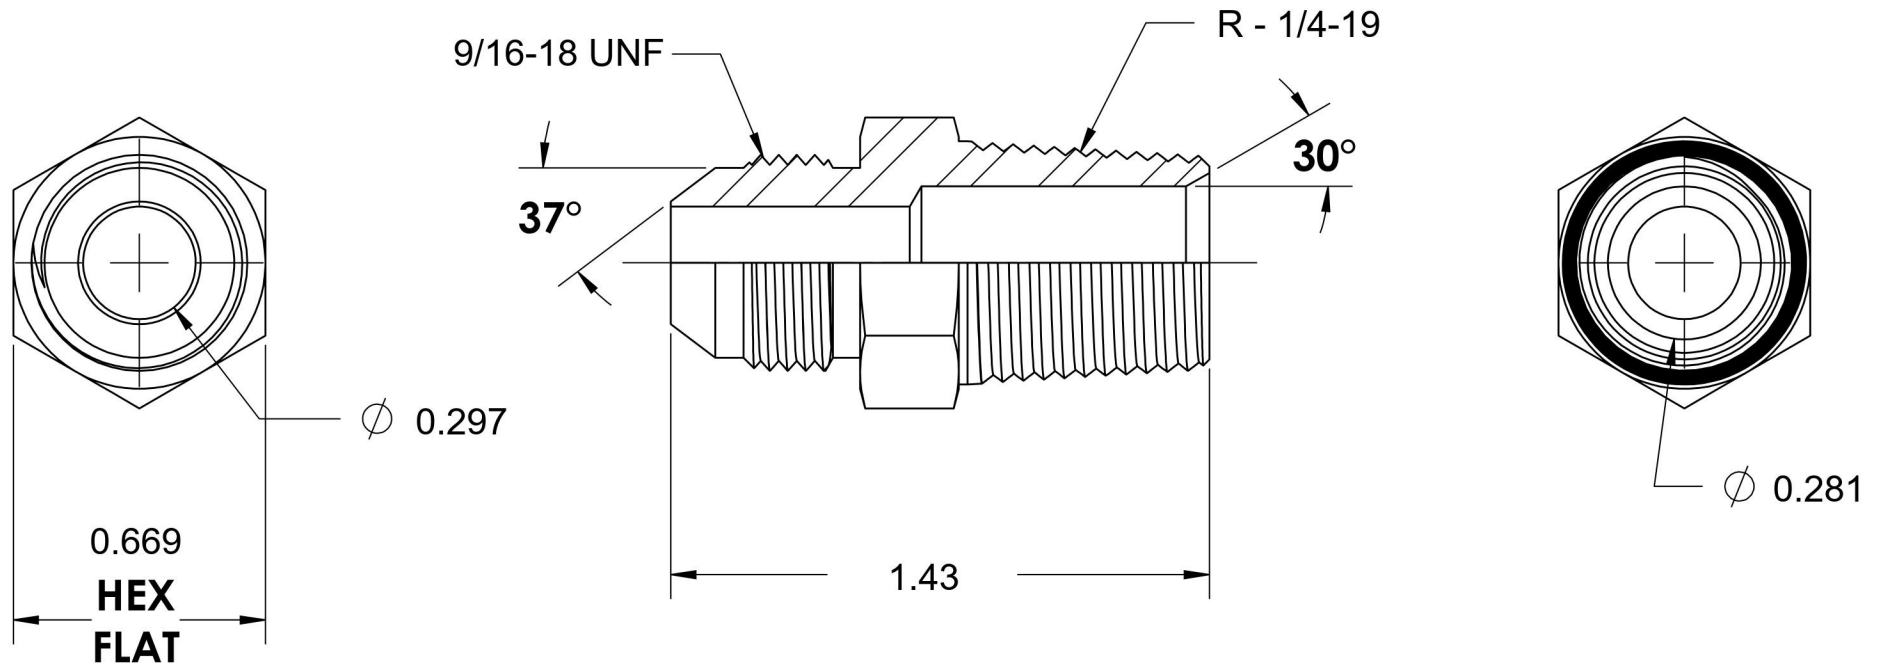

# 7000-06-04-SS

Stainless Steel, SAE J514 37° Flare Male BSPT Connector, 3/8" Male JIC x 1/4" Male BSPT 30°

6701 Cochran Road  
Solon, Ohio 44139  
Phone: (440) 248-1880  
Toll Free: 1-888-331-1523

<b>Temperature Rating</b>	<b>Material</b>	<b>Industry Standards</b>	<b>Series</b>
-425°F to 1200°F	316/316L Stainless Steel	SAE J514, ISO 7-1	7000-SS
<b>Pressure Rating</b>	<b>Finish</b>		<b>Series Description</b>
4500 psi	Passivated		SAE J514 37° Flare Male BSPT Connector