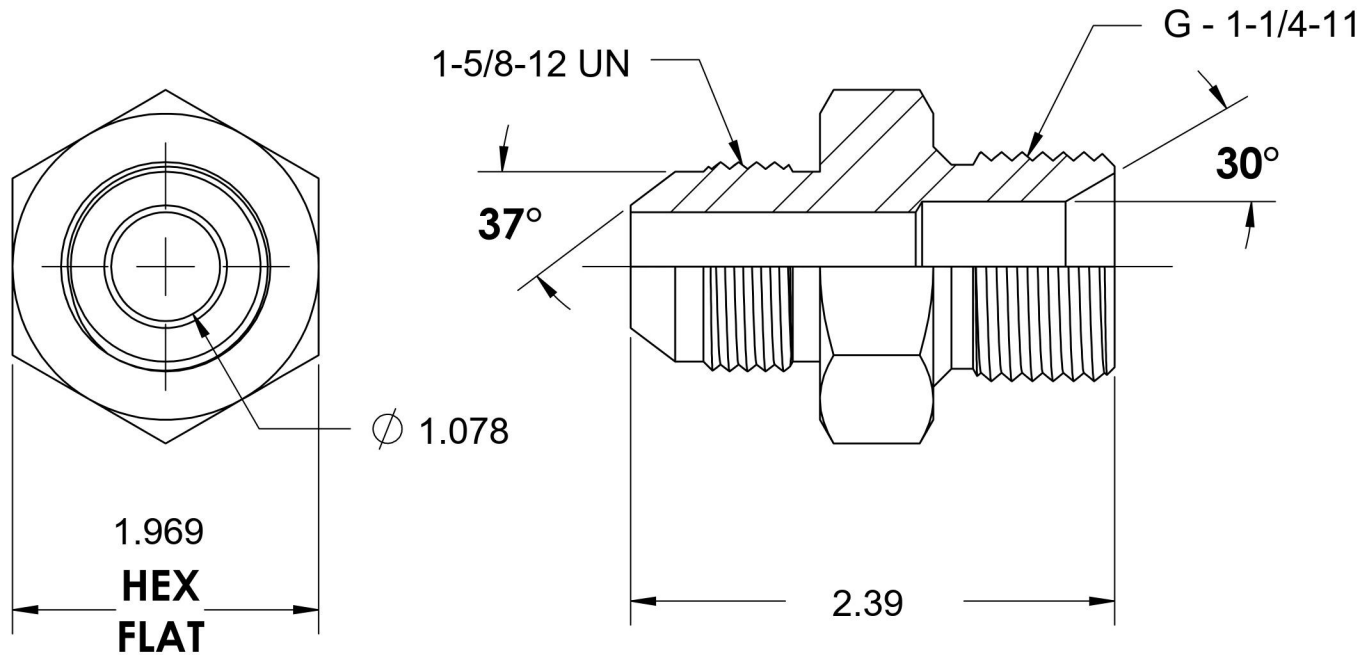

# 7002-20-20-SS

Stainless Steel, SAE J514 37° Flare Male BSPP Port/Line Connector, 1-1/4" Male JIC x 1-1/4-11 Male BSPP 60° Line/Port

6701 Cochran Road  
Solon, Ohio 44139  
Phone: (440) 248-1880  
Toll Free: 1-888-331-1523

<b>Temperature Rating</b>	<b>Material</b>	<b>Industry Standards</b>	<b>Series</b>
-425°F to 1200°F	316/316L Stainless Steel	SAE J514, ISO 1179	7002-SS
<b>Pressure Rating</b>	<b>Finish</b>	ISO 8434-6	<b>Series Description</b>
1500 psi	Passivated		SAE J514 37° Flare Male BSPP Port/Line Connector