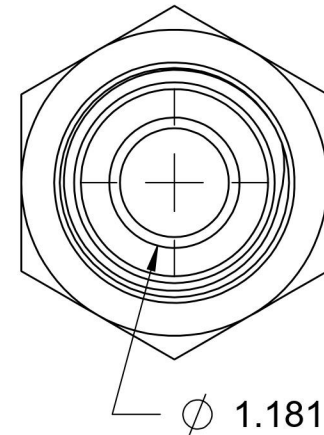

# 7002-20-20-SS

Stainless Steel, SAE J514 37° Flare Male BSPP Port/Line Connector, 1-1/4" Male JIC x 1-1/4-11 Male BSPP 60° Line/Port

6701 Cochran Road  
Solon, Ohio 44139  
Phone: (440) 248-1880  
Toll Free: 1-888-331-1523