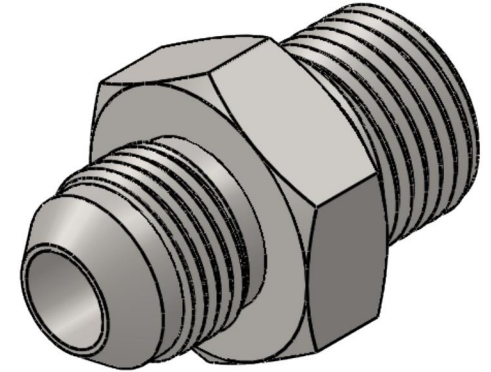

# 7002-20-20-SS

Stainless Steel, SAE J514 37° Flare Male BSPP Port/Line Connector, 1-1/4" Male JIC x 1-1/4-11 Male BSPP 60° Line/Port

6701 Cochran Road  
Solon, Ohio 44139  
Phone: (440) 248-1880  
Toll Free: 1-888-331-1523

<b>Temperature Rating</b>	<b>Material</b>	<b>Industry Standards</b>	<b>Series</b>
-425°F to 1200°F	316/316L Stainless Steel	SAE J514, ISO 1179	7002-SS
<b>Pressure Rating</b>	<b>Finish</b>	ISO 8434-6	<b>Series Description</b>
1500 psi	Passivated		SAE J514 37° Flare Male BSPP Port/Line Connector