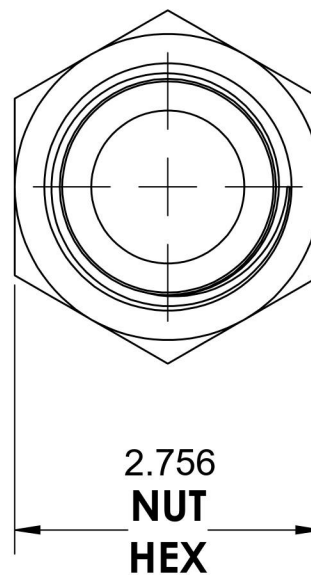

9644-C-32

Steel, ISO 8434-6 60° Cone BSPP Swivel Cap, 2" Female BSPP Swivel

6701 Cochran Road
Solon, Ohio 44139
Phone: (440) 248-1880
Toll Free: 1-888-331-1523

Temperature Rating -65°F to 500°F	Material C1045/12L14 Steel	Industry Standards ISO 8434-6, ASTM B633	Series 9644-C
Pressure Rating Not Available	Finish Trivalent Zinc		Series Description ISO 8434-6 60° Cone BSPP Swivel Cap