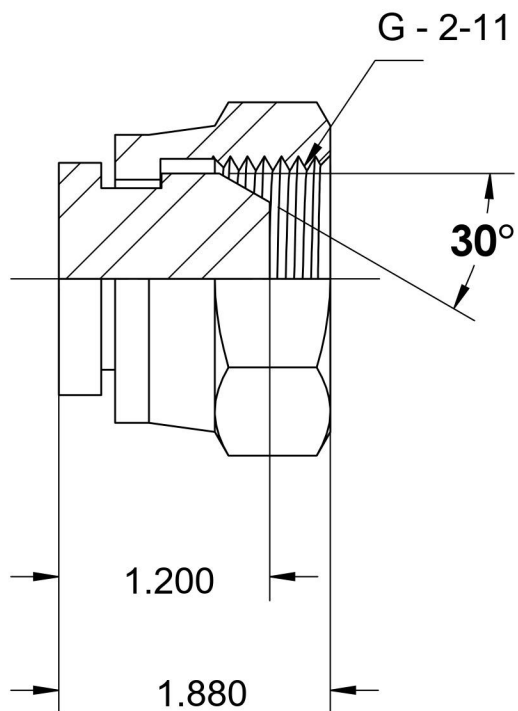

9644-C-32

Steel, ISO 8434-6 60° Cone BSPP Swivel Cap, 2" Female BSPP Swivel

6701 Cochran Road
Solon, Ohio 44139
Phone: (440) 248-1880
Toll Free: 1-888-331-1523

Temperature Rating -65°F to 500°F	Material C1045/12L14 Steel	Industry Standards ISO 8434-6, ASTM B633	Series 9644-C
Pressure Rating Not Available	Finish Trivalent Zinc		Series Description ISO 8434-6 60° Cone BSPP Swivel Cap