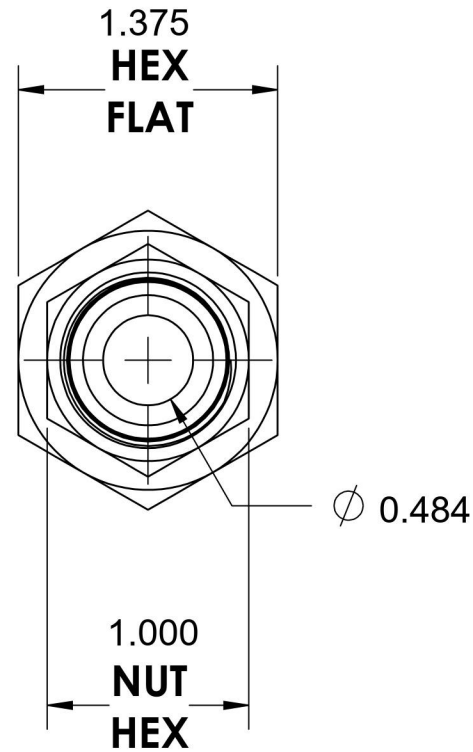

# 6506-12-10-SS

Stainless Steel, SAE J514 37° Flare Swivel Female Connector, 3/4" Female NPTF x 5/8" Female JIC Swivel

6701 Cochran Road  
Solon, Ohio 44139  
Phone: (440) 248-1880  
Toll Free: 1-888-331-1523

|                           |                          |                           |  |
|---------------------------|--------------------------|---------------------------|--|
| <b>Temperature Rating</b> | <b>Material</b>          | <b>Industry Standards</b> | <b>Series</b>                              |
| -425°F to 1200°F          | 316/316L Stainless Steel | SAE J514 , SAE J476       | 6506-SS                                    |
| <b>Pressure Rating</b>    | <b>Finish</b>            |                           | <b>Series Description</b>                  |
| 5000 psi                  | Passivated               |                           | SAE J514 37° Flare Swivel Female Connector |