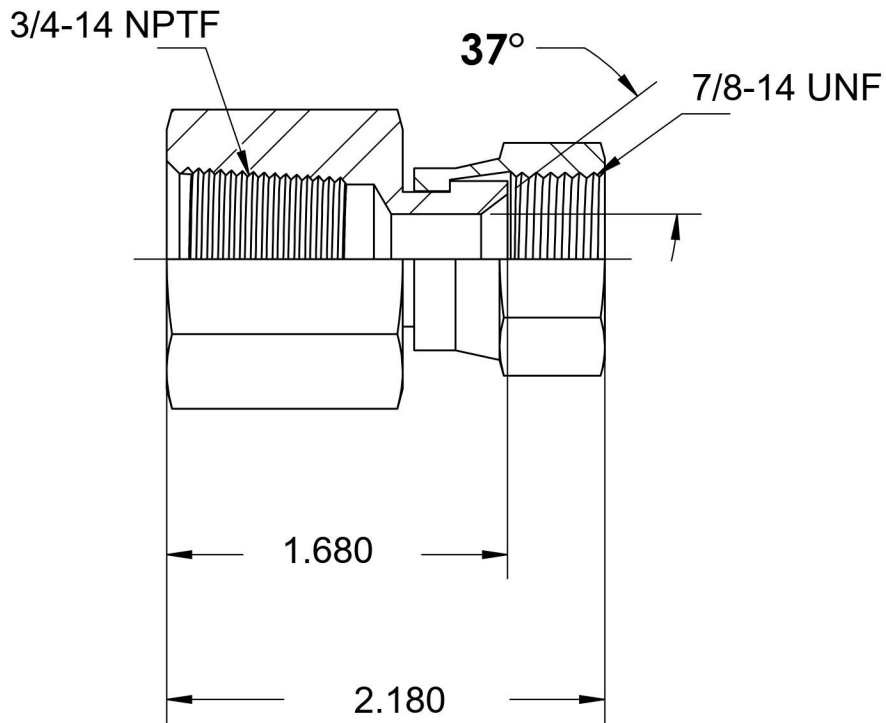

# 6506-12-10-SS

Stainless Steel, SAE J514 37° Flare Swivel Female Connector, 3/4" Female NPTF x 5/8" Female JIC Swivel

6701 Cochran Road  
Solon, Ohio 44139  
Phone: (440) 248-1880  
Toll Free: 1-888-331-1523

|                           |                          |                           |  |
|---------------------------|--------------------------|---------------------------|--|
| <b>Temperature Rating</b> | <b>Material</b>          | <b>Industry Standards</b> | <b>Series</b>                              |
| -425°F to 1200°F          | 316/316L Stainless Steel | SAE J514 , SAE J476       | 6506-SS                                    |
| <b>Pressure Rating</b>    | <b>Finish</b>            |                           | <b>Series Description</b>                  |
| 5000 psi                  | Passivated               |                           | SAE J514 37° Flare Swivel Female Connector |