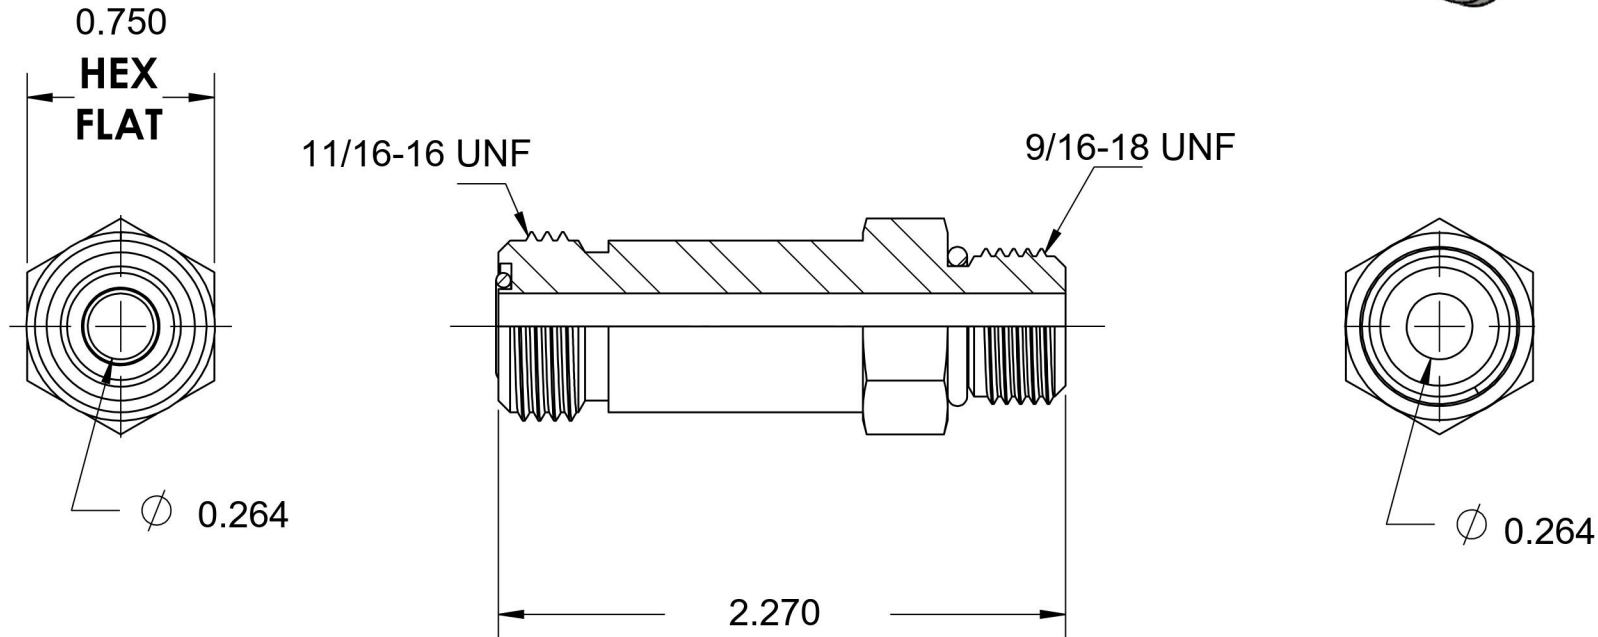

# FS6400-L-06-06-O

Steel, SAE J1453 O-Ring Face Seal Long Port Connector, 3/8" Male ORFS x 9/16-18 Male ORB

6701 Cochran Road  
Solon, Ohio 44139  
Phone: (440) 248-1880  
Toll Free: 1-888-331-1523

<b>Temperature Rating</b>	<b>Material</b>	<b>Industry Standards</b>	<b>Series</b>
-40°F to 250°F	C1045/12L14 Steel	SAE J1453, SAE J1926-2 SAE J515, ASTM B633	FS6400-L-O
<b>Pressure Rating</b>	<b>Finish</b>		<b>Series Description</b>
9200 psi	Trivalent Zinc		SAE J1453 O-Ring Face Seal Long Port Connector