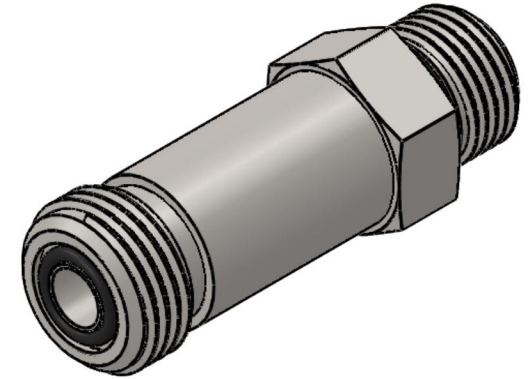

# FS6400-L-06-06-O

Steel, SAE J1453 O-Ring Face Seal Long Port Connector, 3/8" Male ORFS x 9/16-18 Male ORB

6701 Cochran Road  
Solon, Ohio 44139  
Phone: (440) 248-1880  
Toll Free: 1-888-331-1523

<b>Temperature Rating</b>	<b>Material</b>	<b>Industry Standards</b>	<b>Series</b>
-40°F to 250°F	C1045/12L14 Steel	SAE J1453, SAE J1926-2 SAE J515, ASTM B633	FS6400-L-O
<b>Pressure Rating</b>	<b>Finish</b>		<b>Series Description</b>
9200 psi	Trivalent Zinc		SAE J1453 O-Ring Face Seal Long Port Connector