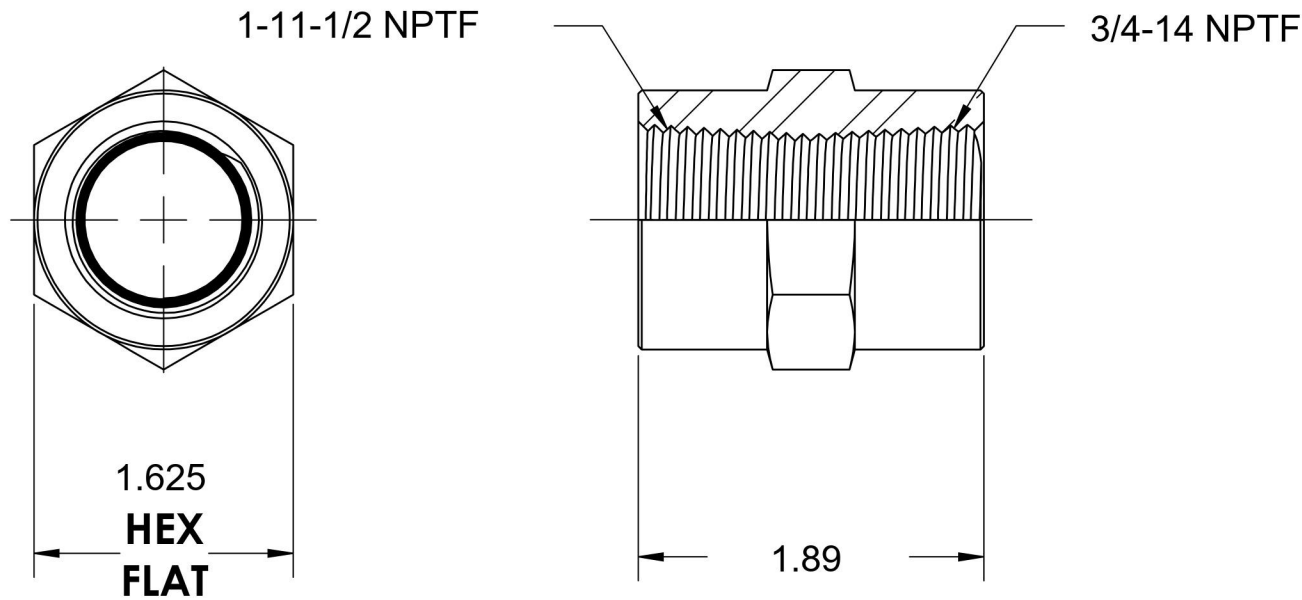

# 5000-16-12-SS

Stainless Steel, SAE J514 Pipe Hex Coupling, 1" Female NPTF x 3/4" Female NPTF

6701 Cochran Road  
Solon, Ohio 44139  
Phone: (440) 248-1880  
Toll Free: 1-888-331-1523

<b>Temperature Rating</b> -425°F to 1200°F	<b>Material</b> 316/316L Stainless Steel	<b>Industry Standards</b> SAE J514 , SAE J476	<b>Series</b> 5000-SS
<b>Pressure Rating</b> 3600 psi	<b>Finish</b> Passivated		<b>Series Description</b> SAE J514 Pipe Hex Coupling