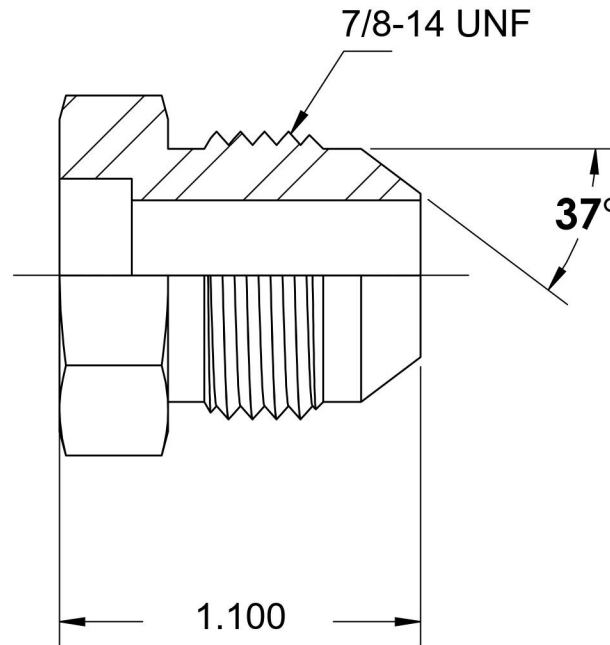

# 0403-10-10

Steel, SAE J514 Tube Bore Male Flared Connector, 5/8" Bore x 5/8" Male JIC

6701 Cochran Road  
 Solon, Ohio 44139  
 Phone: (440) 248-1880  
 Toll Free: 1-888-331-1523

<b>Temperature Rating</b>	<b>Material</b>	<b>Industry Standards</b>	<b>Series</b>
-65°F to 500°F	1018/1020 Steel	SAE J514	0403
<b>Pressure Rating</b>	<b>Finish</b>		<b>Series Description</b>
5000 psi	Oil Dipped		SAE J514 Tube Bore Male Flared Connector