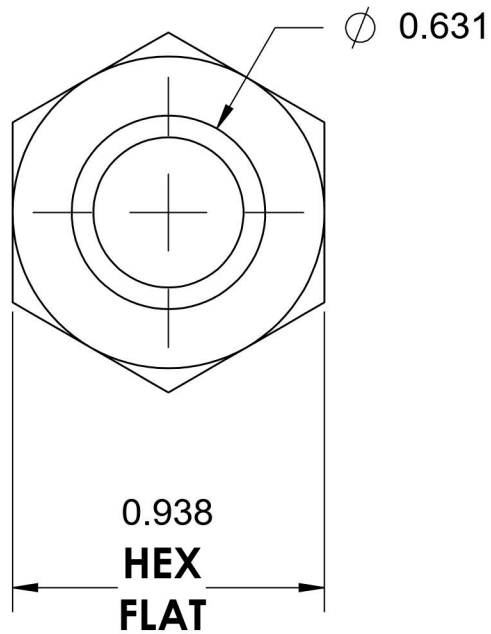

# 0403-10-10

Steel, SAE J514 Tube Bore Male Flared Connector, 5/8" Bore x 5/8" Male JIC

6701 Cochran Road  
 Solon, Ohio 44139  
 Phone: (440) 248-1880  
 Toll Free: 1-888-331-1523

<b>Temperature Rating</b>	<b>Material</b>	<b>Industry Standards</b>	<b>Series</b>
-65°F to 500°F	1018/1020 Steel	SAE J514	0403
<b>Pressure Rating</b>	<b>Finish</b>		<b>Series Description</b>
5000 psi	Oil Dipped		SAE J514 Tube Bore Male Flared Connector