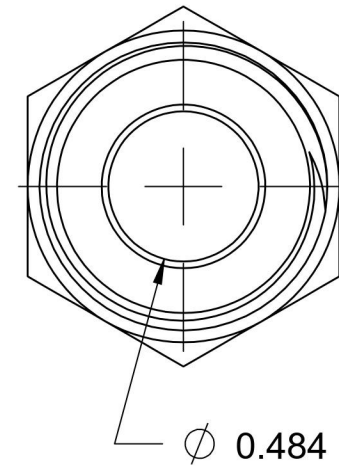

# 0403-10-10

Steel, SAE J514 Tube Bore Male Flared Connector, 5/8" Bore x 5/8" Male JIC

6701 Cochran Road  
 Solon, Ohio 44139  
 Phone: (440) 248-1880  
 Toll Free: 1-888-331-1523

<b>Temperature Rating</b>	<b>Material</b>	<b>Industry Standards</b>	<b>Series</b>
-65°F to 500°F	1018/1020 Steel	SAE J514	0403
<b>Pressure Rating</b>	<b>Finish</b>		<b>Series Description</b>
5000 psi	Oil Dipped		SAE J514 Tube Bore Male Flared Connector