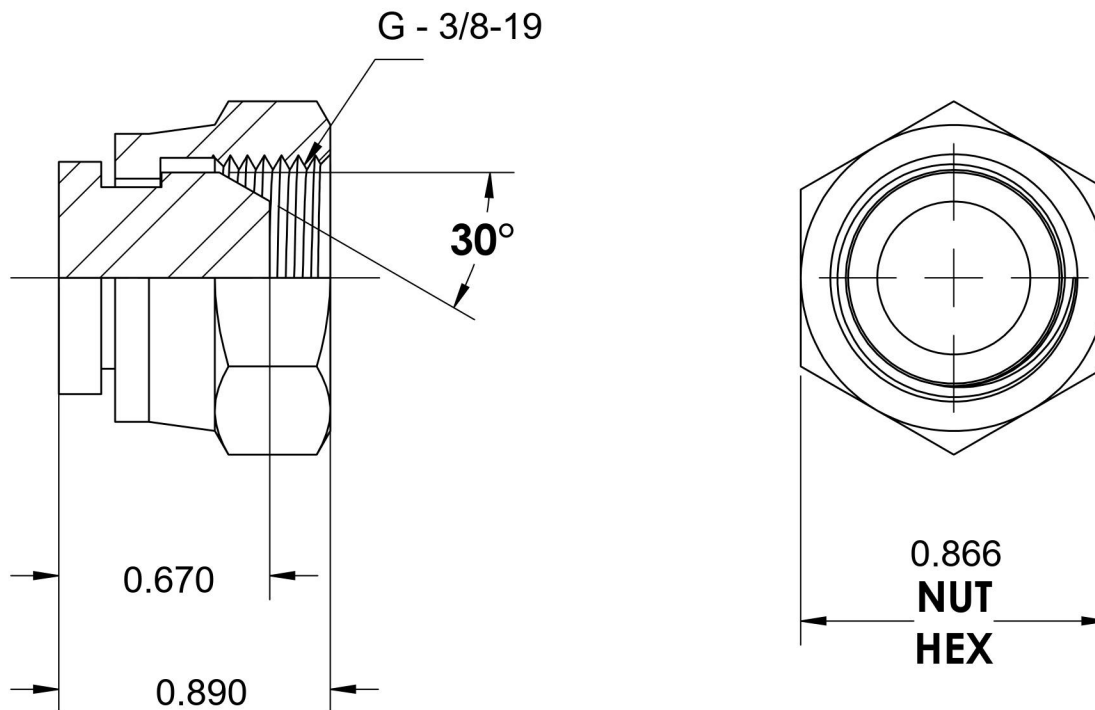

# 9644-C-06

Steel, ISO 8434-6 60° Cone BSPP Swivel Cap, 3/8" Female BSPP Swivel

6701 Cochran Road  
Solon, Ohio 44139  
Phone: (440) 248-1880  
Toll Free: 1-888-331-1523

<b>Temperature Rating</b> -65°F to 500°F	<b>Material</b> C1045/12L14 Steel	<b>Industry Standards</b> ISO 8434-6, ASTM B633	<b>Series</b> 9644-C
<b>Pressure Rating</b> 5100 psi	<b>Finish</b> Trivalent Zinc		<b>Series Description</b> ISO 8434-6 60° Cone BSPP Swivel Cap