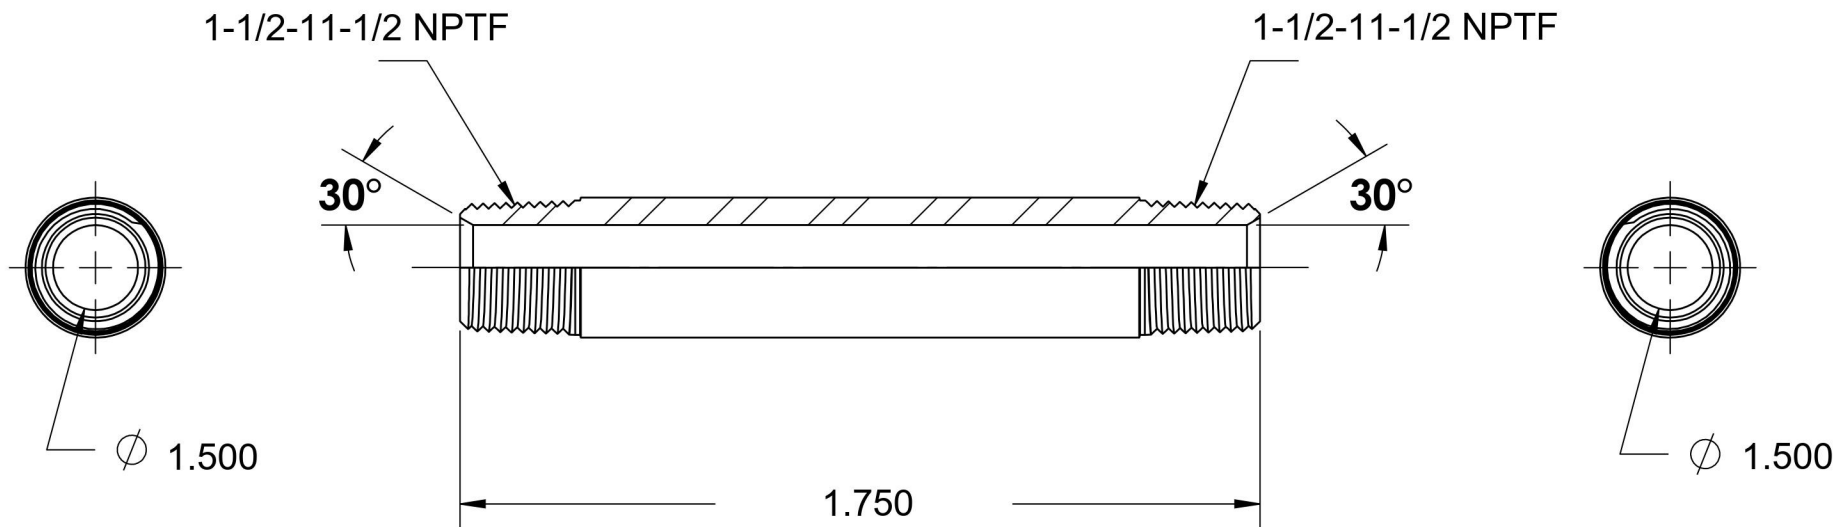

5404-N-24X1.750-SS

Stainless Steel, SAE J514 Pipe Long Nipple, 1-1/2" Male NPTF 30° x 1-1/2" Male NPTF 30°

6701 Cochran Road
Solon, Ohio 44139
Phone: (440) 248-1880
Toll Free: 1-888-331-1523

Temperature Rating -425°F to 1200°F	Material 316/316L Stainless Steel	Industry Standards SAE J514, SAE J476	Series 5404-N-SS
Pressure Rating 3600 psi	Finish Passivated		Series Description SAE J514 Pipe Long Nipple