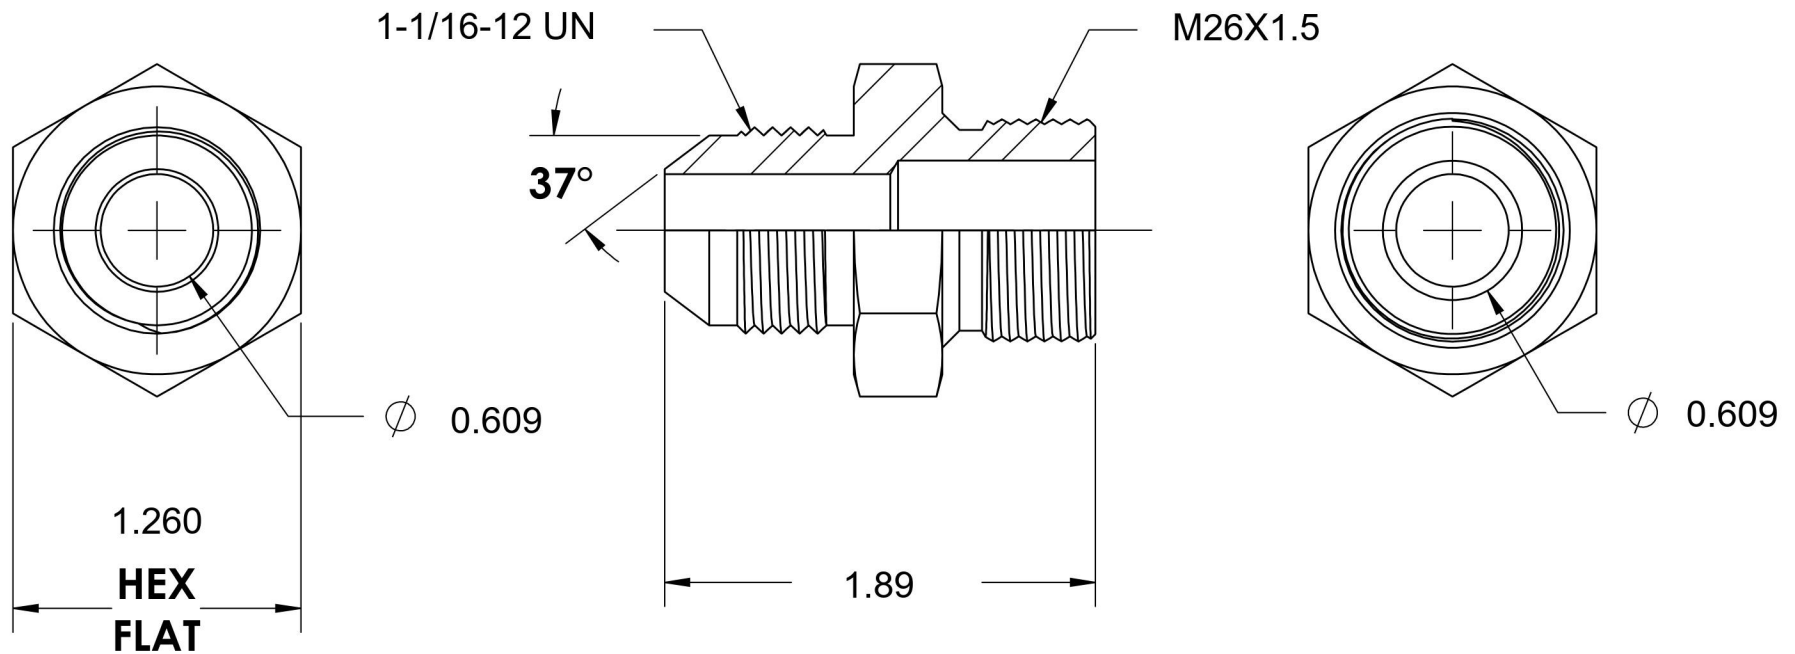

7005-12-26

Steel, SAE J514 37° Flare Male Metric Port/Line Connector, 3/4" Male JIC x M26X1.5 Male Metric 60° Line/Port

6701 Cochran Road
Solon, Ohio 44139
Phone: (440) 248-1880
Toll Free: 1-888-331-1523

Temperature Rating	Material	Industry Standards	Series
-65°F to 500°F	C1045/12L14 Steel	SAE J514, ISO 9974	7005
Pressure Rating	Finish	ASTM B633	Series Description
5000 psi	Trivalent Zinc		SAE J514 37° Flare Male Metric Port/Line Connector