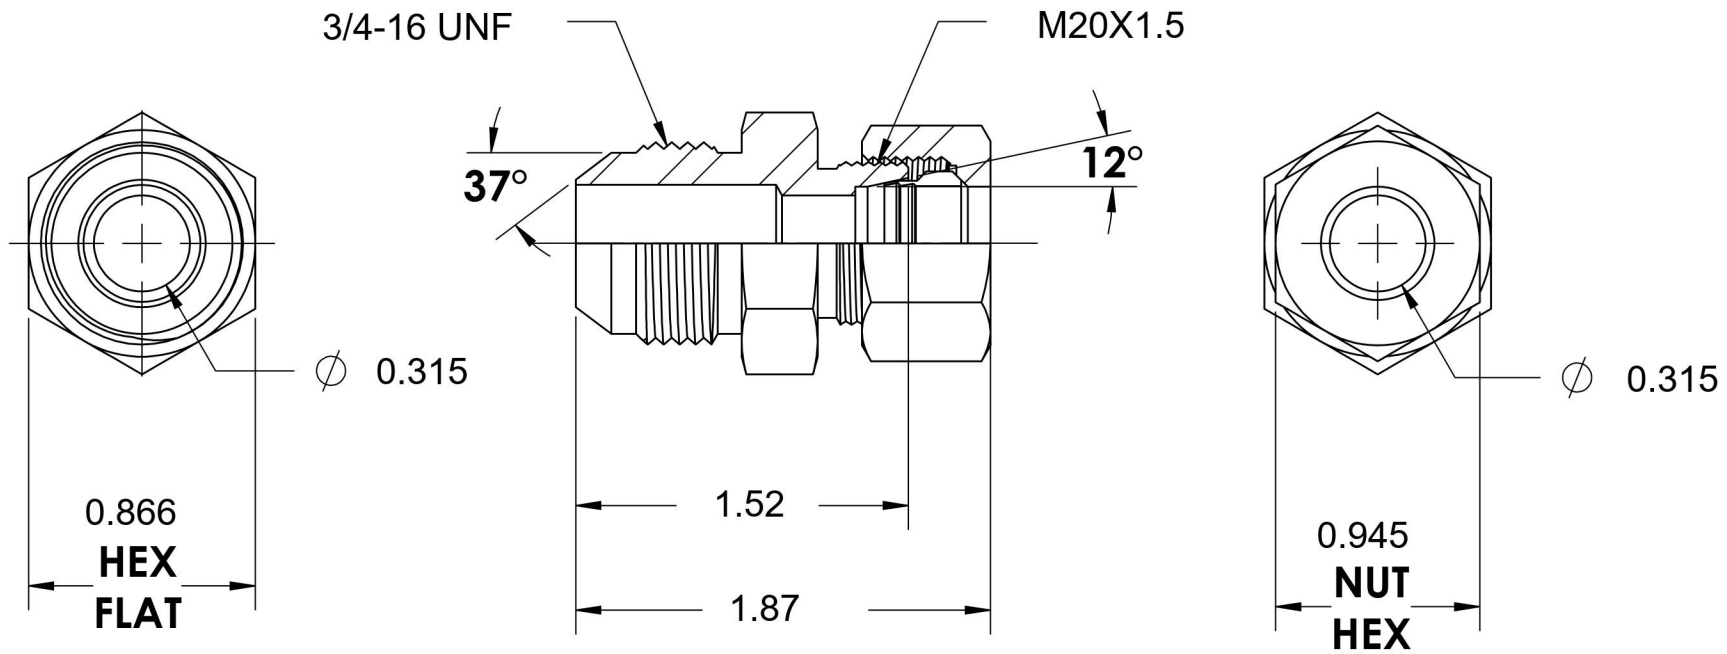

# 7005-08-S12-20-NBR-SS

Stainless Steel, SAE J514 37° Flare/ISO 8434-1 Heavy Series Male Adapter, Nut and Bite Ring Assembled, 1/2" Male JIC x M20X1.5 DIN Tube

6701 Cochran Road  
Solon, Ohio 44139  
Phone: (440) 248-1880  
Toll Free: 1-888-331-1523

<b>Temperature Rating</b>	<b>Material</b>	<b>Industry Standards</b>	<b>Series</b>
-425°F to 1200°F	316/316L Stainless Steel	SAE J514, ISO 8434-1	7005-DIN HEAVY-NBR-SS
<b>Pressure Rating</b>	<b>Finish</b>		<b>Series Description</b>
6000 psi	Passivated		SAE J514 37° Flare/ISO 8434-1 Heavy Series Male Adapter Nut and Bite Ring Assembled