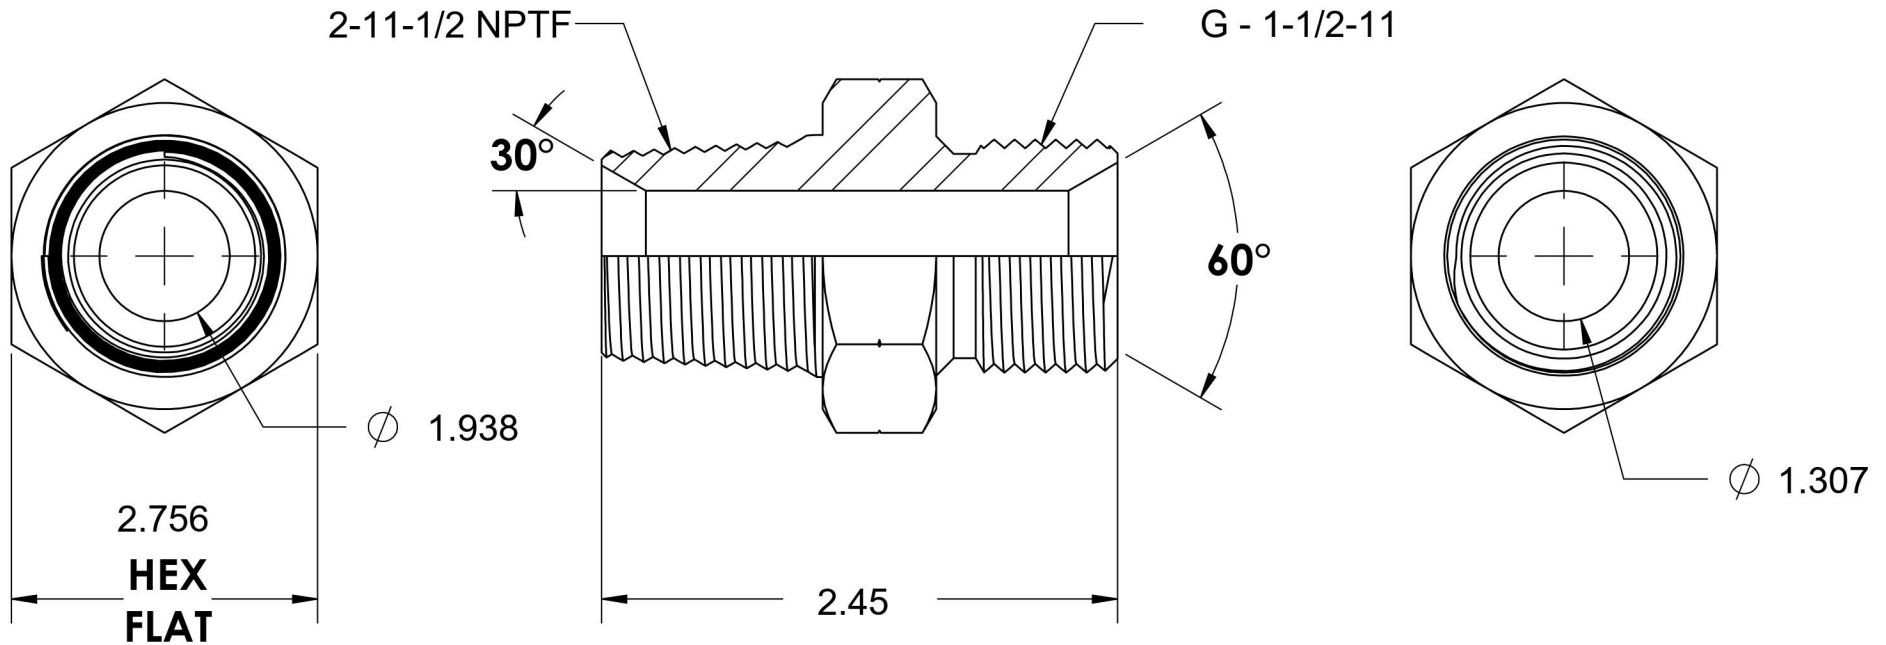

# 7032-32-24

Steel, SAE J476 Pipe Male BSPP Port/Line Adapter, 2" Male NPTF 30° x 1-1/2-11 Male BSPP 60° Line/Port

6701 Cochran Road  
Solon, Ohio 44139  
Phone: (440) 248-1880  
Toll Free: 1-888-331-1523

<b>Temperature Rating</b>	<b>Material</b>	<b>Industry Standards</b>	<b>Series</b>
-65°F to 500°F	C1045 / 12L14 Steel	SAE J476, ISO 1179	7032
<b>Pressure Rating</b>	<b>Finish</b>	ISO 8434-6, ASTM B633	<b>Series Description</b>
1500 psi	Trivalent Zinc		SAE J476 Pipe Male BSPP Port/Line Adapter