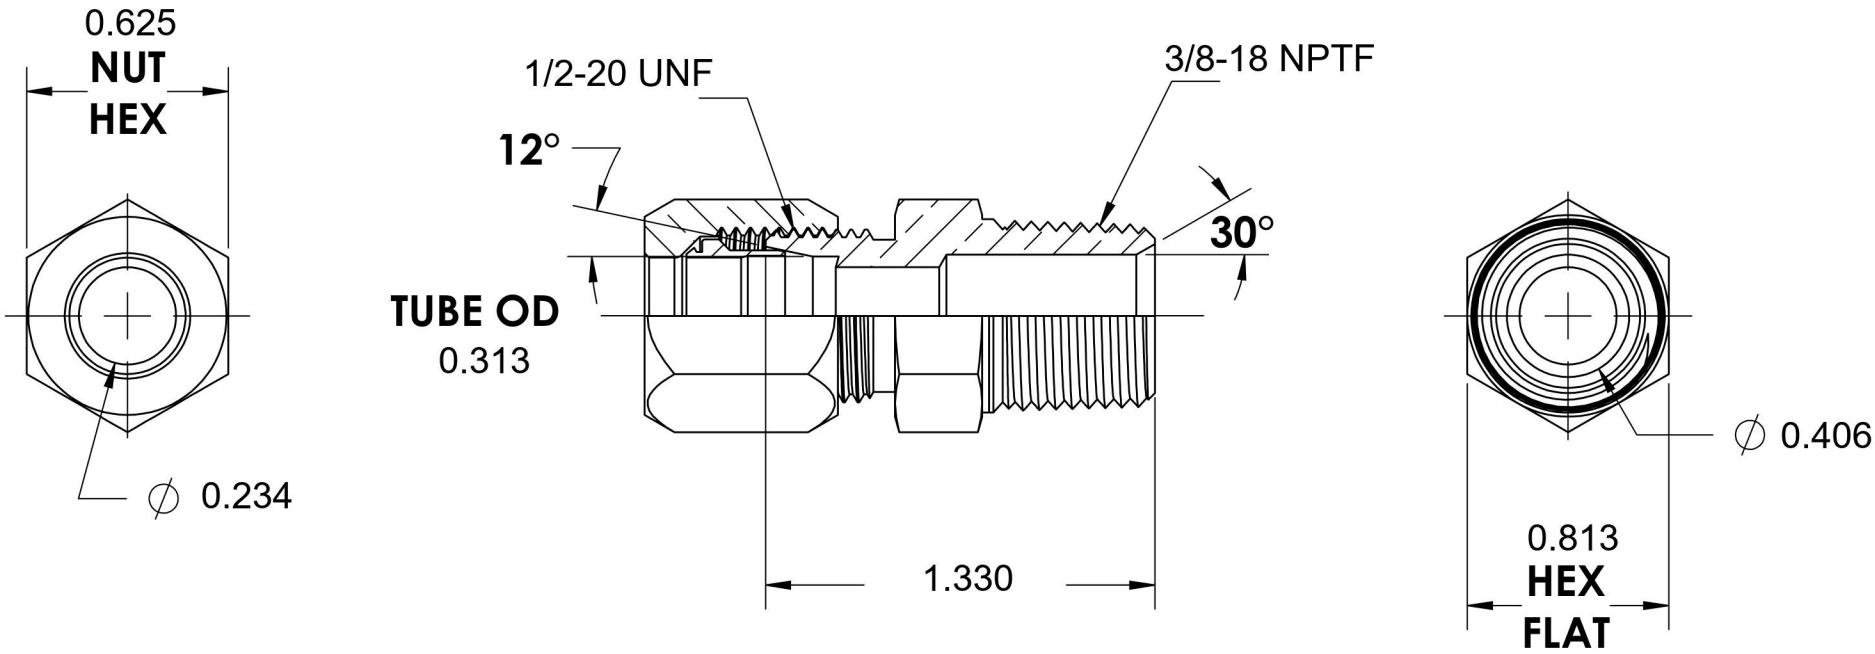

C2404-05-06-SS

Stainless Steel, SAE J514 Flareless Tube Male Connector, 5/16" Flareless Bite Type x 3/8" Male NPTF 30°

6701 Cochran Road
Solon, Ohio 44139
Phone: (440) 248-1880
Toll Free: 1-888-331-1523

Temperature Rating	Material	Industry Standards	Series
-425°F to 1200°F	316/316L Stainless Steel	SAE J514, SAE J476	C2404-SS
Pressure Rating	Finish		Series Description
6000 psi	Passivated		SAE J514 Flareless Tube Male Connector