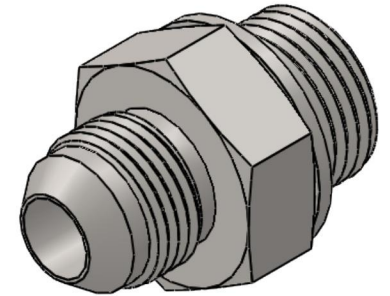

# 7012-08-08-SS

Stainless Steel, SAE J514 37° Flare Male BSPP Type (G) Port Connector, 1/2" Male JIC x 1/2-14 Male BSPP ORR

6701 Cochran Road  
Solon, Ohio 44139  
Phone: (440) 248-1880  
Toll Free: 1-888-331-1523

**Temperature Rating**

-40°F to 250°F

**Pressure Rating**

5000 psi

**Material**

316/316L Stainless Steel

**Finish**

Passivated

**Industry Standards**

SAE J514, ISO 1179

**Series**

7012-ORR-SS

**Series Description**

SAE J514 37° Flare Male  
BSPP Type (G) Port Connector