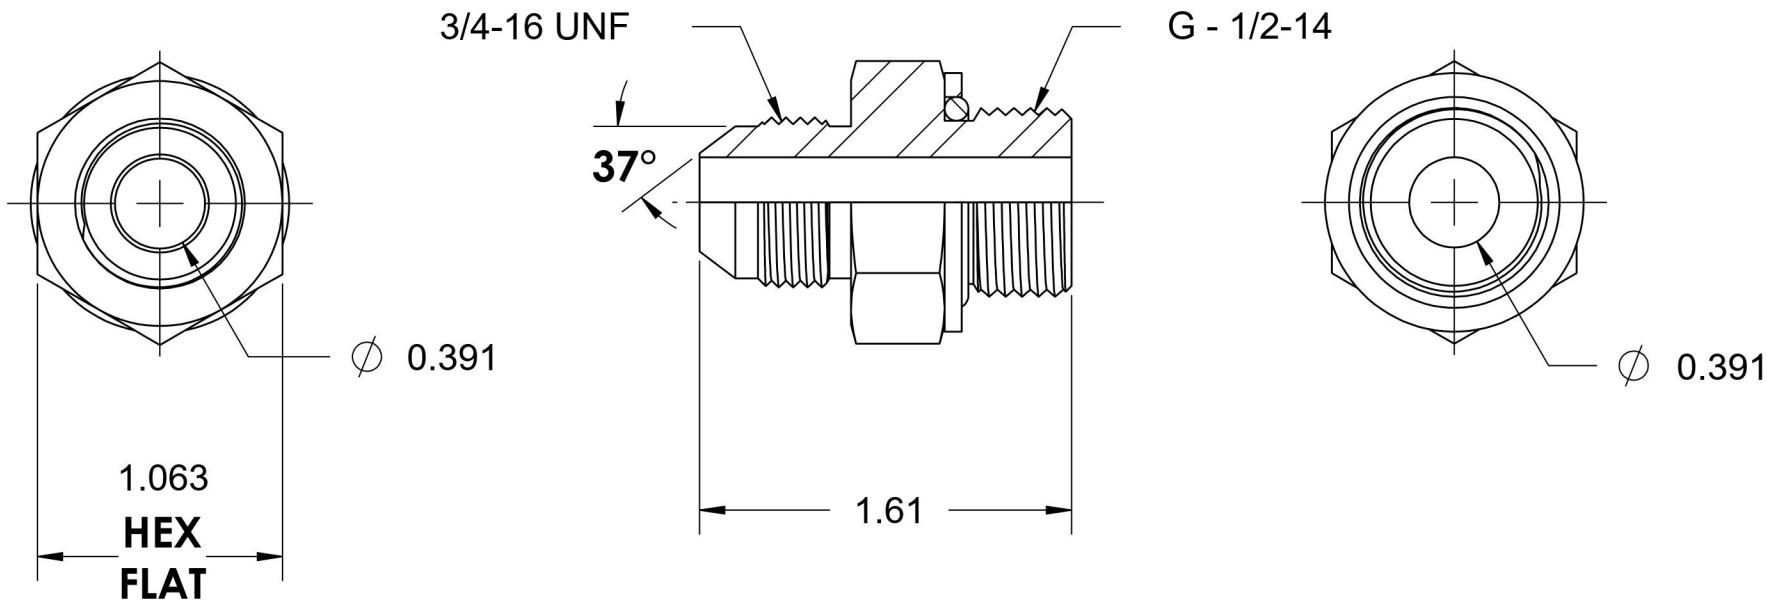

# 7012-08-08-SS

Stainless Steel, SAE J514 37° Flare Male BSPP Type (G) Port Connector, 1/2" Male JIC x 1/2-14 Male BSPP ORR

6701 Cochran Road  
Solon, Ohio 44139  
Phone: (440) 248-1880  
Toll Free: 1-888-331-1523

**Temperature Rating**

-40°F to 250°F

**Pressure Rating**

5000 psi

**Material**

316/316L Stainless Steel

**Finish**

Passivated

**Industry Standards**

SAE J514, ISO 1179

**Series**

7012-ORR-SS

**Series Description**

SAE J514 37° Flare Male  
BSPP Type (G) Port Connector