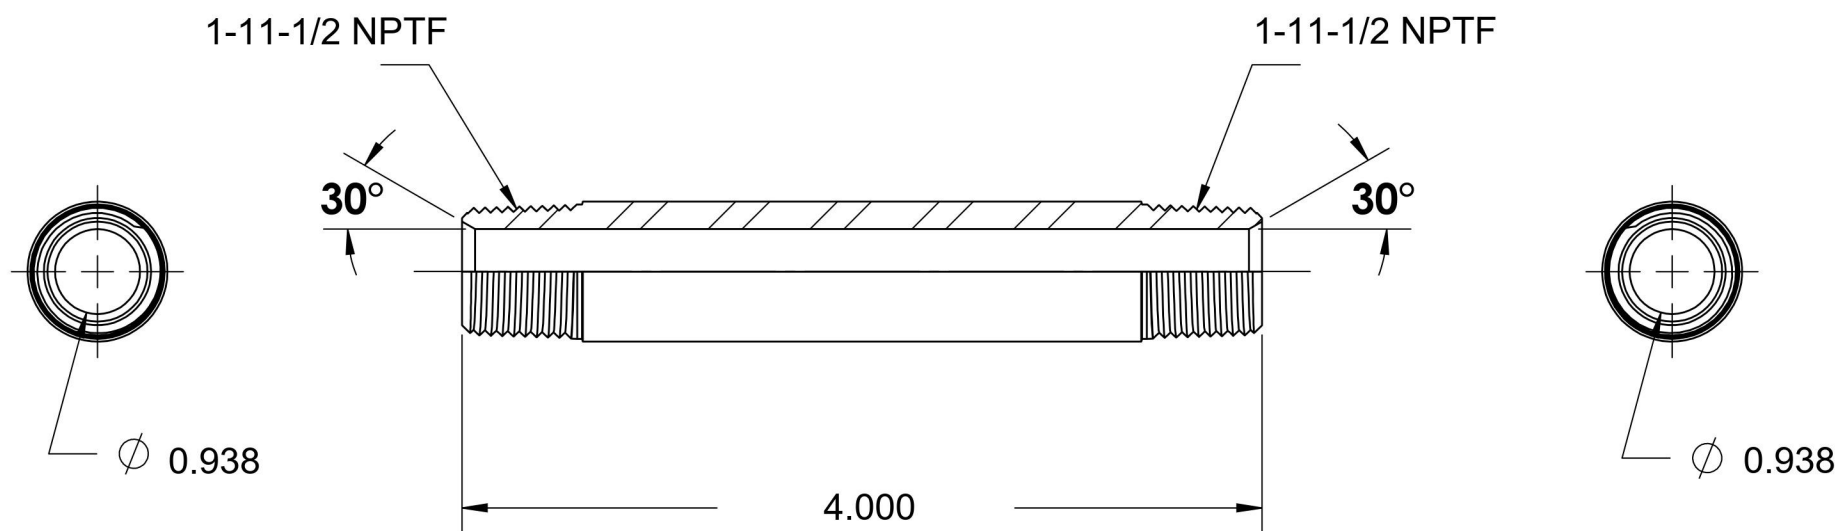

5404-N-16X4.000-SS

Stainless Steel, SAE J514 Pipe Long Nipple, 1" Male NPTF 30° x 1" Male NPTF 30°

6701 Cochran Road
Solon, Ohio 44139
Phone: (440) 248-1880
Toll Free: 1-888-331-1523

Temperature Rating	Material	Industry Standards	Series
-425°F to 1200°F	316/316L Stainless Steel	SAE J514, SAE J476	5404-N-SS
Pressure Rating	Finish		Series Description
5400 psi	Passivated		SAE J514 Pipe Long Nipple