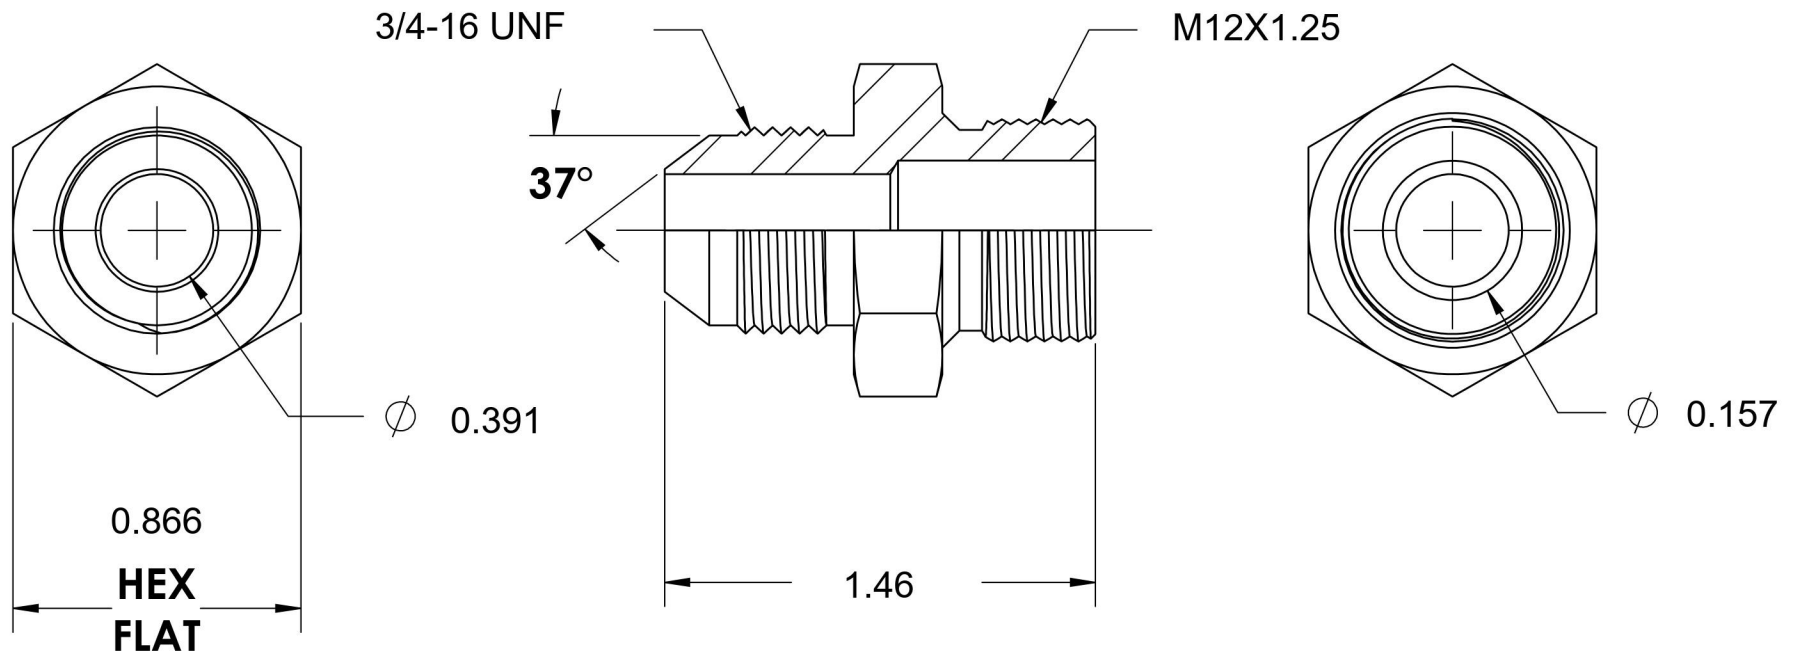

7005-08-12X1.25

Steel, SAE J514 37° Flare Male Metric Port/Line Connector, 1/2" Male JIC x M12X1.25 Male Metric 60° Line/Port

6701 Cochran Road
Solon, Ohio 44139
Phone: (440) 248-1880
Toll Free: 1-888-331-1523

Temperature Rating	Material	Industry Standards	Series
-65°F to 500°F	C1045/12L14 Steel	SAE J514, ISO 9974	7005
Pressure Rating	Finish	ASTM B633	Series Description
6000 psi	Trivalent Zinc		SAE J514 37° Flare Male Metric Port/Line Connector