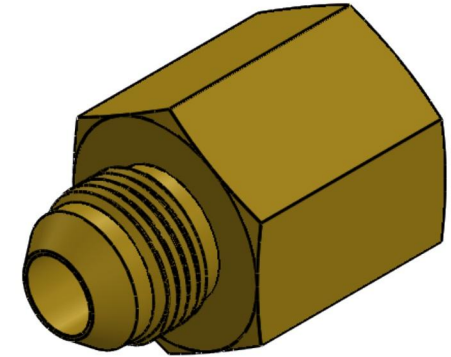

# 2405-10-08-B

Brass, SAE J514 Flared Tube Female Connector, 5/8" Male JIC x 1/2" Female NPTF

6701 Cochran Road  
Solon, Ohio 44139  
Phone: (440) 248-1880  
Toll Free: 1-888-331-1523

<b>Temperature Rating</b> -325°F to 400°F	<b>Material</b> C360 Brass	<b>Industry Standards</b> SAE J514 , SAE J476	<b>Series</b> 2405-B
<b>Pressure Rating</b> 3300 psi	<b>Finish</b> Natural Finish		<b>Series Description</b> SAE J514 Flared Tube Female Connector