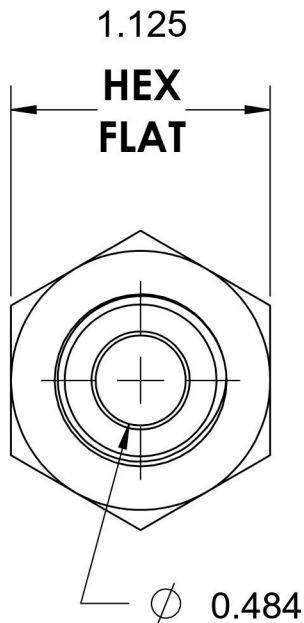

# 2405-10-08-B

Brass, SAE J514 Flared Tube Female Connector, 5/8" Male JIC x 1/2" Female NPTF

6701 Cochran Road  
Solon, Ohio 44139  
Phone: (440) 248-1880  
Toll Free: 1-888-331-1523

<b>Temperature Rating</b> -325°F to 400°F	<b>Material</b> C360 Brass	<b>Industry Standards</b> SAE J514 , SAE J476	<b>Series</b> 2405-B
<b>Pressure Rating</b> 3300 psi	<b>Finish</b> Natural Finish		<b>Series Description</b> SAE J514 Flared Tube Female Connector