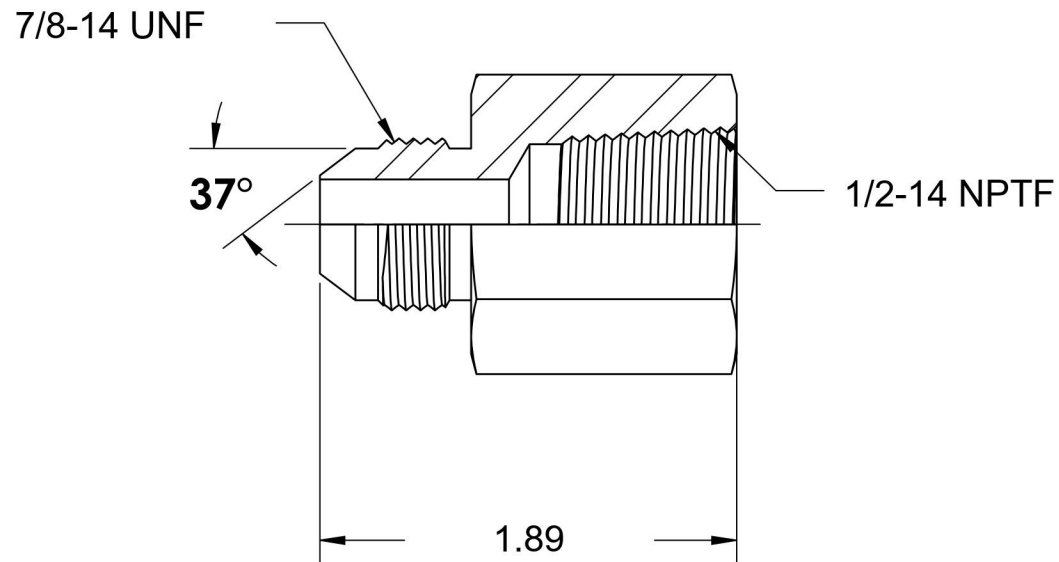

# 2405-10-08-B

Brass, SAE J514 Flared Tube Female Connector, 5/8" Male JIC x 1/2" Female NPTF

6701 Cochran Road  
Solon, Ohio 44139  
Phone: (440) 248-1880  
Toll Free: 1-888-331-1523

<b>Temperature Rating</b> -325°F to 400°F	<b>Material</b> C360 Brass	<b>Industry Standards</b> SAE J514 , SAE J476	<b>Series</b> 2405-B
<b>Pressure Rating</b> 3300 psi	<b>Finish</b> Natural Finish		<b>Series Description</b> SAE J514 Flared Tube Female Connector