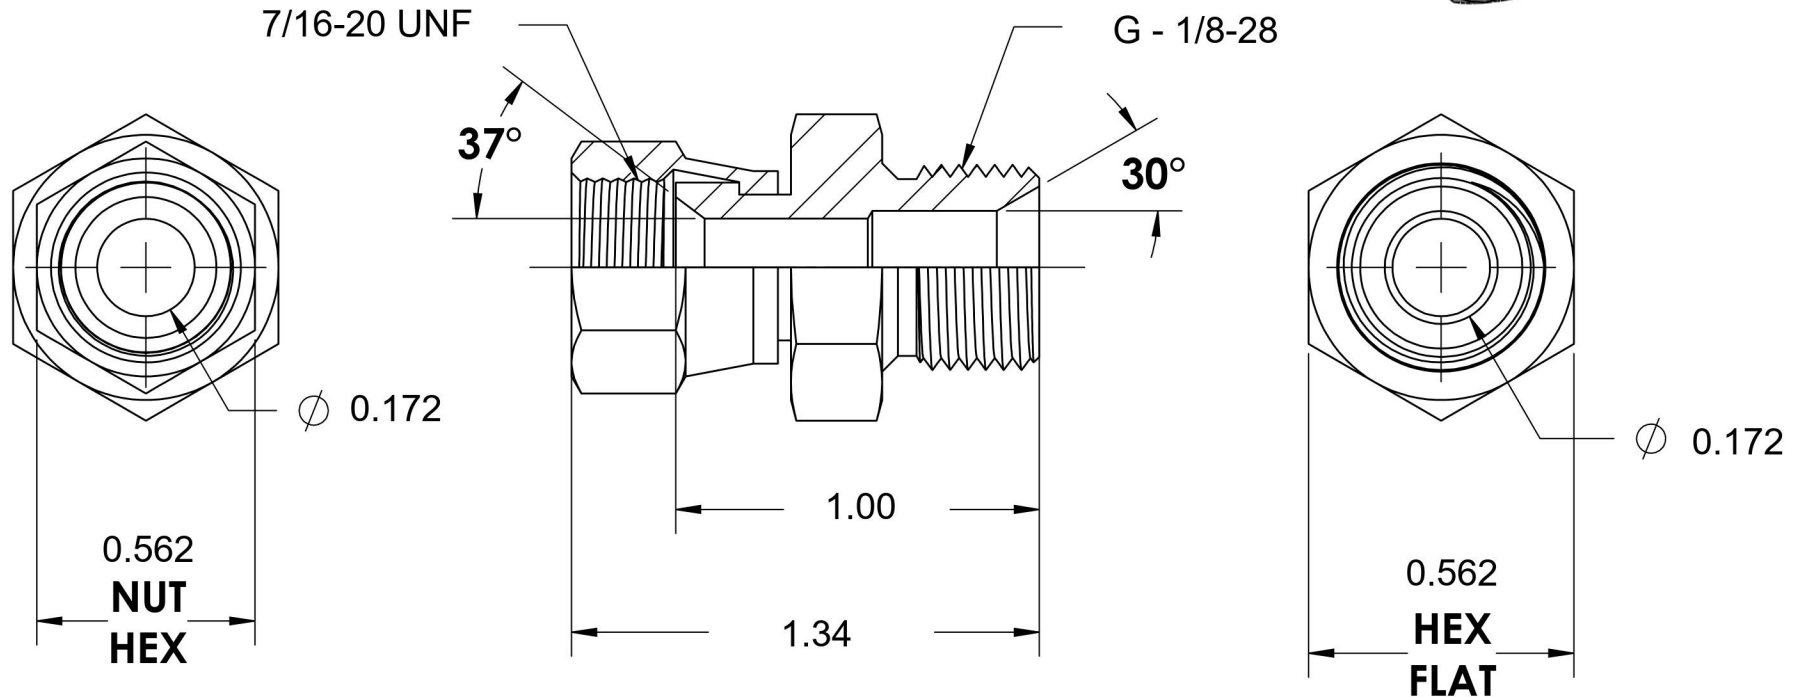

# 7022-04-02-SS

Stainless Steel, SAE J514 37° Flare Swivel Male BSPP Port/Line Connector, 1/4" Female JIC Swivel x 1/8-28 Male BSPP 60° Line/Port

6701 Cochran Road  
Solon, Ohio 44139  
Phone: (440) 248-1880  
Toll Free: 1-888-331-1523

<b>Temperature Rating</b>	<b>Material</b>	<b>Industry Standards</b>	<b>Series</b>
-425°F to 1200°F	316/316L Stainless Steel	SAE J514, ISO 1179	7022-SS
<b>Pressure Rating</b>	<b>Finish</b>	ISO 8434-6	<b>Series Description</b>
5100 psi	Passivated		SAE J514 37° Flare Swivel Male BSPP Port/Line Connector