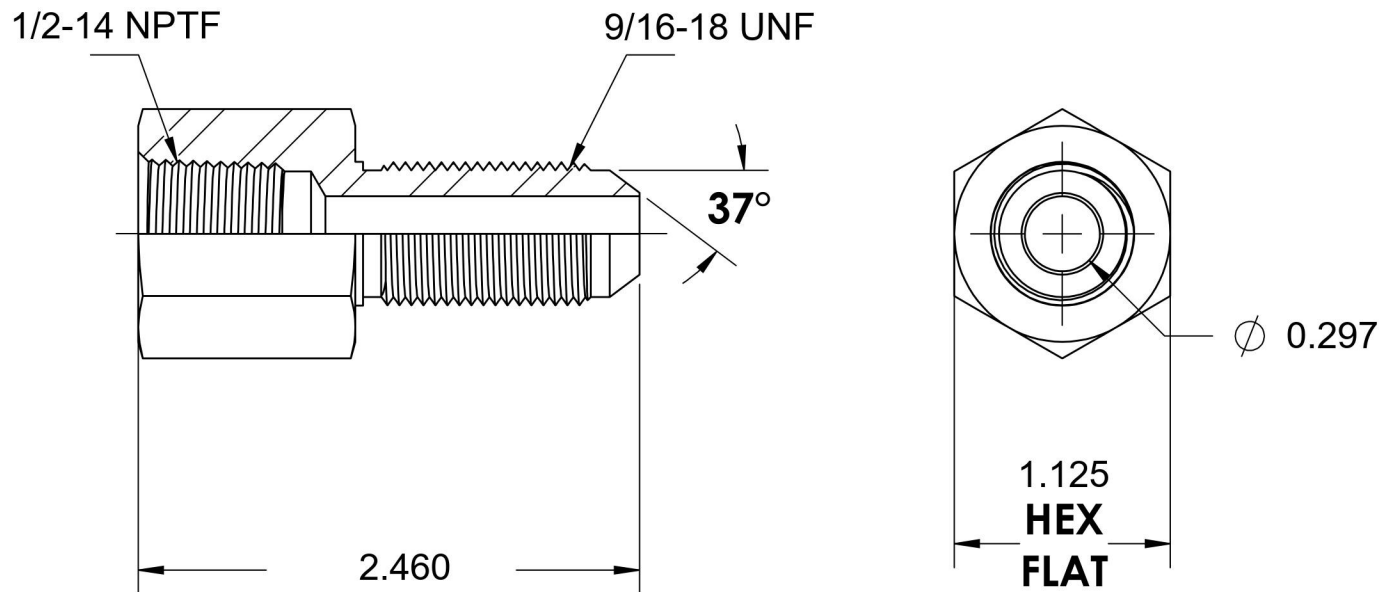

# 2705-08-06-SS

Stainless Steel, SAE J514 Flared Tube Female Bulkhead, 1/2" Female NPTF x 3/8" Male JIC

6701 Cochran Road  
Solon, Ohio 44139  
Phone: (440) 248-1880  
Toll Free: 1-888-331-1523

<b>Temperature Rating</b> -425°F to 1200°F	<b>Material</b> 316/316L Stainless Steel	<b>Industry Standards</b> SAE J514 , SAE J476	<b>Series</b> 2705
<b>Pressure Rating</b> 6000 psi	<b>Finish</b> Passivated		<b>Series Description</b> SAE J514 Flared Tube Female Bulkhead