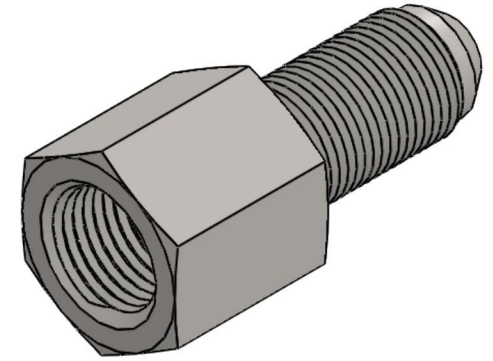

# 2705-08-06-SS

Stainless Steel, SAE J514 Flared Tube Female Bulkhead, 1/2" Female NPTF x 3/8" Male JIC

6701 Cochran Road  
Solon, Ohio 44139  
Phone: (440) 248-1880  
Toll Free: 1-888-331-1523

<b>Temperature Rating</b> -425°F to 1200°F	<b>Material</b> 316/316L Stainless Steel	<b>Industry Standards</b> SAE J514 , SAE J476	<b>Series</b> 2705
<b>Pressure Rating</b> 6000 psi	<b>Finish</b> Passivated		<b>Series Description</b> SAE J514 Flared Tube Female Bulkhead