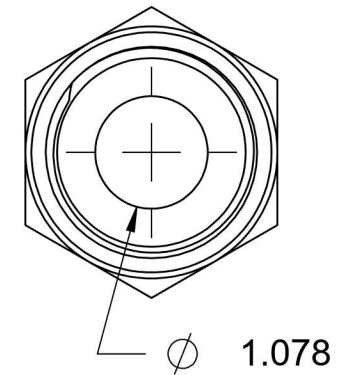

# 6400-24-20-O-SS

Stainless Steel, SAE J514 37° Flare Port Connector, 1-1/2" Male JIC x 1-5/8-12 Male ORB

6701 Cochran Road  
Solon, Ohio 44139  
Phone: (440) 248-1880  
Toll Free: 1-888-331-1523

<b>Temperature Rating</b>	<b>Material</b>	<b>Industry Standards</b>	<b>Series</b>
-40°F to 250°F	316/316L Stainless Steel	SAE J514, SAE J1926-3	6400-O-SS
<b>Pressure Rating</b>	<b>Finish</b>		<b>Series Description</b>
3600 psi	Passivated		SAE J514 37° Flare Port Connector