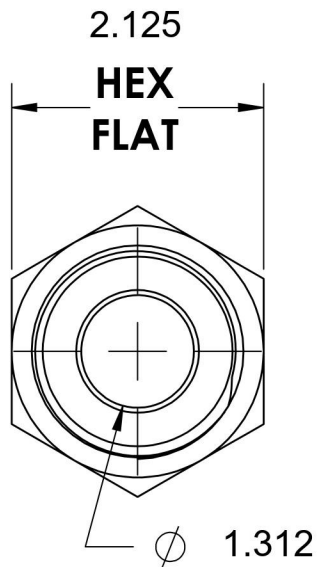

# 6400-24-20-O-SS

Stainless Steel, SAE J514 37° Flare Port Connector, 1-1/2" Male JIC x 1-5/8-12 Male ORB

6701 Cochran Road  
Solon, Ohio 44139  
Phone: (440) 248-1880  
Toll Free: 1-888-331-1523

<b>Temperature Rating</b>	<b>Material</b>	<b>Industry Standards</b>	<b>Series</b>
-40°F to 250°F	316/316L Stainless Steel	SAE J514, SAE J1926-3	6400-O-SS
<b>Pressure Rating</b>	<b>Finish</b>		<b>Series Description</b>
3600 psi	Passivated		SAE J514 37° Flare Port Connector