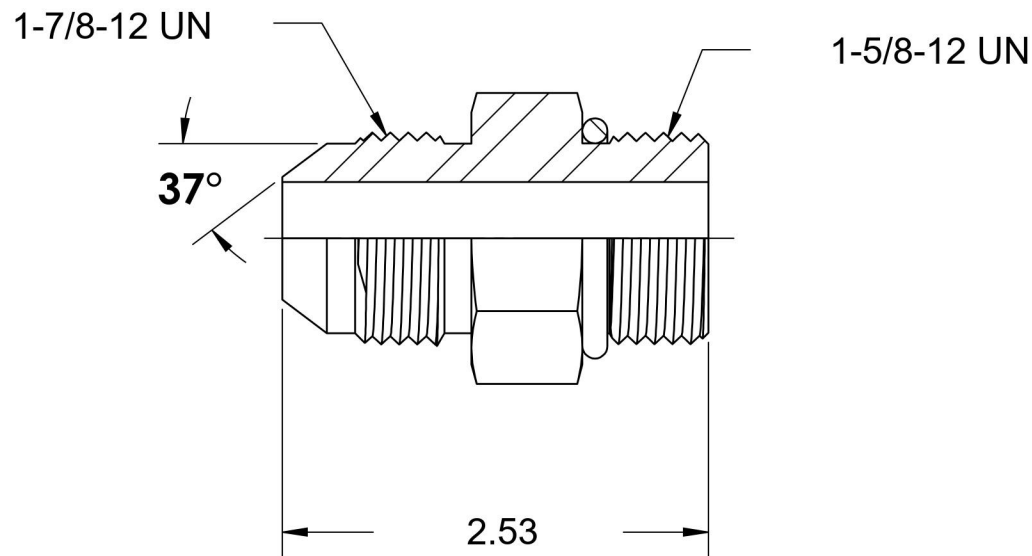

# 6400-24-20-O-SS

Stainless Steel, SAE J514 37° Flare Port Connector, 1-1/2" Male JIC x 1-5/8-12 Male ORB

6701 Cochran Road  
Solon, Ohio 44139  
Phone: (440) 248-1880  
Toll Free: 1-888-331-1523

<b>Temperature Rating</b>	<b>Material</b>	<b>Industry Standards</b>	<b>Series</b>
-40°F to 250°F	316/316L Stainless Steel	SAE J514, SAE J1926-3	6400-O-SS
<b>Pressure Rating</b>	<b>Finish</b>		<b>Series Description</b>
3600 psi	Passivated		SAE J514 37° Flare Port Connector