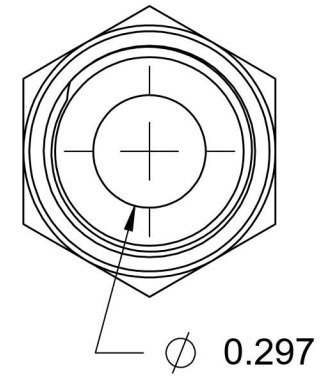

# 6400-06-06-O

Steel, SAE J514 37° Flare Port Connector, 3/8" Male JIC x 9/16-18 Male ORB

6701 Cochran Road  
Solon, Ohio 44139  
Phone: (440) 248-1880  
Toll Free: 1-888-331-1523

<b>Temperature Rating</b> -40°F to 250°F	<b>Material</b> C1045 / 12L14 Steel	<b>Industry Standards</b> SAE J514, SAE J1926-3 ASTM B633	<b>Series</b> 6400-O
<b>Pressure Rating</b> 6000 psi	<b>Finish</b> Trivalent Zinc		<b>Series Description</b> SAE J514 37° Flare Port Connector