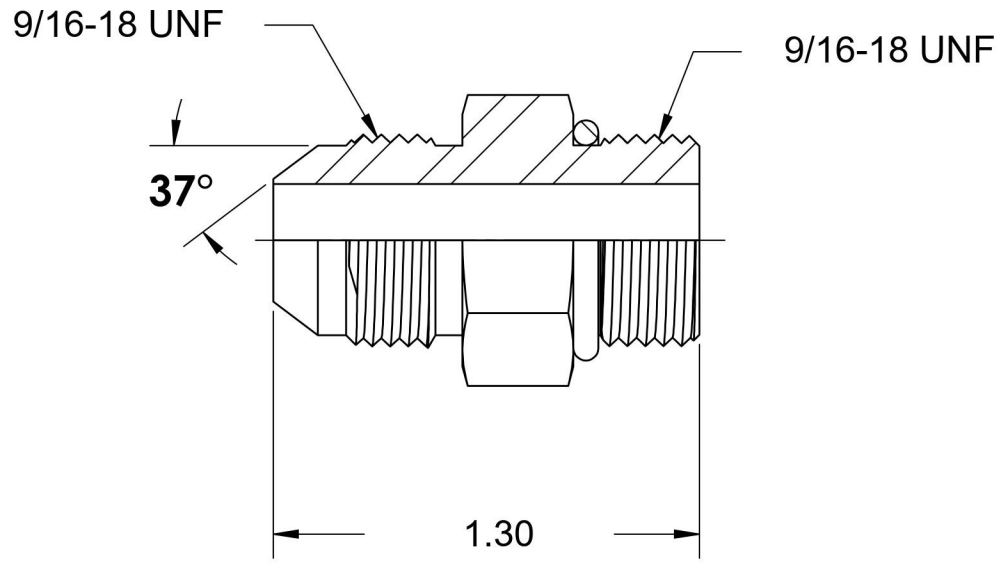

# 6400-06-06-O

Steel, SAE J514 37° Flare Port Connector, 3/8" Male JIC x 9/16-18 Male ORB

6701 Cochran Road  
Solon, Ohio 44139  
Phone: (440) 248-1880  
Toll Free: 1-888-331-1523

<b>Temperature Rating</b> -40°F to 250°F	<b>Material</b> C1045 / 12L14 Steel	<b>Industry Standards</b> SAE J514, SAE J1926-3 ASTM B633	<b>Series</b> 6400-O
<b>Pressure Rating</b> 6000 psi	<b>Finish</b> Trivalent Zinc		<b>Series Description</b> SAE J514 37° Flare Port Connector