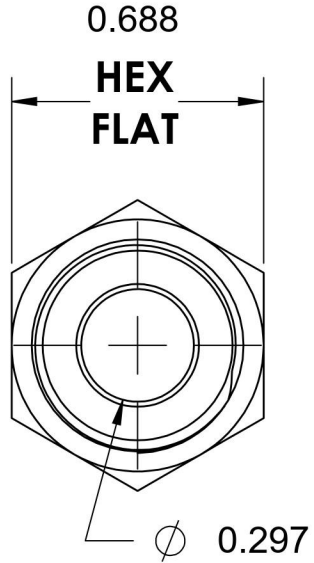

# 6400-06-06-O

Steel, SAE J514 37° Flare Port Connector, 3/8" Male JIC x 9/16-18 Male ORB

6701 Cochran Road  
Solon, Ohio 44139  
Phone: (440) 248-1880  
Toll Free: 1-888-331-1523

<b>Temperature Rating</b> -40°F to 250°F	<b>Material</b> C1045 / 12L14 Steel	<b>Industry Standards</b> SAE J514, SAE J1926-3 ASTM B633	<b>Series</b> 6400-O
<b>Pressure Rating</b> 6000 psi	<b>Finish</b> Trivalent Zinc		<b>Series Description</b> SAE J514 37° Flare Port Connector