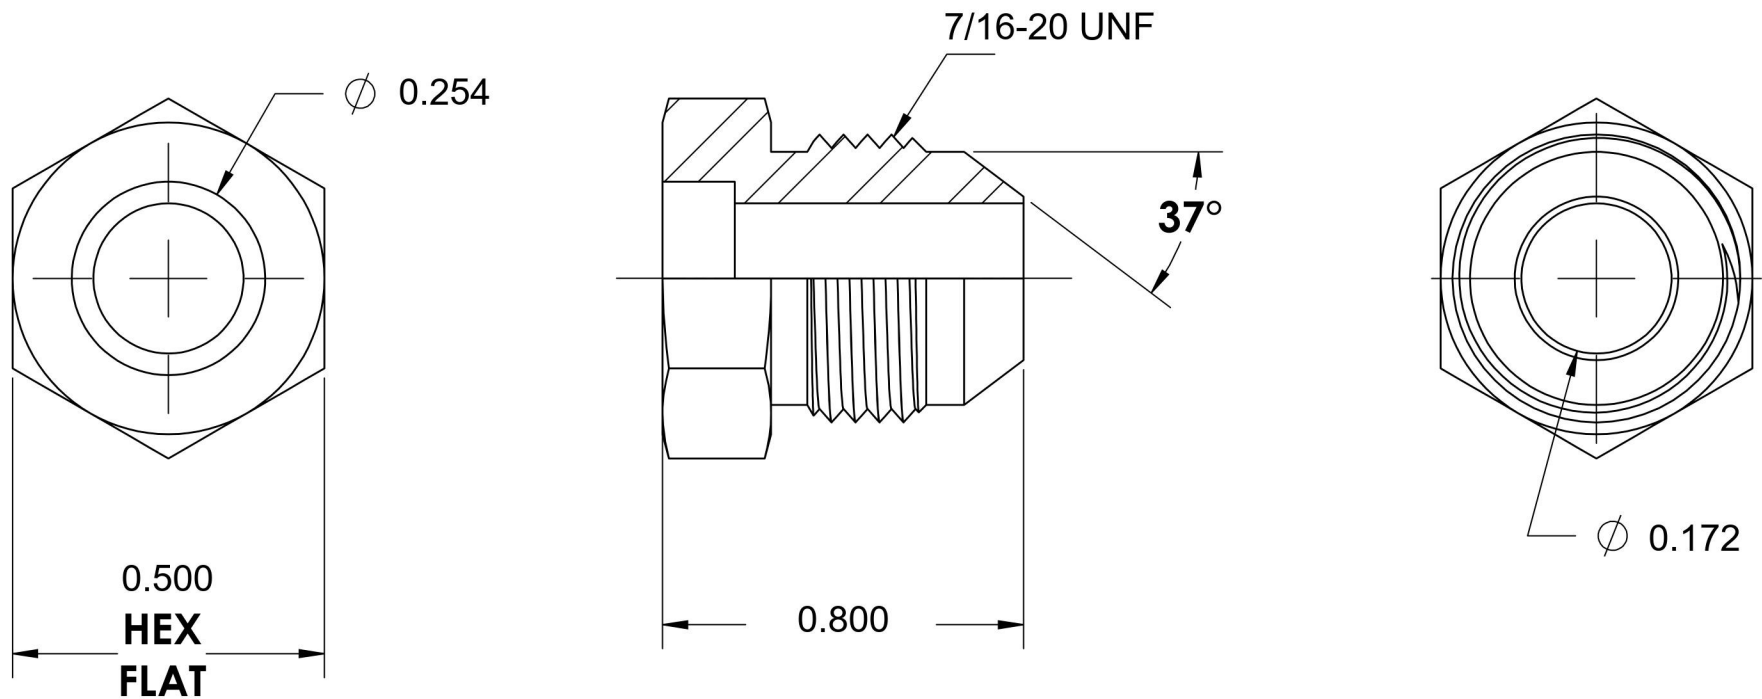

# 0403-04-04

Steel, SAE J514 Tube Bore Male Flared Connector, 1/4" Bore x 1/4" Male JIC

6701 Cochran Road  
Solon, Ohio 44139  
Phone: (440) 248-1880  
Toll Free: 1-888-331-1523

<b>Temperature Rating</b>	<b>Material</b>	<b>Industry Standards</b>	<b>Series</b>
-65°F to 500°F	1018/1020 Steel	SAE J514	0403
<b>Pressure Rating</b>	<b>Finish</b>		<b>Series Description</b>
7500 psi	Oil Dipped		SAE J514 Tube Bore Male Flared Connector