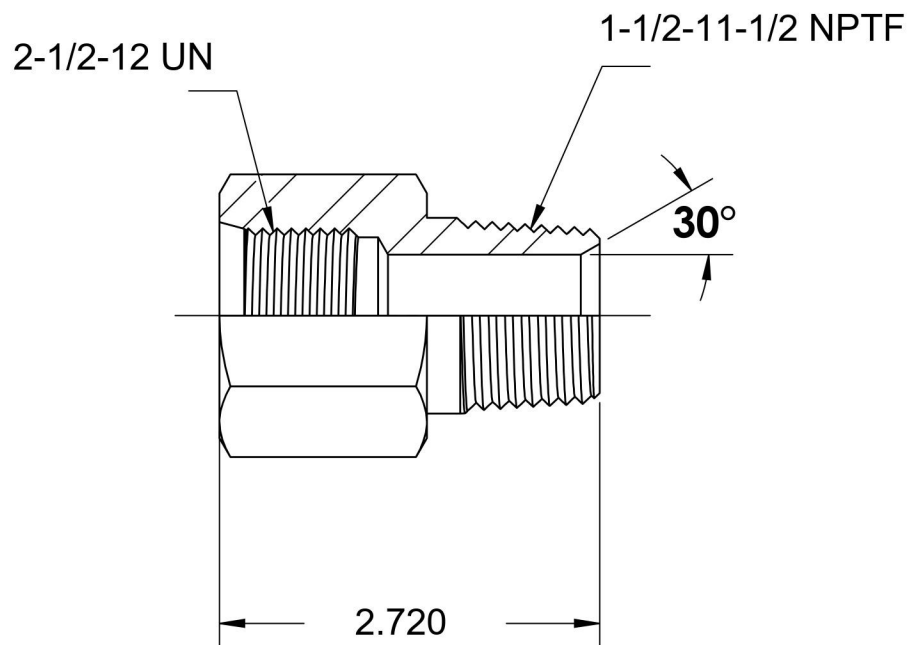

6404-32-24

Steel, SAE J1926 O-Ring Boss Male Adapter, 2-1/2-12 Female ORB x 1-1/2" Male NPTF 30°

6701 Cochran Road
Solon, Ohio 44139
Phone: (440) 248-1880
Toll Free: 1-888-331-1523

Temperature Rating -65°F to 500°F	Material C1045/12L14 Steel	Industry Standards SAE J1926-1, SAE J476 ASTM B633	Series 6404
Pressure Rating 1500 psi	Finish Trivalent Zinc		Series Description SAE J1926 O-Ring Boss Male Adapter