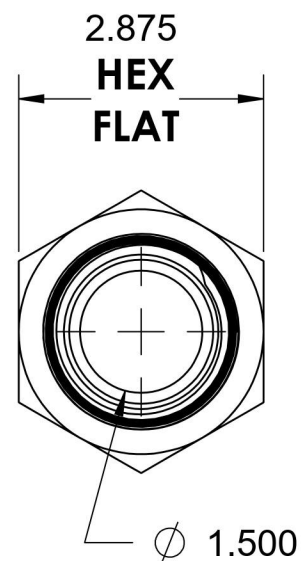

6404-32-24

Steel, SAE J1926 O-Ring Boss Male Adapter, 2-1/2-12 Female ORB x 1-1/2" Male NPTF 30°

6701 Cochran Road
Solon, Ohio 44139
Phone: (440) 248-1880
Toll Free: 1-888-331-1523

Temperature Rating -65°F to 500°F	Material C1045/12L14 Steel	Industry Standards SAE J1926-1, SAE J476 ASTM B633	Series 6404
Pressure Rating 1500 psi	Finish Trivalent Zinc		Series Description SAE J1926 O-Ring Boss Male Adapter