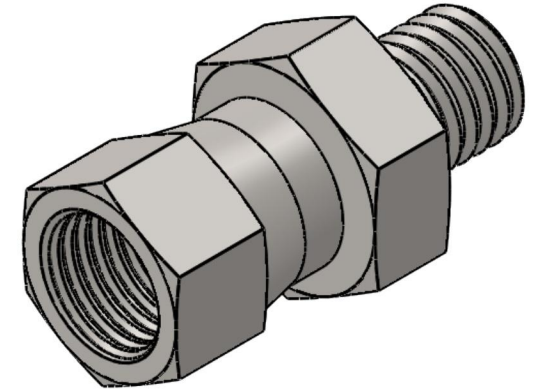

7025-10-22

Steel, SAE J514 37° Flare Swivel Male Metric Port/Line Connector, 5/8" Female JIC Swivel x M22X1.5 Male Metric 60° Line/Port

6701 Cochran Road
Solon, Ohio 44139
Phone: (440) 248-1880
Toll Free: 1-888-331-1523

Temperature Rating	Material	Industry Standards	Series
-65°F to 500°F	C1045 / 12L14 Steel	SAE J514, ISO 9974	7025
Pressure Rating	Finish	ASTM B633	Series Description
5000 psi	Trivalent Zinc		SAE J514 37° Flare Swivel Male Metric Port/Line Connector