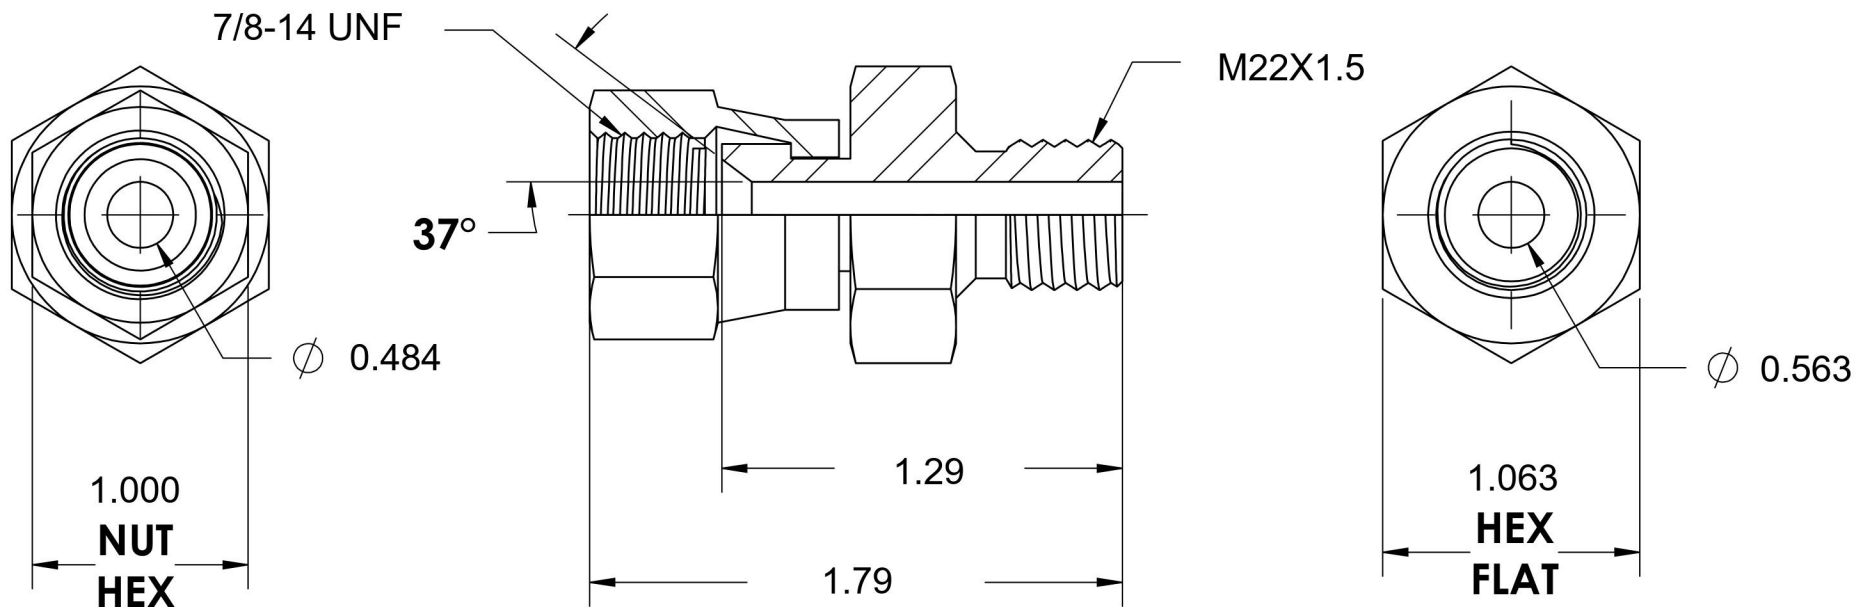

7025-10-22

Steel, SAE J514 37° Flare Swivel Male Metric Port/Line Connector, 5/8" Female JIC Swivel x M22X1.5 Male Metric 60° Line/Port

6701 Cochran Road
Solon, Ohio 44139
Phone: (440) 248-1880
Toll Free: 1-888-331-1523

Temperature Rating	Material	Industry Standards	Series
-65°F to 500°F	C1045 / 12L14 Steel	SAE J514, ISO 9974	7025
Pressure Rating	Finish	ASTM B633	Series Description
5000 psi	Trivalent Zinc		SAE J514 37° Flare Swivel Male Metric Port/Line Connector