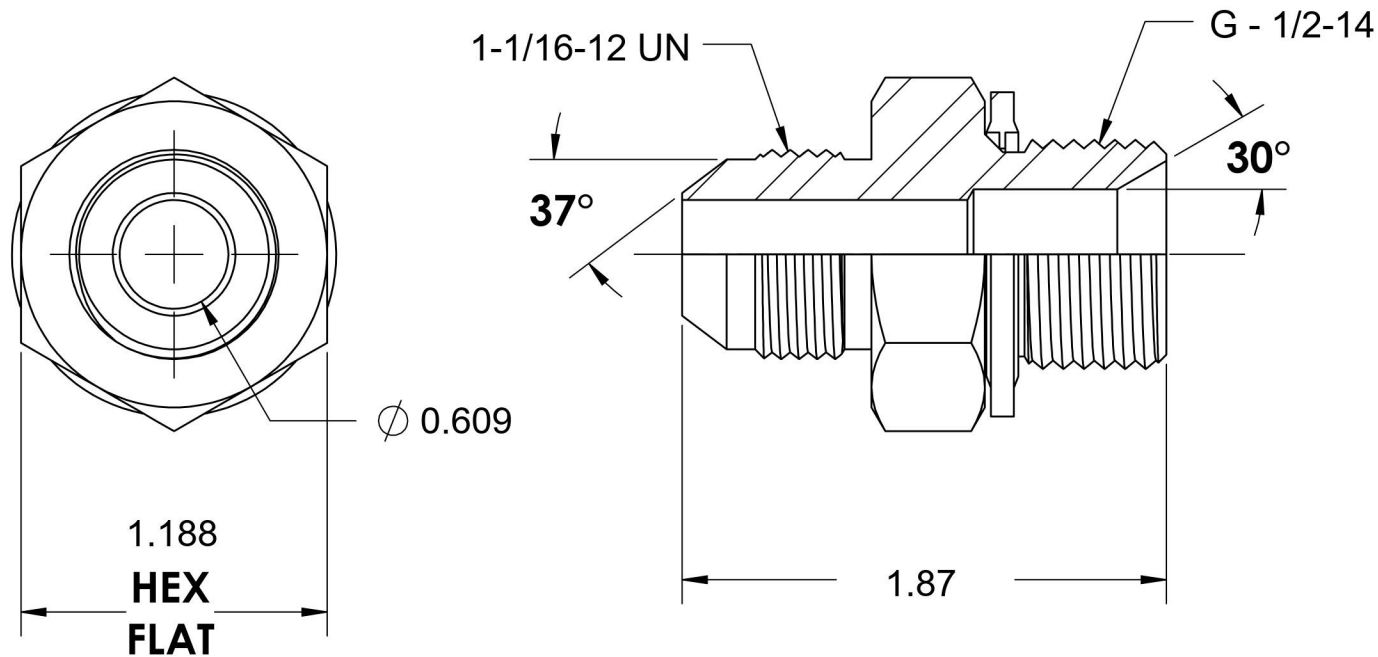

7002-12-08-SS-BS

Stainless Steel, SAE J514 37° Flare BSPP Type (D) Bonded Seal Port/Line Adapter, 3/4" Male JIC x 1/2-14 Male BSPP 60° Line/Port

6701 Cochran Road
Solon, Ohio 44139
Phone: (440) 248-1880
Toll Free: 1-888-331-1523

Temperature Rating	Material	Industry Standards	Series
-22°F to 257°F	316/316L Stainless Steel	SAE J514, ISO 1179	7002-BS-SS
Pressure Rating	Finish		Series Description
2900 psi	Passivated		SAE J514 37° Flare BSPP Type (D) Bonded Seal Port/Line Adapter