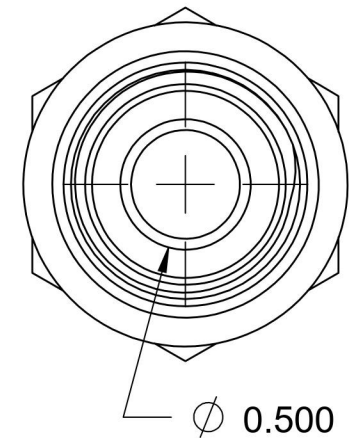

7002-12-08-SS-BS

Stainless Steel, SAE J514 37° Flare BSPP Type (D) Bonded Seal Port/Line Adapter, 3/4" Male JIC x 1/2-14 Male BSPP 60° Line/Port

6701 Cochran Road
Solon, Ohio 44139
Phone: (440) 248-1880
Toll Free: 1-888-331-1523