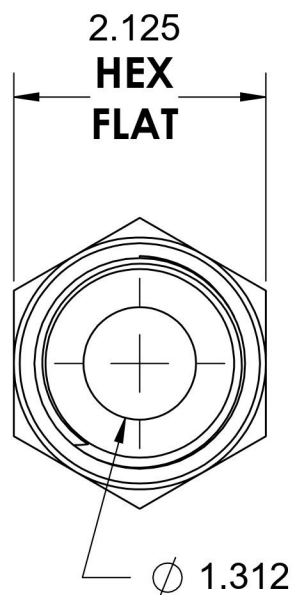

6401-24-24-O

Steel, SAE J1926 O-Ring Boss Male Adapter, 1-7/8-12 Male ORB x 1-1/2" Male NPTF 30°

6701 Cochran Road
Solon, Ohio 44139
Phone: (440) 248-1880
Toll Free: 1-888-331-1523

Temperature Rating -40°F to 250°F	Material C1045 / 12L14 Steel	Industry Standards SAE J1926-3, SAE J476 SAE J515, ASTM B633	Series 6401-O
Pressure Rating 3000 psi	Finish Trivalent Zinc		Series Description SAE J1926 O-Ring Boss Male Adapter