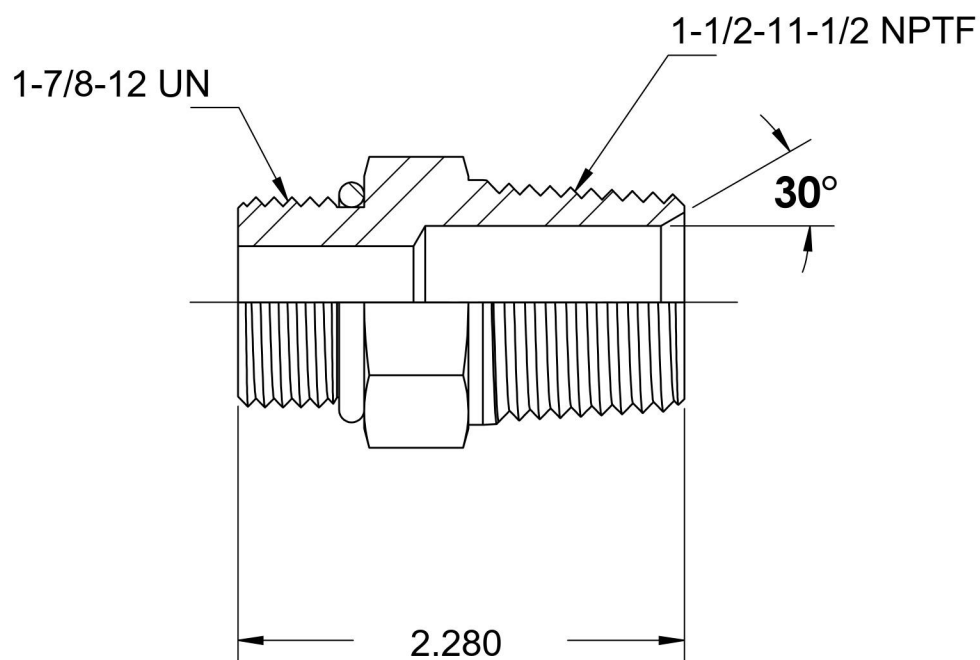

6401-24-24-O

Steel, SAE J1926 O-Ring Boss Male Adapter, 1-7/8-12 Male ORB x 1-1/2" Male NPTF 30°

6701 Cochran Road
Solon, Ohio 44139
Phone: (440) 248-1880
Toll Free: 1-888-331-1523

Temperature Rating -40°F to 250°F	Material C1045 / 12L14 Steel	Industry Standards SAE J1926-3, SAE J476 SAE J515, ASTM B633	Series 6401-O
Pressure Rating 3000 psi	Finish Trivalent Zinc		Series Description SAE J1926 O-Ring Boss Male Adapter