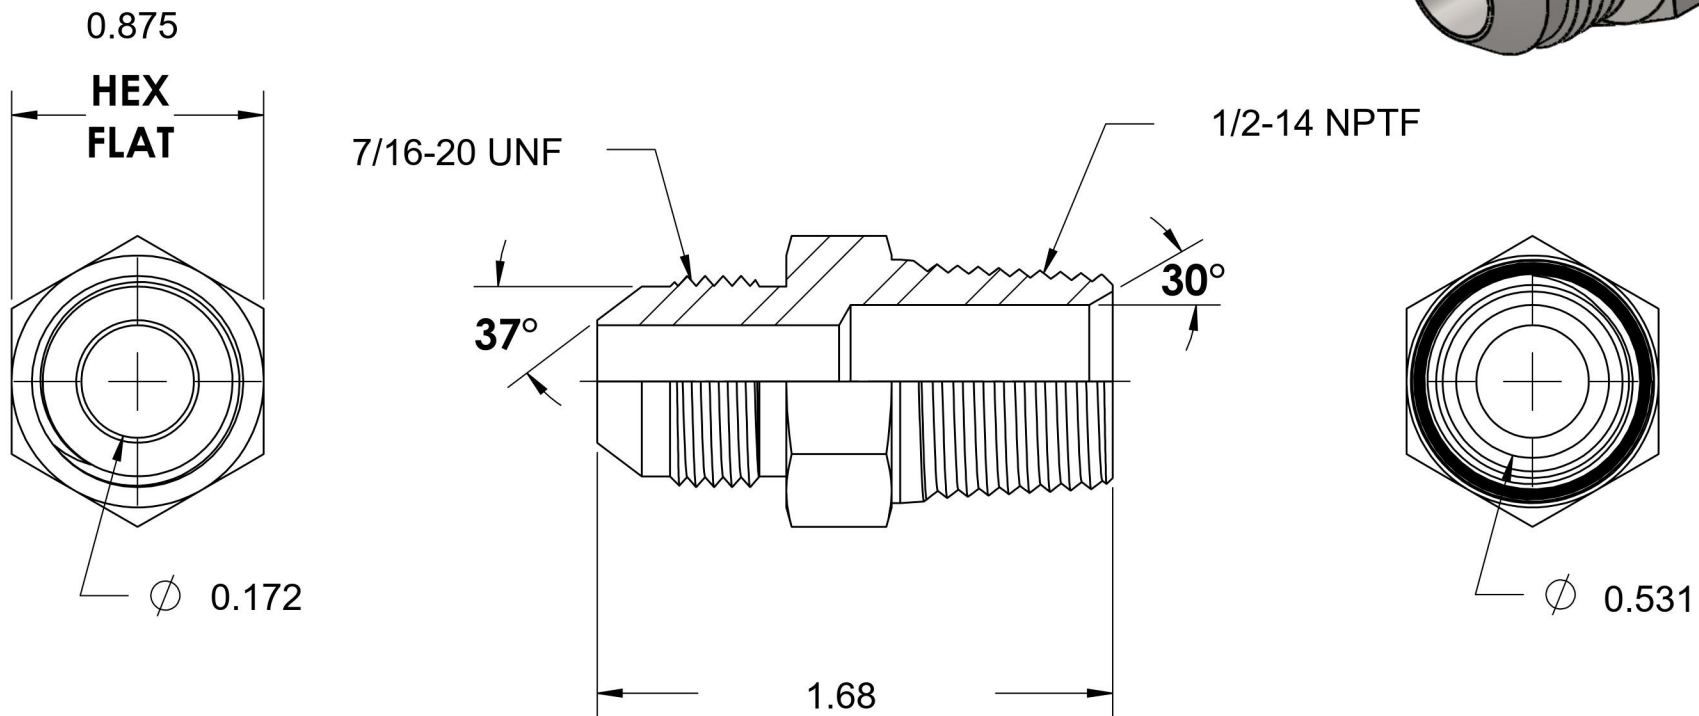

# 2404-04-08

Steel, SAE J514 37° Flare Male Connector, 1/4" Male JIC x 1/2" Male NPTF 30°

6701 Cochran Road  
Solon, Ohio 44139  
Phone: (440) 248-1880  
Toll Free: 1-888-331-1523

<b>Temperature Rating</b>	<b>Material</b>	<b>Industry Standards</b>	<b>Series</b>
-65°F to 500°F	C1045/12L14 Steel	SAE J514 , SAE J476 ASTM B633	<b>2404</b>
<b>Pressure Rating</b>	<b>Finish</b>		<b>Series Description</b>
6000 psi	Trivalent Zinc		SAE J514 37° Flare Male Connector