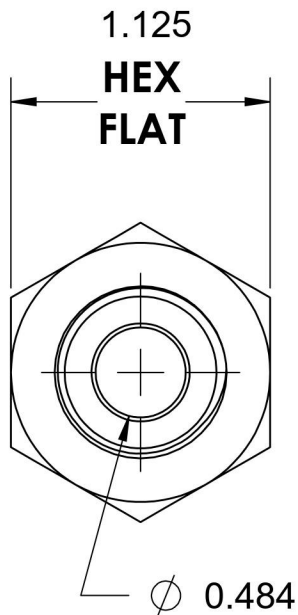

2405-10-08

Steel, SAE J514 Flared Tube Female Connector, 5/8" Male JIC x 1/2" Female NPTF

6701 Cochran Road
Solon, Ohio 44139
Phone: (440) 248-1880
Toll Free: 1-888-331-1523

Temperature Rating

-65°F to 500°F

Series

2405

Series Description

SAE J514 Flared Tube
Female Connector