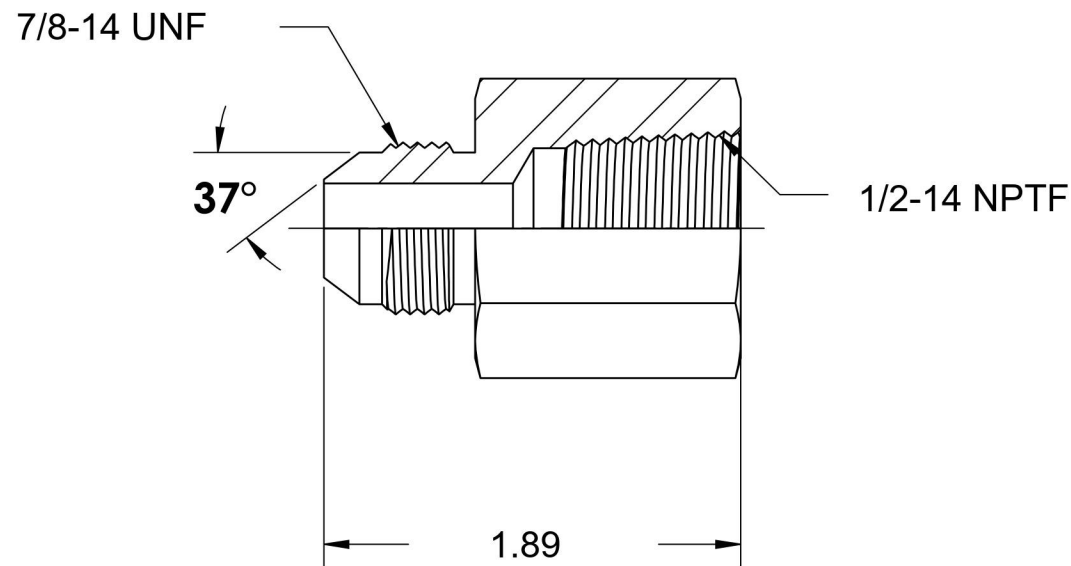

2405-10-08

Steel, SAE J514 Flared Tube Female Connector, 5/8" Male JIC x 1/2" Female NPTF

6701 Cochran Road
Solon, Ohio 44139
Phone: (440) 248-1880
Toll Free: 1-888-331-1523

Temperature Rating

-65°F to 500°F

Series

2405

Series Description

SAE J514 Flared Tube
Female Connector