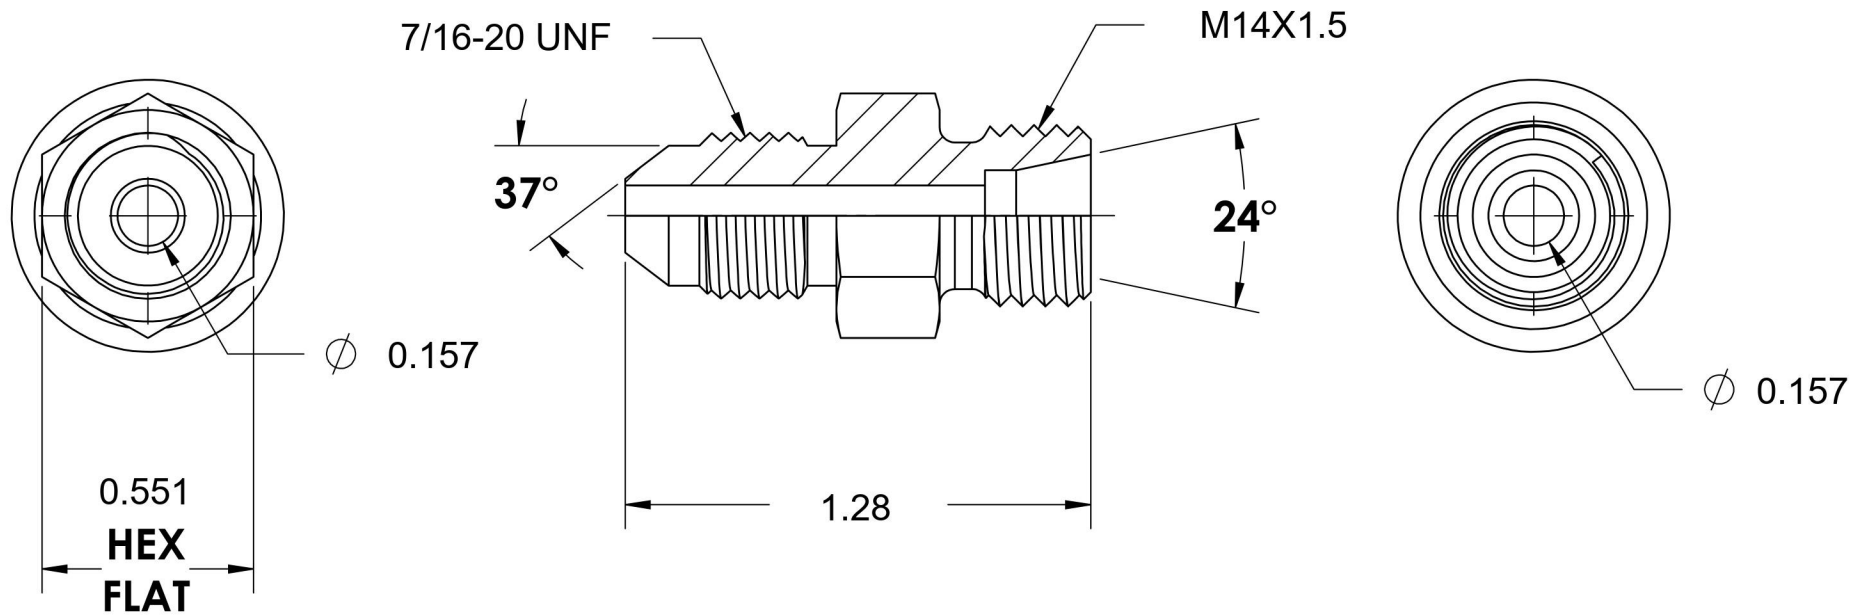

7005-04-S06-14-SS

Stainless Steel, SAE J514 37° Flare/ISO 8434-1 Heavy Series Male Adapter, 1/4" Male JIC x M14X1.5 Male DIN

6701 Cochran Road
Solon, Ohio 44139
Phone: (440) 248-1880
Toll Free: 1-888-331-1523

Temperature Rating -425°F to 1200°F	Material 316/316L Stainless Steel	Industry Standards SAE J514, ISO 8434-1 DIN 2353	Series 7005-DIN HEAVY-SS
Pressure Rating 7500 psi	Finish Passivated		Series Description SAE J514 37° Flare/ISO 8434-1 Heavy Series Male Adapter