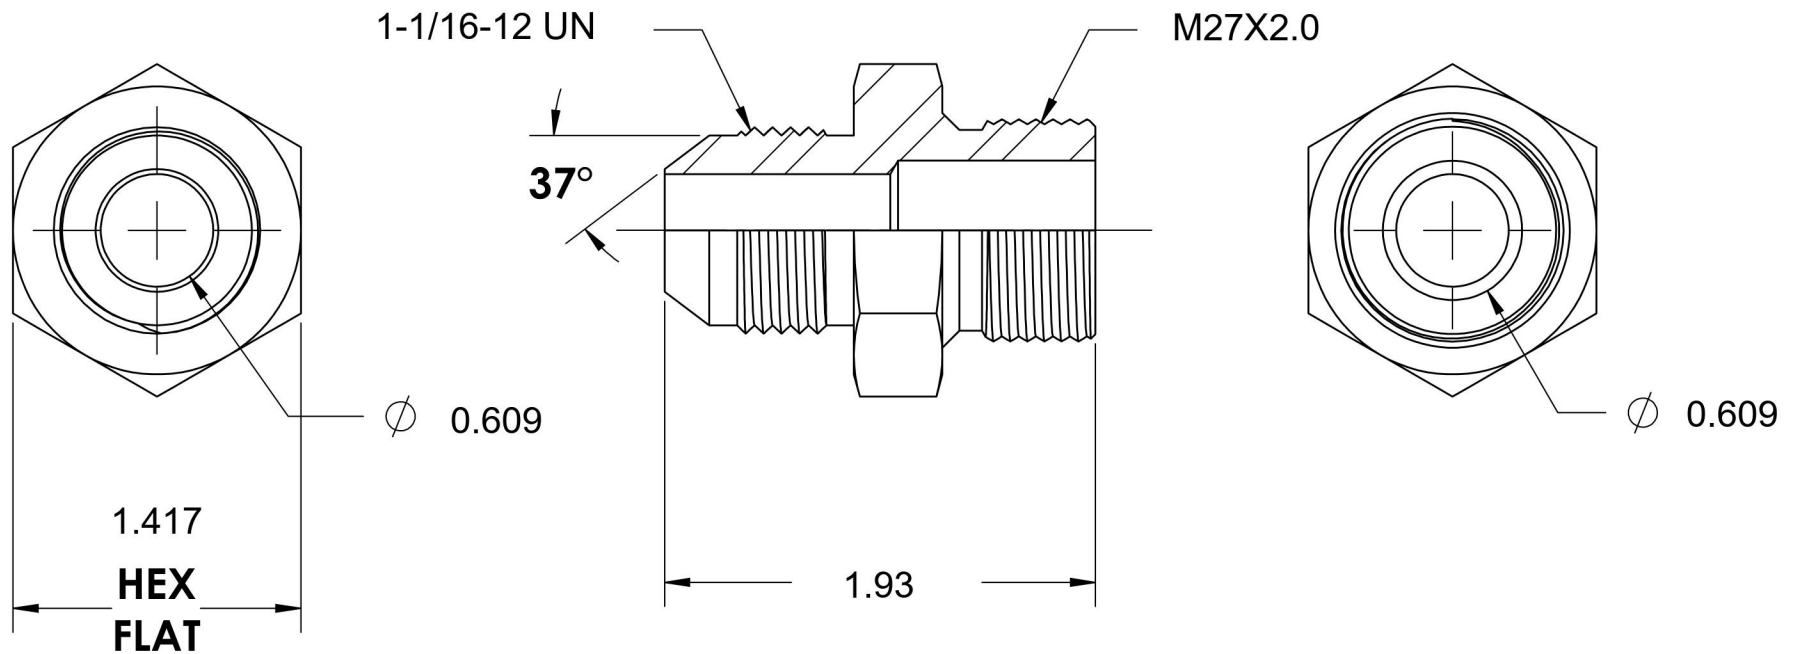

7005-12-27

Steel, SAE J514 37° Flare Male Metric Port/Line Connector, 3/4" Male JIC x M27X2.0 Male Metric 60° Line/Port

6701 Cochran Road
Solon, Ohio 44139
Phone: (440) 248-1880
Toll Free: 1-888-331-1523

Temperature Rating	Material	Industry Standards	Series
-65°F to 500°F	C1045/12L14 Steel	SAE J514, ISO 9974	7005
Pressure Rating	Finish	ASTM B633	Series Description
5000 psi	Trivalent Zinc		SAE J514 37° Flare Male Metric Port/Line Connector