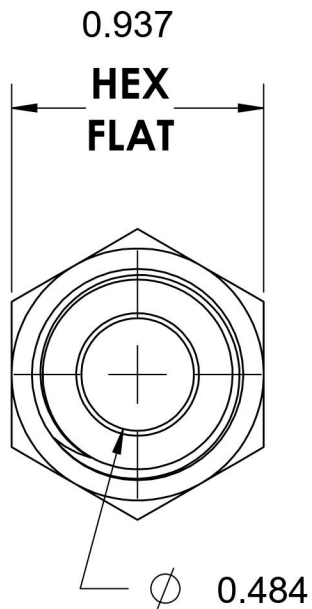

2404-10-06-B

Brass, SAE J514 37° Flare Male Connector, 5/8" Male JIC x 3/8" Male NPTF 30°

6701 Cochran Road
Solon, Ohio 44139
Phone: (440) 248-1880
Toll Free: 1-888-331-1523

Temperature Rating -325°F to 400°F	Material C360 Brass	Industry Standards SAE J514 , SAE J476	Series 2404-B
Pressure Rating 3300 psi	Finish Natural Finish		Series Description SAE J514 37° Flare Male Connector