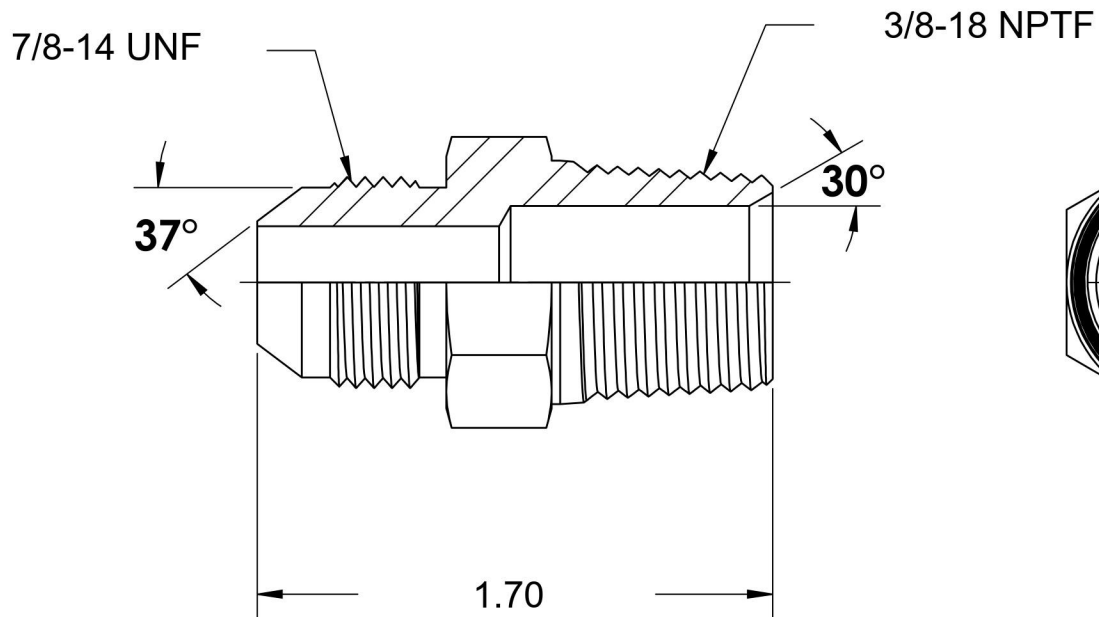

2404-10-06-B

Brass, SAE J514 37° Flare Male Connector, 5/8" Male JIC x 3/8" Male NPTF 30°

6701 Cochran Road
Solon, Ohio 44139
Phone: (440) 248-1880
Toll Free: 1-888-331-1523

Temperature Rating -325°F to 400°F	Material C360 Brass	Industry Standards SAE J514 , SAE J476	Series 2404-B
Pressure Rating 3300 psi	Finish Natural Finish		Series Description SAE J514 37° Flare Male Connector