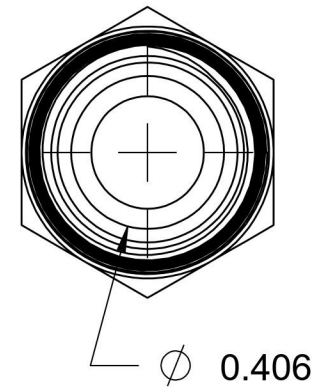

2404-10-06-B

Brass, SAE J514 37° Flare Male Connector, 5/8" Male JIC x 3/8" Male NPTF 30°

6701 Cochran Road
Solon, Ohio 44139
Phone: (440) 248-1880
Toll Free: 1-888-331-1523

Temperature Rating -325°F to 400°F	Material C360 Brass	Industry Standards SAE J514 , SAE J476	Series 2404-B
Pressure Rating 3300 psi	Finish Natural Finish		Series Description SAE J514 37° Flare Male Connector