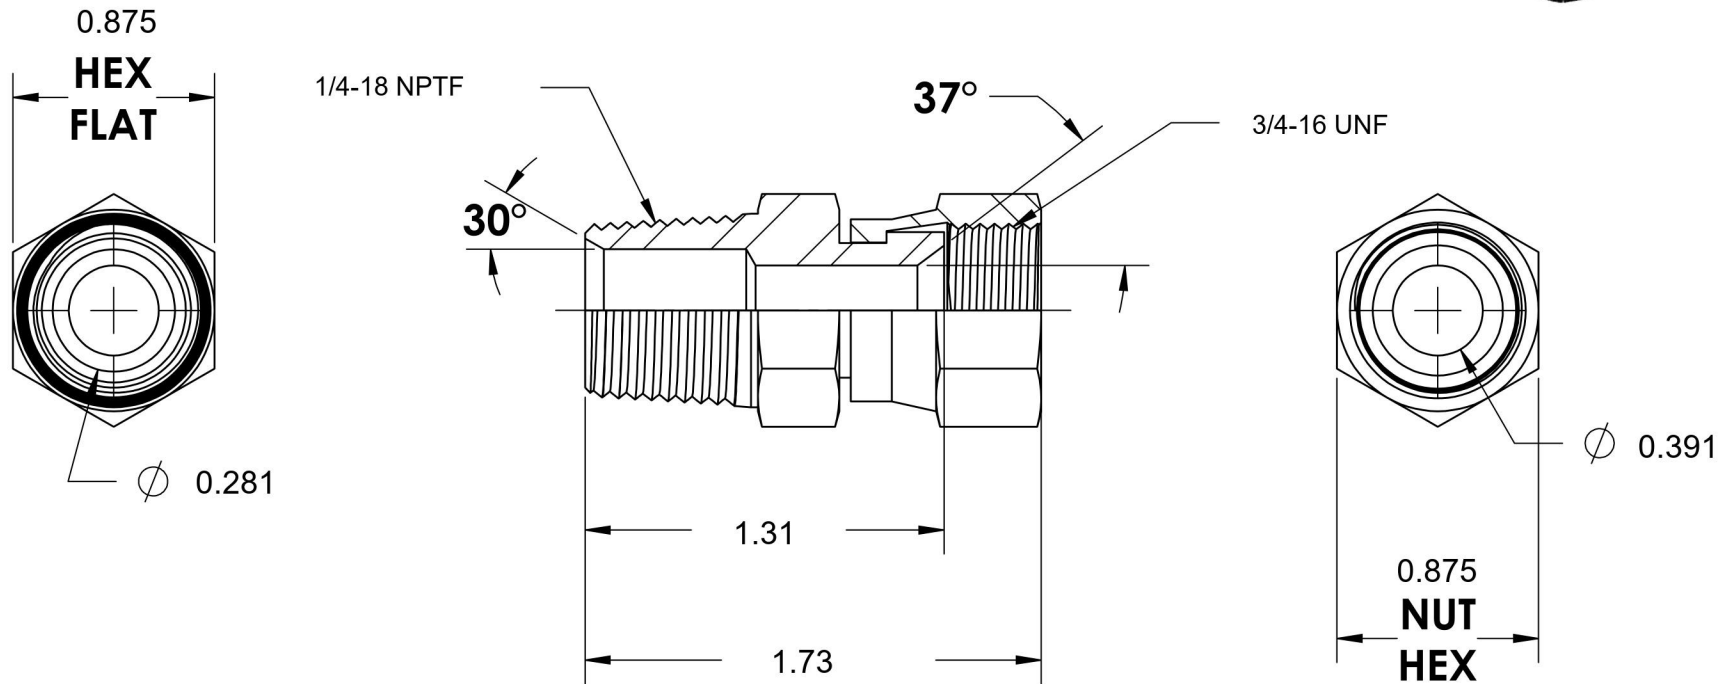

6505-04-08-SS

Stainless Steel, SAE J514 37° Flare Swivel Male Connector, 1/4" Male NPTF 30° x 1/2" Female JIC Swivel

6701 Cochran Road
Solon, Ohio 44139
Phone: (440) 248-1880
Toll Free: 1-888-331-1523

Temperature Rating

-425°F to 1200°F

Pressure Rating

5000 psi

Material

316/316L Stainless Steel

Finish

Passivated

Industry Standards

SAE J514 , SAE J476

Series

6505-SS

Series Description

SAE J514 37° Flare Swivel
Male Connector