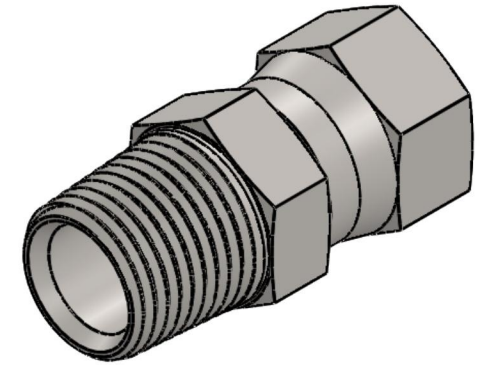

6505-04-08-SS

Stainless Steel, SAE J514 37° Flare Swivel Male Connector, 1/4" Male NPTF 30° x 1/2" Female JIC Swivel

6701 Cochran Road
Solon, Ohio 44139
Phone: (440) 248-1880
Toll Free: 1-888-331-1523

Temperature Rating

-425°F to 1200°F

Pressure Rating

5000 psi

Material

316/316L Stainless Steel

Finish

Passivated

Industry Standards

SAE J514 , SAE J476

Series

6505-SS

Series Description

SAE J514 37° Flare Swivel
Male Connector