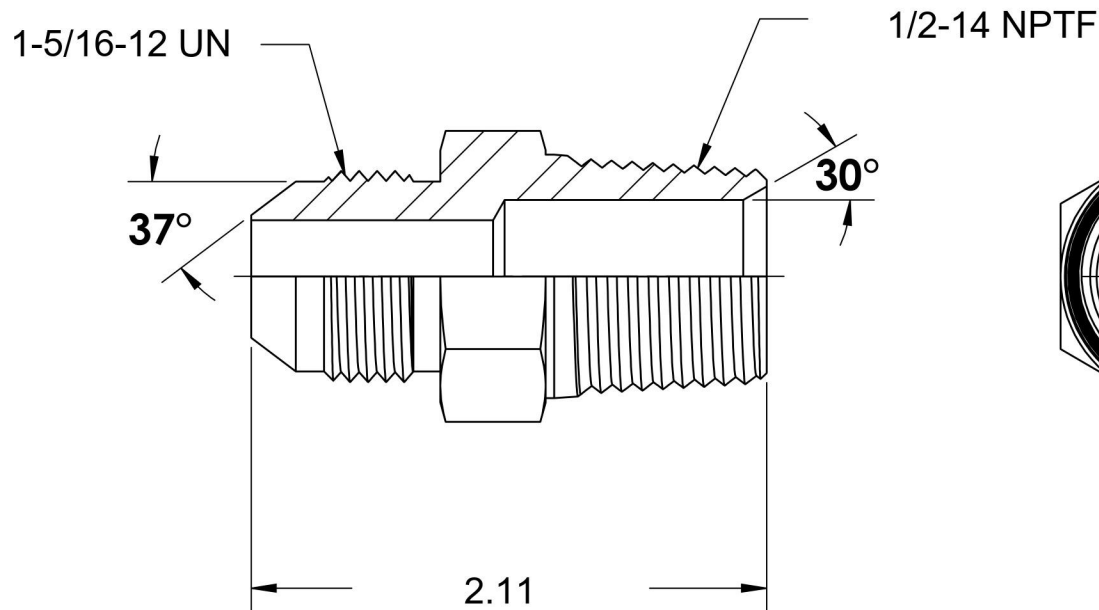

2404-16-08-SS

Stainless Steel, SAE J514 37° Flare Male Connector, 1" Male JIC x 1/2" Male NPTF 30°

6701 Cochran Road
Solon, Ohio 44139
Phone: (440) 248-1880
Toll Free: 1-888-331-1523

Temperature Rating -425°F to 1200°F	Material 316/316L Stainless Steel	Industry Standards SAE J514 , SAE J476	Series 2404-SS
Pressure Rating 4500 psi	Finish Passivated		Series Description SAE J514 37° Flare Male Connector