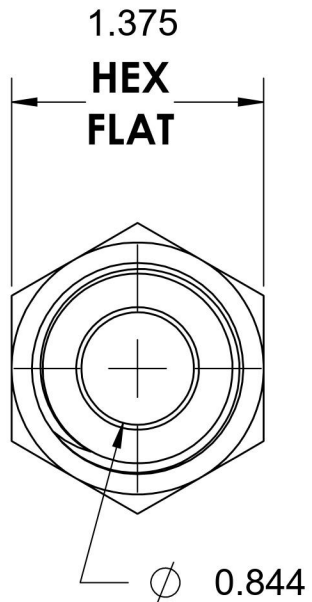

2404-16-08-SS

Stainless Steel, SAE J514 37° Flare Male Connector, 1" Male JIC x 1/2" Male NPTF 30°

6701 Cochran Road
Solon, Ohio 44139
Phone: (440) 248-1880
Toll Free: 1-888-331-1523

Temperature Rating -425°F to 1200°F	Material 316/316L Stainless Steel	Industry Standards SAE J514 , SAE J476	Series 2404-SS
Pressure Rating 4500 psi	Finish Passivated		Series Description SAE J514 37° Flare Male Connector