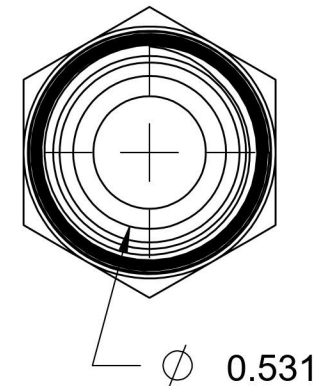

2404-16-08-SS

Stainless Steel, SAE J514 37° Flare Male Connector, 1" Male JIC x 1/2" Male NPTF 30°

6701 Cochran Road
Solon, Ohio 44139
Phone: (440) 248-1880
Toll Free: 1-888-331-1523

Temperature Rating -425°F to 1200°F	Material 316/316L Stainless Steel	Industry Standards SAE J514 , SAE J476	Series 2404-SS
Pressure Rating 4500 psi	Finish Passivated		Series Description SAE J514 37° Flare Male Connector