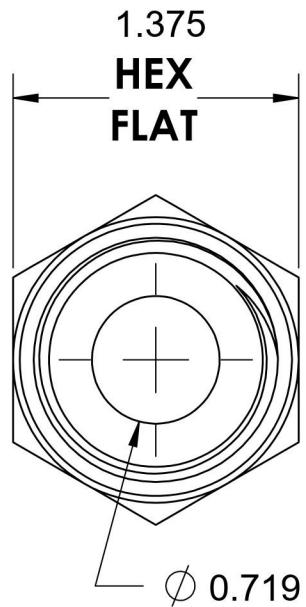

6405-14-12-O

Steel, SAE J1926 O-Ring Boss Female Adapter, 1-3/16-12 Male ORB x 3/4" Female NPTF

6701 Cochran Road
Solon, Ohio 44139
Phone: (440) 248-1880
Toll Free: 1-888-331-1523

Temperature Rating	Material	Industry Standards	Series
-40°F to 250°F	C1045 / 12L14 Steel	SAE J1926-3, SAE J476 SAE J515, ASTM B633	6405-O
Pressure Rating	Finish		Series Description
4000 psi	Trivalent Zinc		SAE J1926 O-Ring Boss Female Adapter