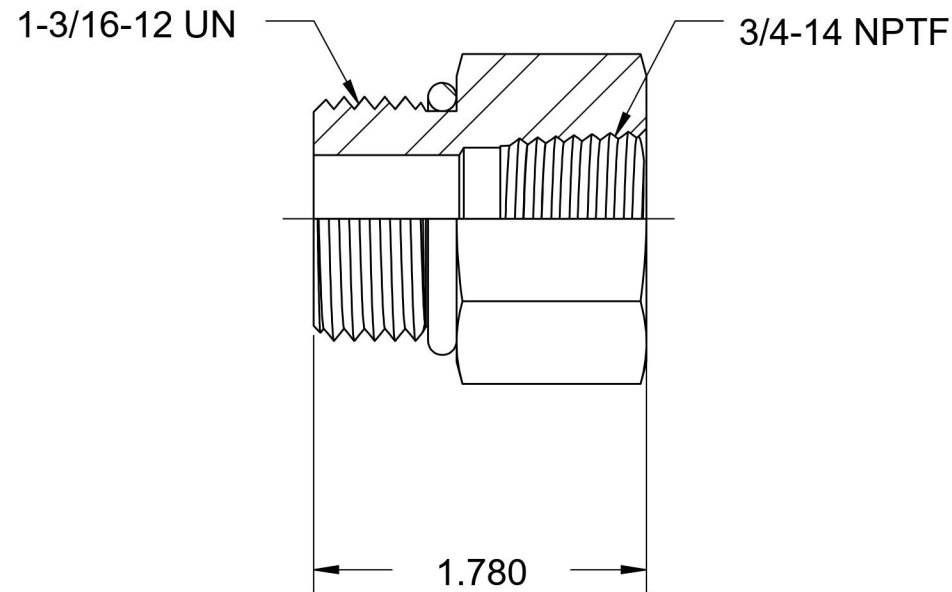

6405-14-12-O

Steel, SAE J1926 O-Ring Boss Female Adapter, 1-3/16-12 Male ORB x 3/4" Female NPTF

6701 Cochran Road
Solon, Ohio 44139
Phone: (440) 248-1880
Toll Free: 1-888-331-1523

Temperature Rating	Material	Industry Standards	Series
-40°F to 250°F	C1045 / 12L14 Steel	SAE J1926-3, SAE J476 SAE J515, ASTM B633	6405-O
Pressure Rating	Finish		Series Description
4000 psi	Trivalent Zinc		SAE J1926 O-Ring Boss Female Adapter