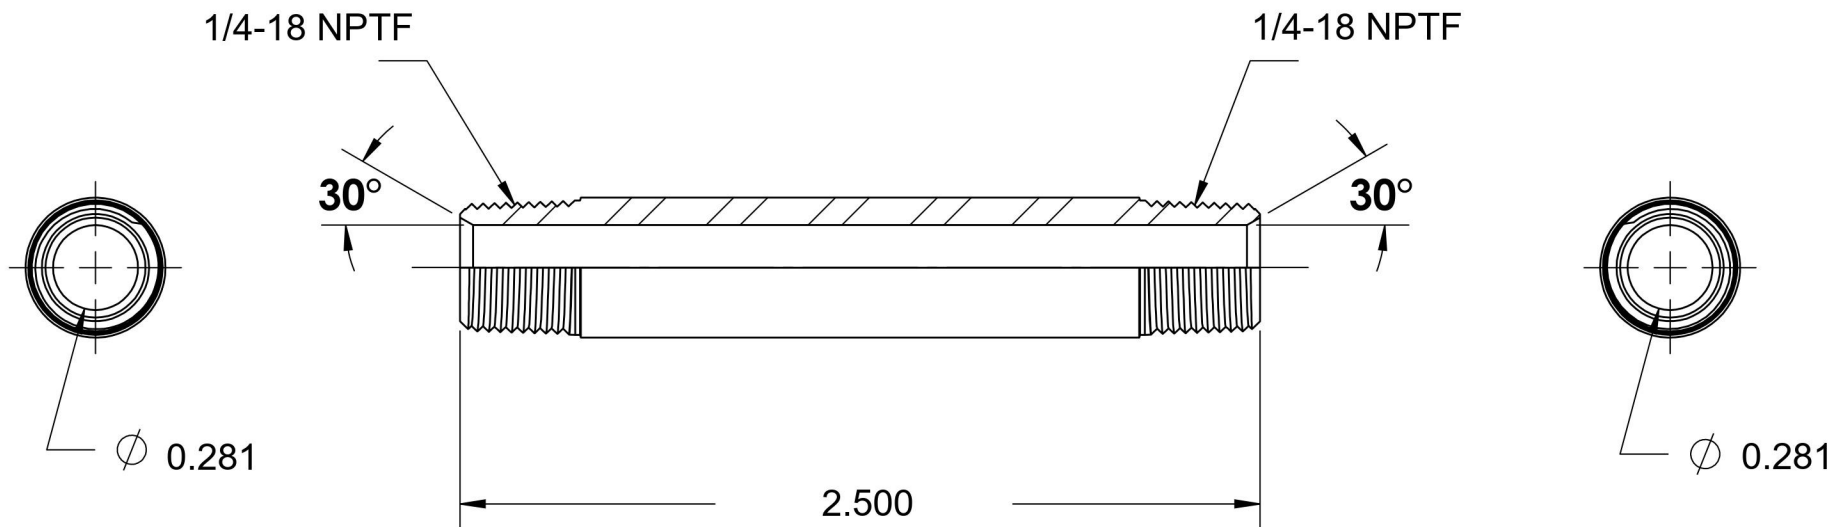

5404-N-04X2.500

Steel, SAE J514 Pipe Long Nipple, 1/4" Male NPTF 30° x 1/4" Male NPTF 30°

6701 Cochran Road
Solon, Ohio 44139
Phone: (440) 248-1880
Toll Free: 1-888-331-1523

Temperature Rating	Material	Industry Standards	Series
-65°F to 500°F	C1045/12L14 Steel	SAE J514, SAE J476 ASTM B633	5404-N
Pressure Rating	Finish		Series Description
6000 psi	Trivalent Zinc		SAE J514 Pipe Long Nipple