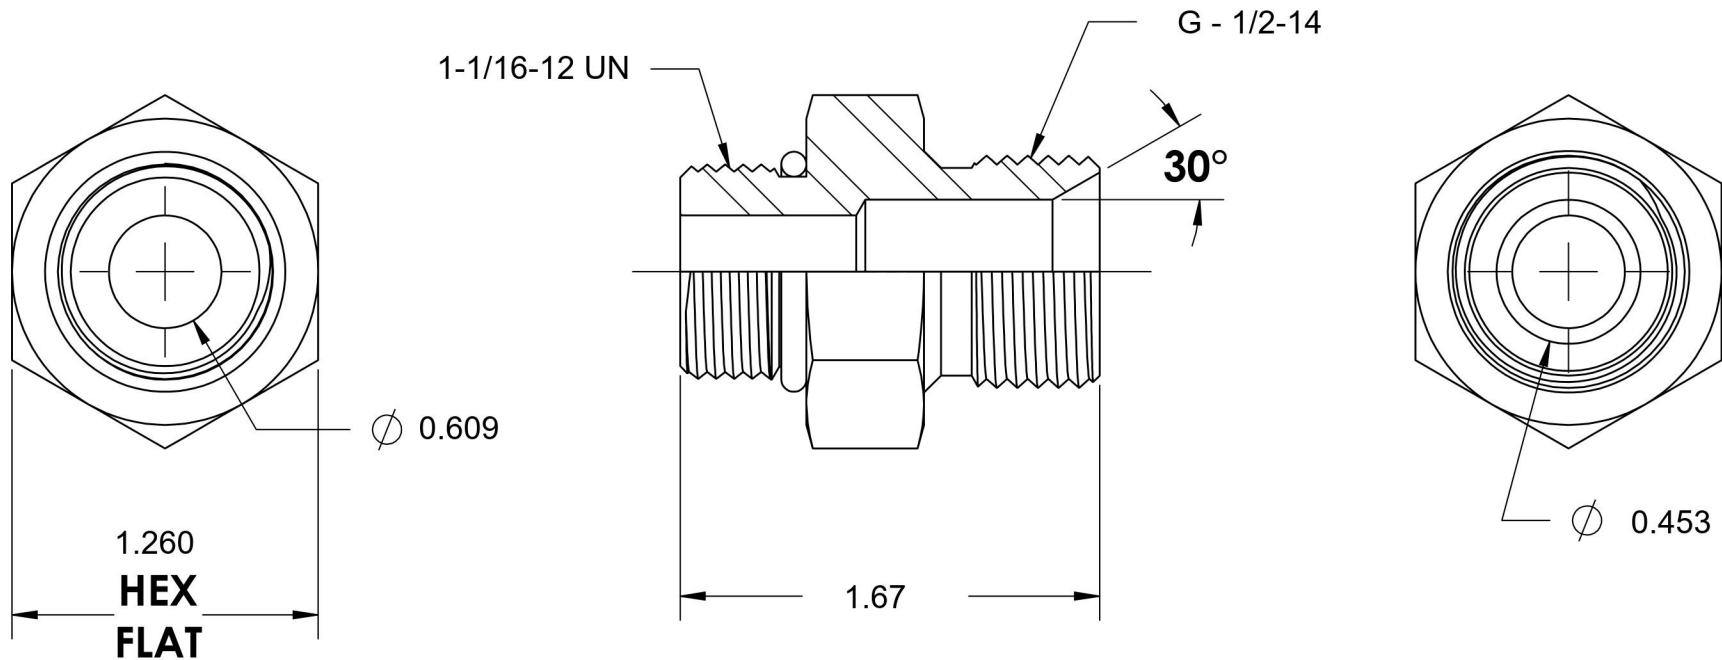

# 7062-12-08-SS

Stainless Steel, SAE J1926 O-Ring Boss Male BSPP Port/Line Adapter, 1-1/16-12 Male ORB x 1/2-14 Male BSPP 60° Line/Port

6701 Cochran Road  
Solon, Ohio 44139  
Phone: (440) 248-1880  
Toll Free: 1-888-331-1523

<b>Temperature Rating</b>	<b>Material</b>	<b>Industry Standards</b>	<b>Series</b>
-40°F to 250°F	316/316L Stainless Steel	SAE J1926, ISO 1179	7062-SS
<b>Pressure Rating</b>	<b>Finish</b>	ISO 8434-6	<b>Series Description</b>
2900 psi	Passivated		SAE J1926 O-Ring Boss Male BSPP Port/Line Adapter