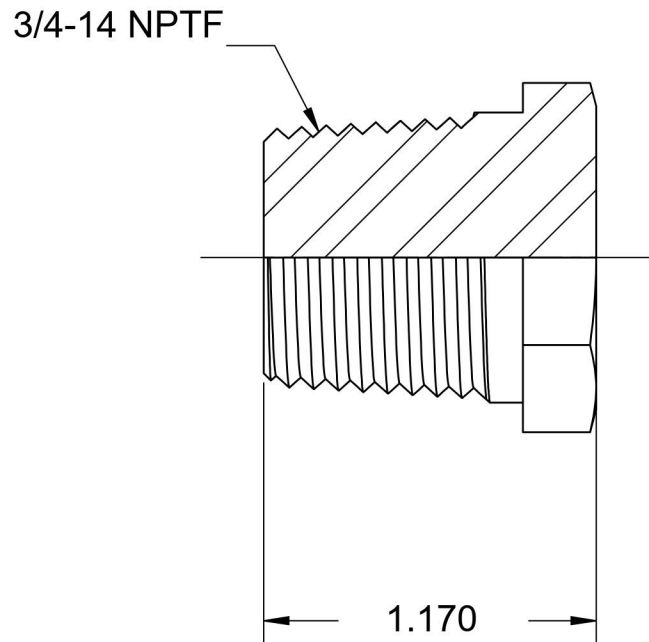

# 5406-P-12-SS

Stainless Steel, SAE J531 Pipe Hex Head Plug, 3/4" Male NPTF

6701 Cochran Road  
Solon, Ohio 44139  
Phone: (440) 248-1880  
Toll Free: 1-888-331-1523

<b>Temperature Rating</b>	<b>Material</b>	<b>Industry Standards</b>	<b>Series</b>
-425°F to 1200°F	316/316L Stainless Steel	SAE J531, SAE J476	5406-P-SS
<b>Pressure Rating</b>	<b>Finish</b>		<b>Series Description</b>
6600 psi	Passivated		SAE J531 Pipe Hex Head Plug