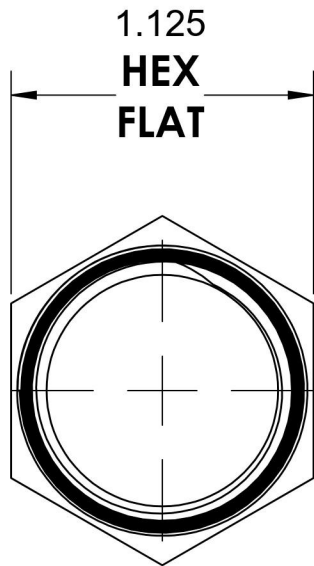

# 5406-P-12-SS

Stainless Steel, SAE J531 Pipe Hex Head Plug, 3/4" Male NPTF

6701 Cochran Road  
Solon, Ohio 44139  
Phone: (440) 248-1880  
Toll Free: 1-888-331-1523

<b>Temperature Rating</b>	<b>Material</b>	<b>Industry Standards</b>	<b>Series</b>
-425°F to 1200°F	316/316L Stainless Steel	SAE J531, SAE J476	5406-P-SS
<b>Pressure Rating</b>	<b>Finish</b>		<b>Series Description</b>
6600 psi	Passivated		SAE J531 Pipe Hex Head Plug