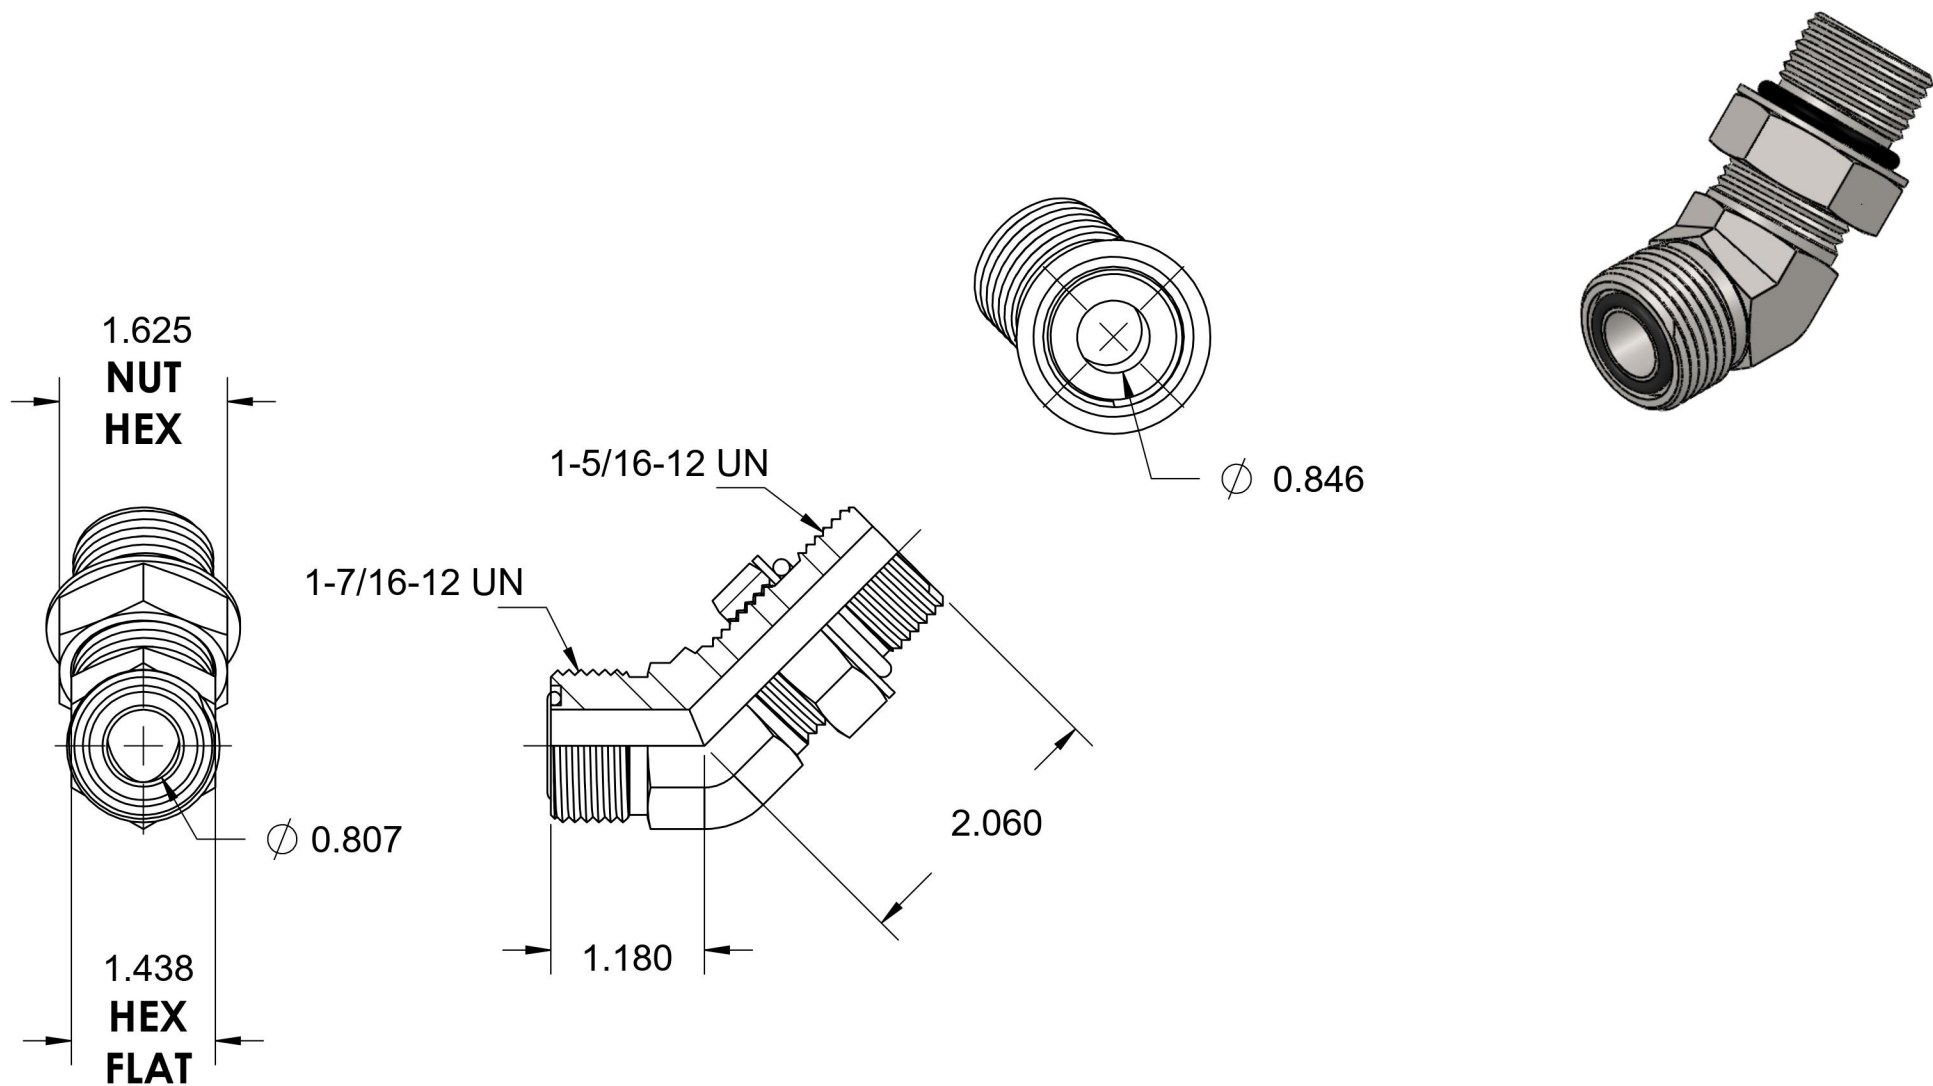

# FS6802-16-16-NWO-SS

Stainless Steel, SAE J1453 O-Ring Face Seal 45° Adjustable Port Elbow, 1" Male ORFS x 1-5/16-12 Male Adjustable ORB

6701 Cochran Road  
Solon, Ohio 44139  
Phone: (440) 248-1880  
Toll Free: 1-888-331-1523

<b>Temperature Rating</b>	<b>Material</b>	<b>Industry Standards</b>	<b>Series</b>
-40°F to 250°F	316/316L Stainless Steel	SAE J1453, SAE J1926-2 SAE J515	FS6802-NWO-SS
<b>Pressure Rating</b>	<b>Finish</b>		<b>Series Description</b>
5500 psi	Passivated		SAE J1453 O-Ring Face Seal 45° Adjustable Port Elbow