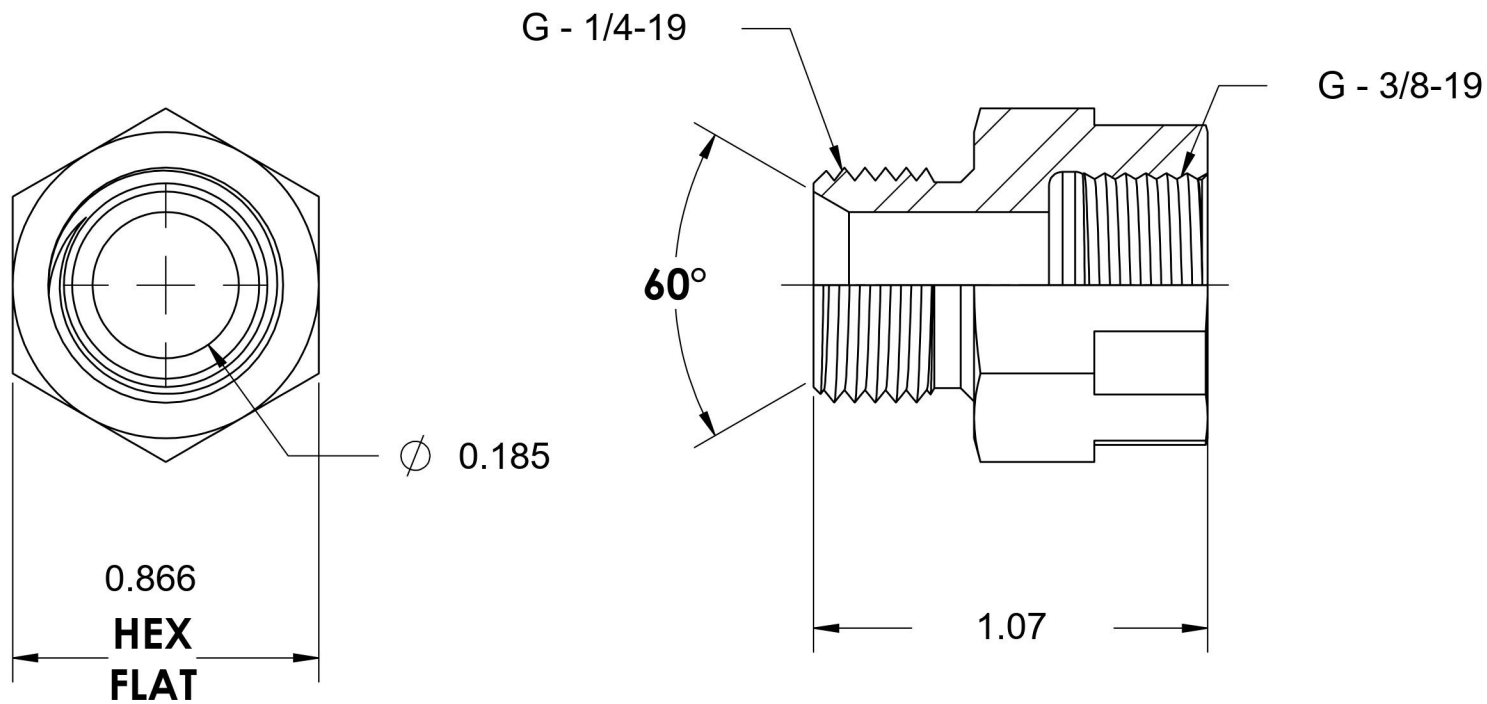

# 7017-04-06

Steel, ISO 1179 Female BSPG Gauge Port Connector, 1/4-19 Male BSPG 60° Line/Port x 3/8-19 Female BSPG Gauge Port

6701 Cochran Road  
Solon, Ohio 44139  
Phone: (440) 248-1880  
Toll Free: 1-888-331-1523

<b>Temperature Rating</b> -65°F to 500°F	<b>Material</b> C1045 / 12L14 Steel	<b>Industry Standards</b> ISO 1179, ISO 8434-6 DIN 3852-2 ASTM B633	<b>Series</b> 7017
<b>Pressure Rating</b> 5100 psi	<b>Finish</b> Trivalent Zinc	<b>Series Description</b> ISO 1179 Female BSPG Gauge Port Connector	